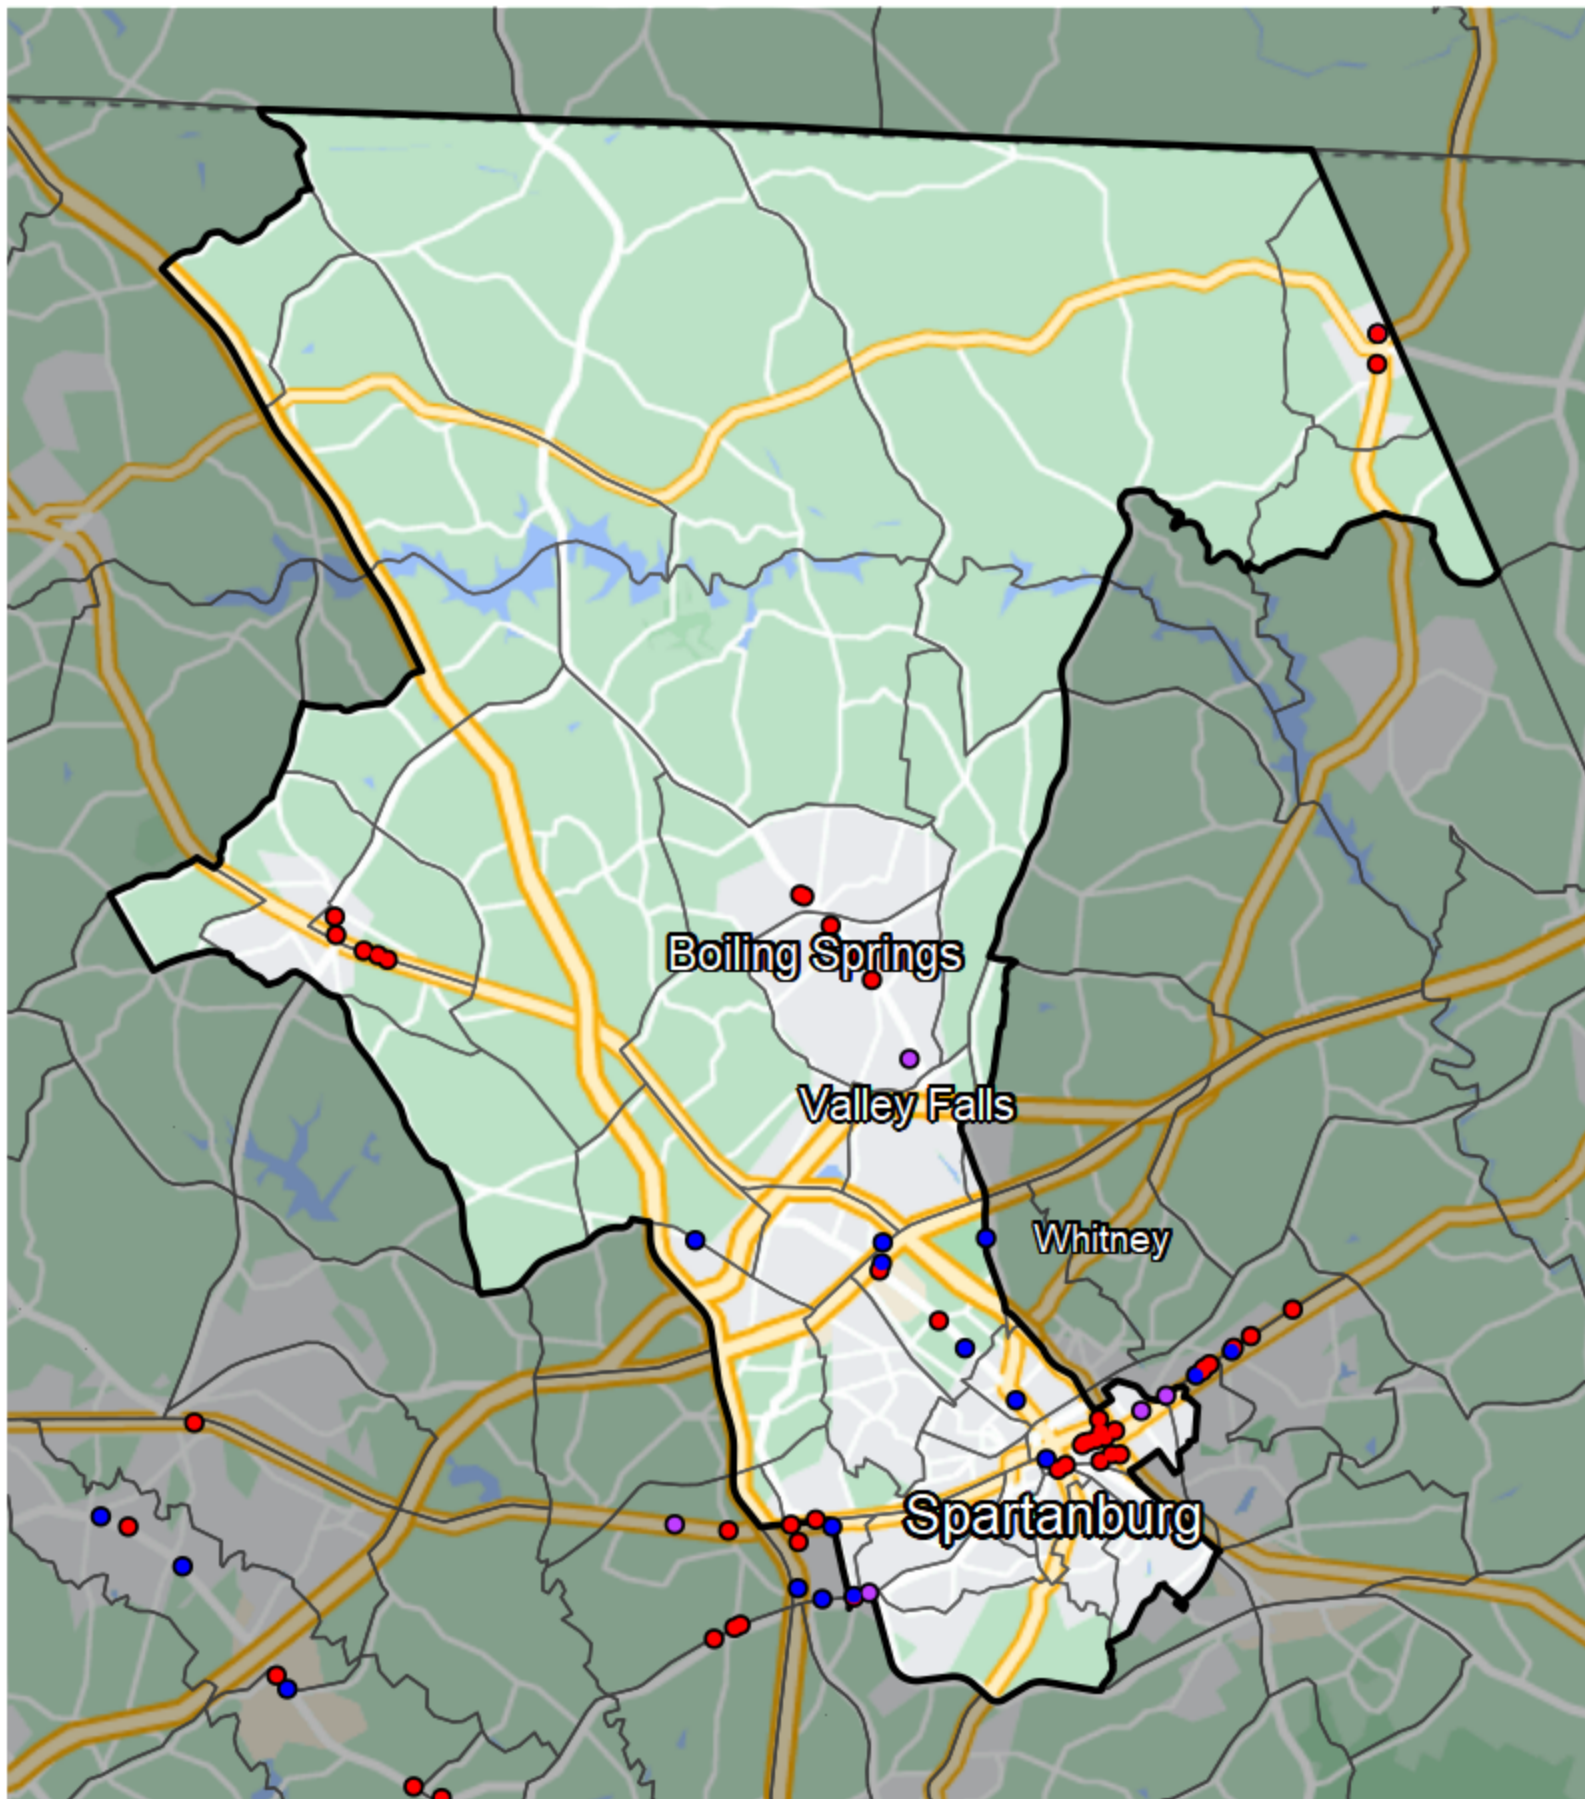

South Carolina - State Senate District 11

Banking Desert

■ No Branches within 10 Miles of Population Center

Financial Institutions

- Bank: 5
- Bank, Out-of-State: 28
- Credit Union: 8
- Credit Union, Out-of-State: 0