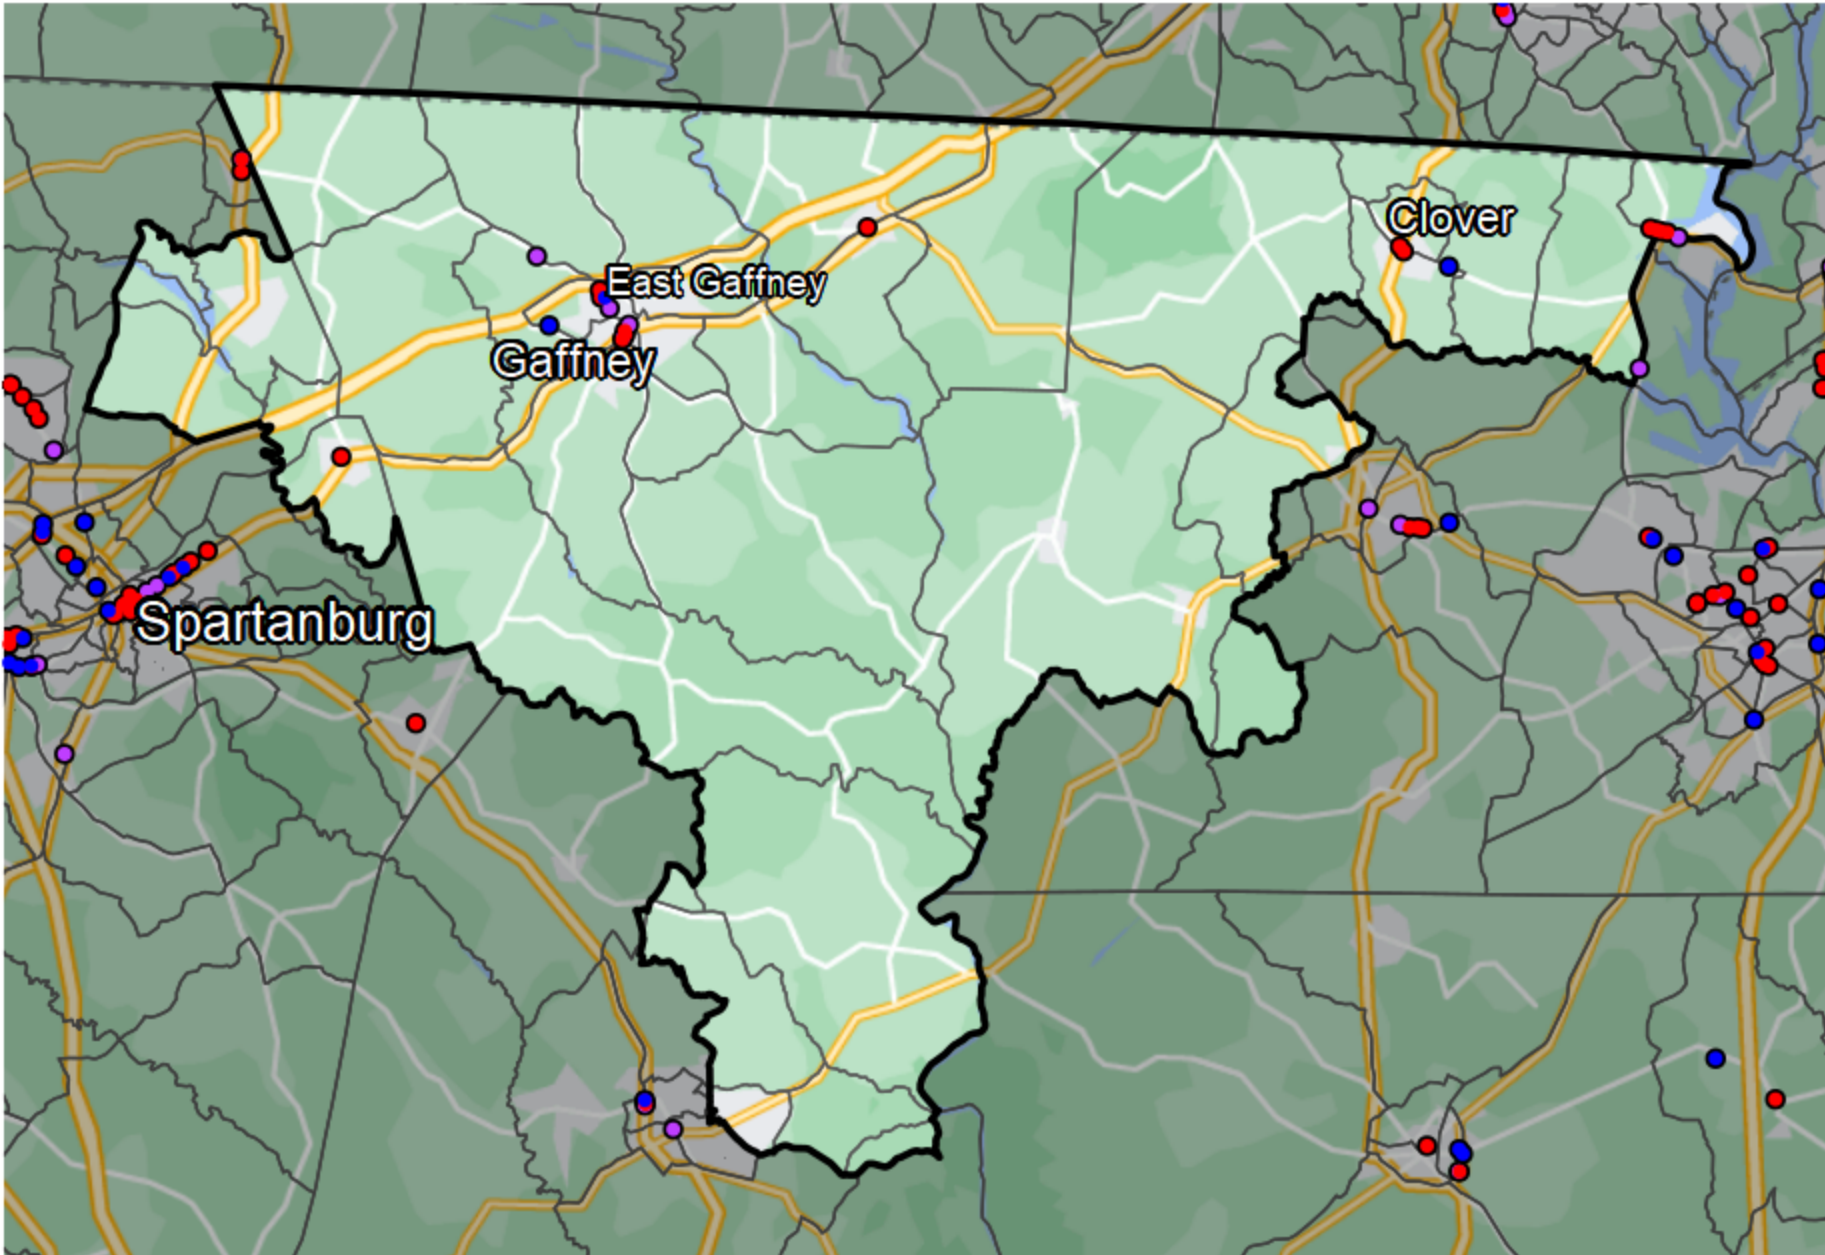

South Carolina - State Senate District 14

Banking Desert
No Branches within 10 Miles of Population Center

Financial Institutions

- Bank: 5
- Bank, Out-of-State: 13
- Credit Union: 3
- Credit Union, Out-of-State: 0

Sources: NCUA, FDIC, UW-Madison Population Lab, CDFI, US Census, Google Maps, CUNA