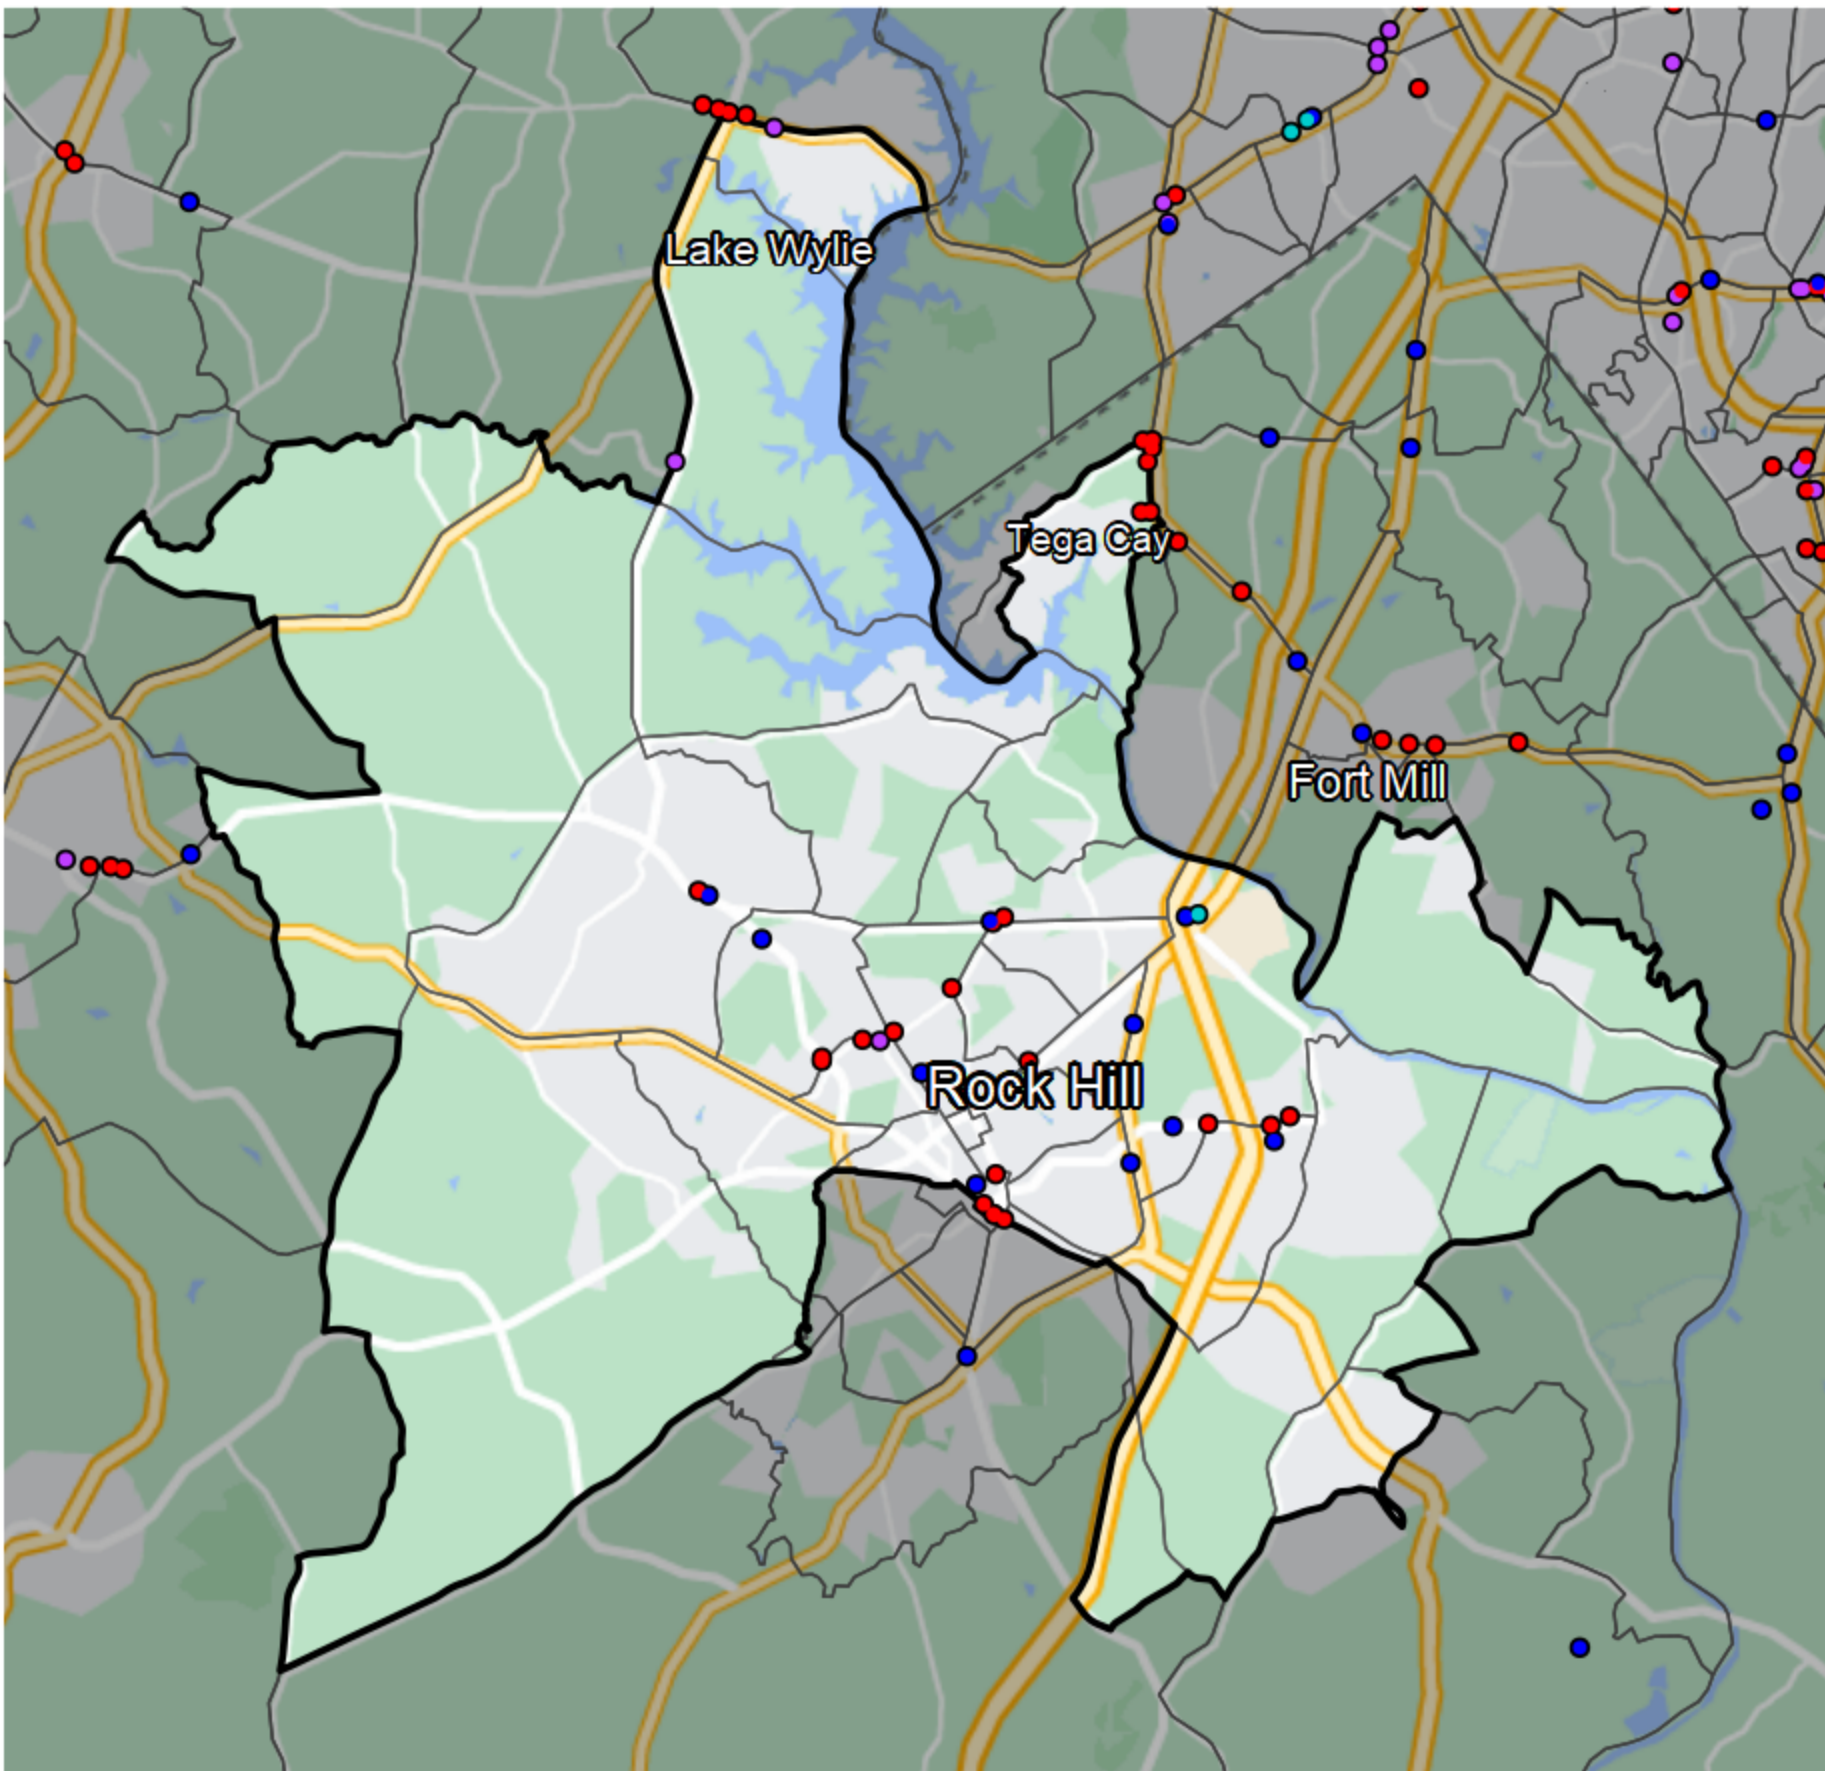

# South Carolina - State Senate District 15

## Banking Desert

- No Branches within 10 Miles of Population Center