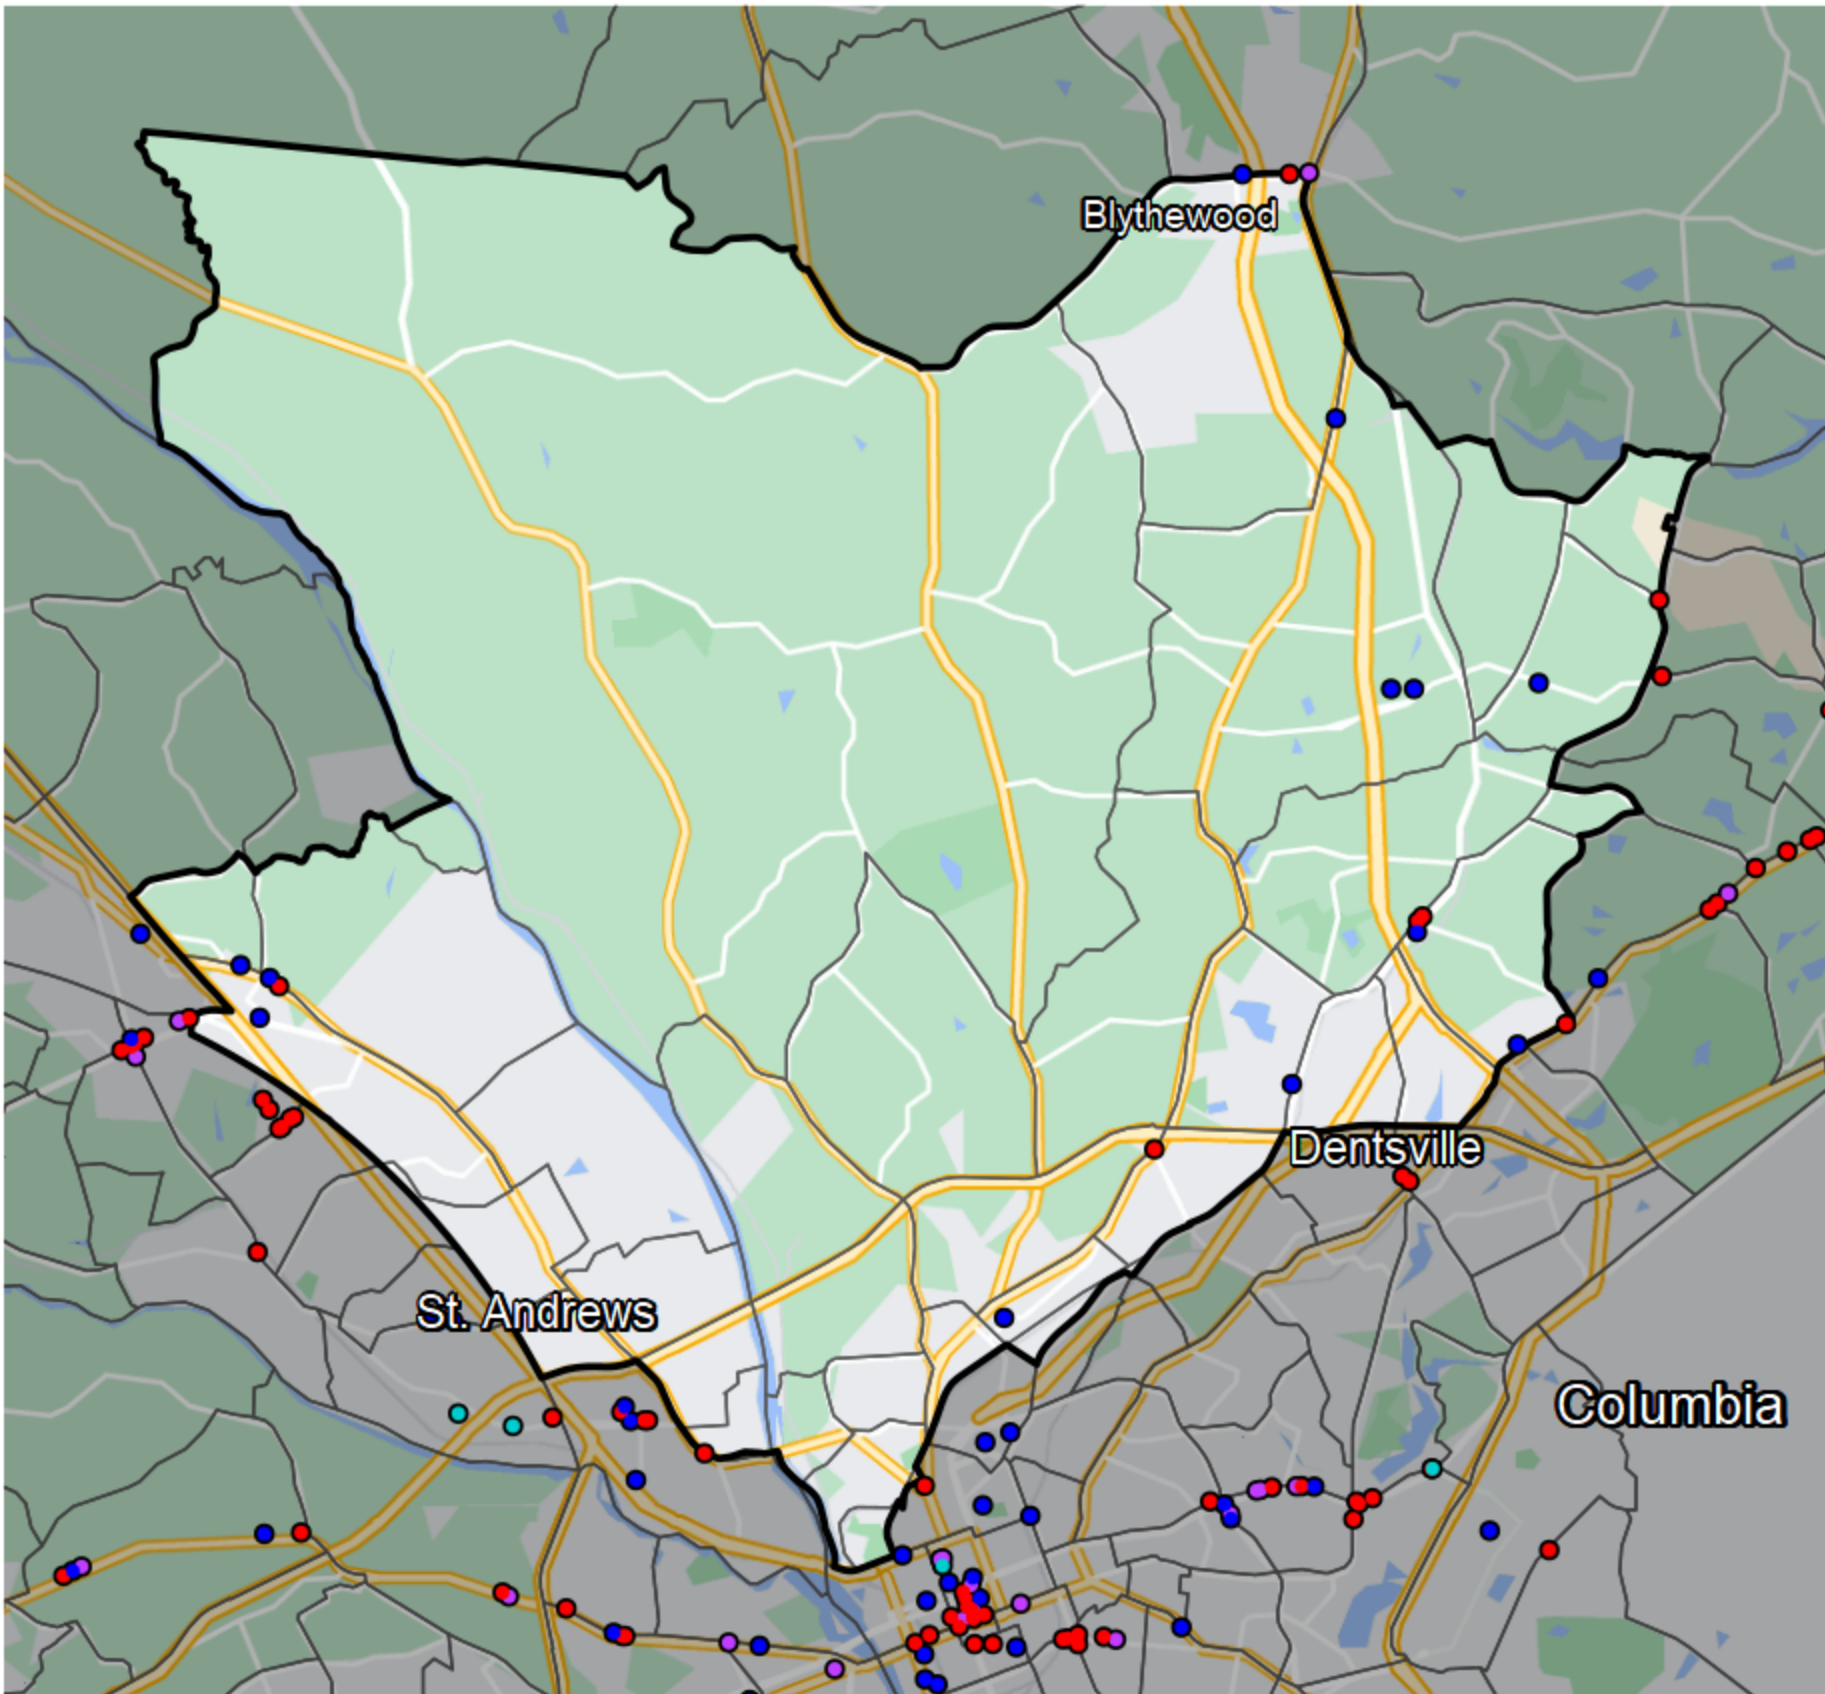

South Carolina - State Senate District 19

- Banking Desert**
- No Branches within 10 Miles of Population Center
- Financial Institutions**
- Bank: 1
 - Bank, Out-of-State: 6
 - Credit Union: 11
 - Credit Union, Out-of-State: 0

Sources: NCUA, FDIC, UW-Madison Population Lab, CDFI, US Census, Google Maps, CUNA