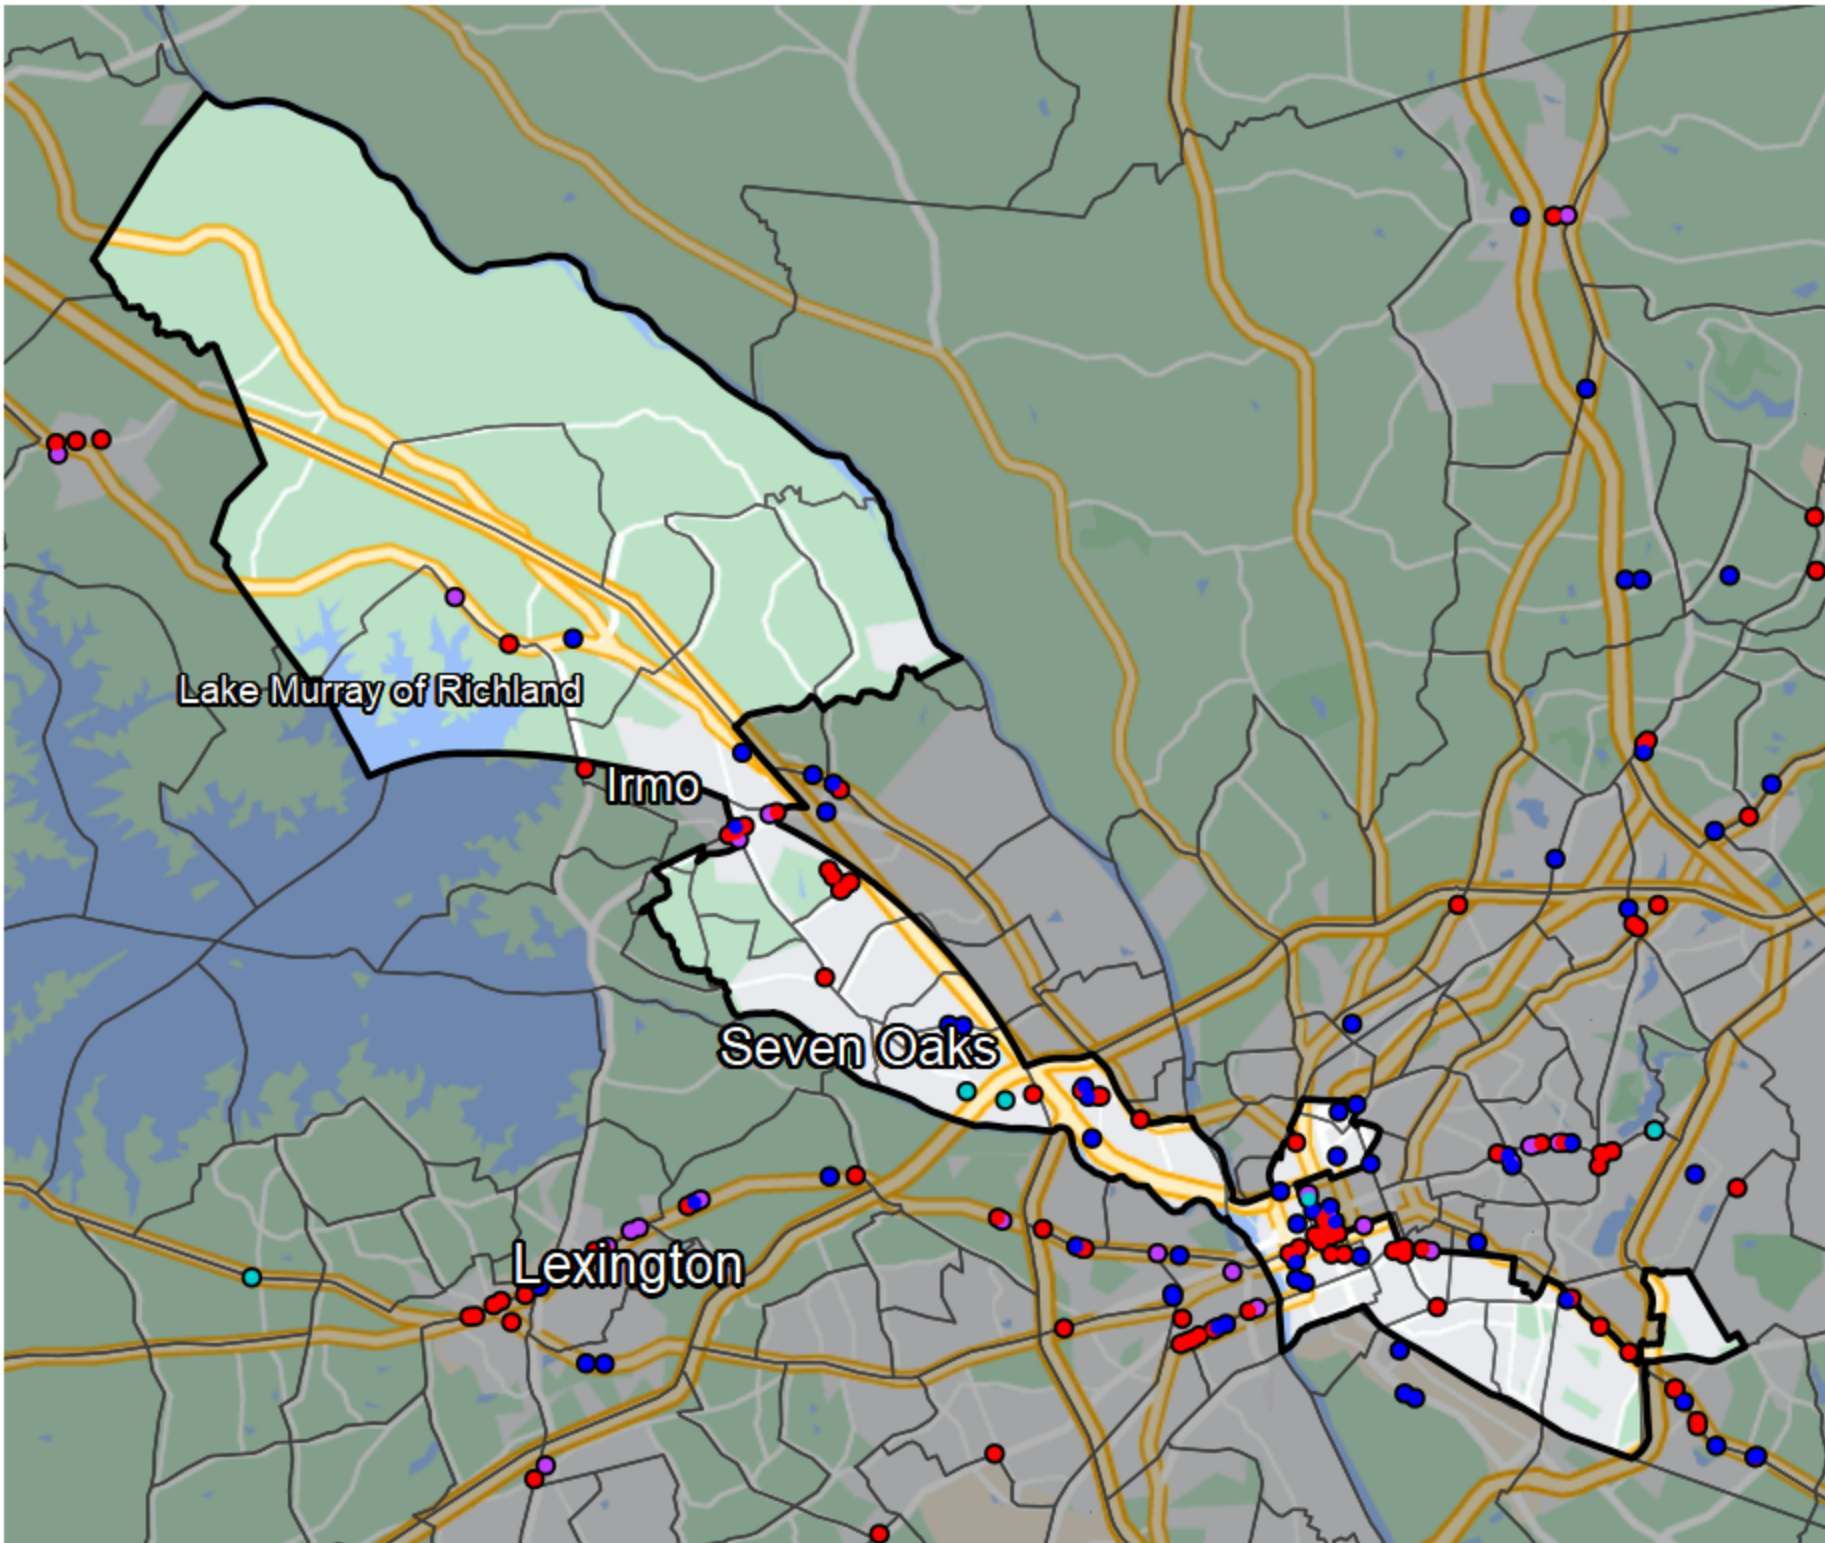

South Carolina - State Senate District 20

Banking Desert
No Branches within 10 Miles of Population Center

Financial Institutions

- Bank: 6
- Bank, Out-of-State: 34
- Credit Union: 18
- Credit Union, Out-of-State: 2

Sources: NCUA, FDIC, UW-Madison Population Lab, CDFI, US Census, Google Maps, CUNA