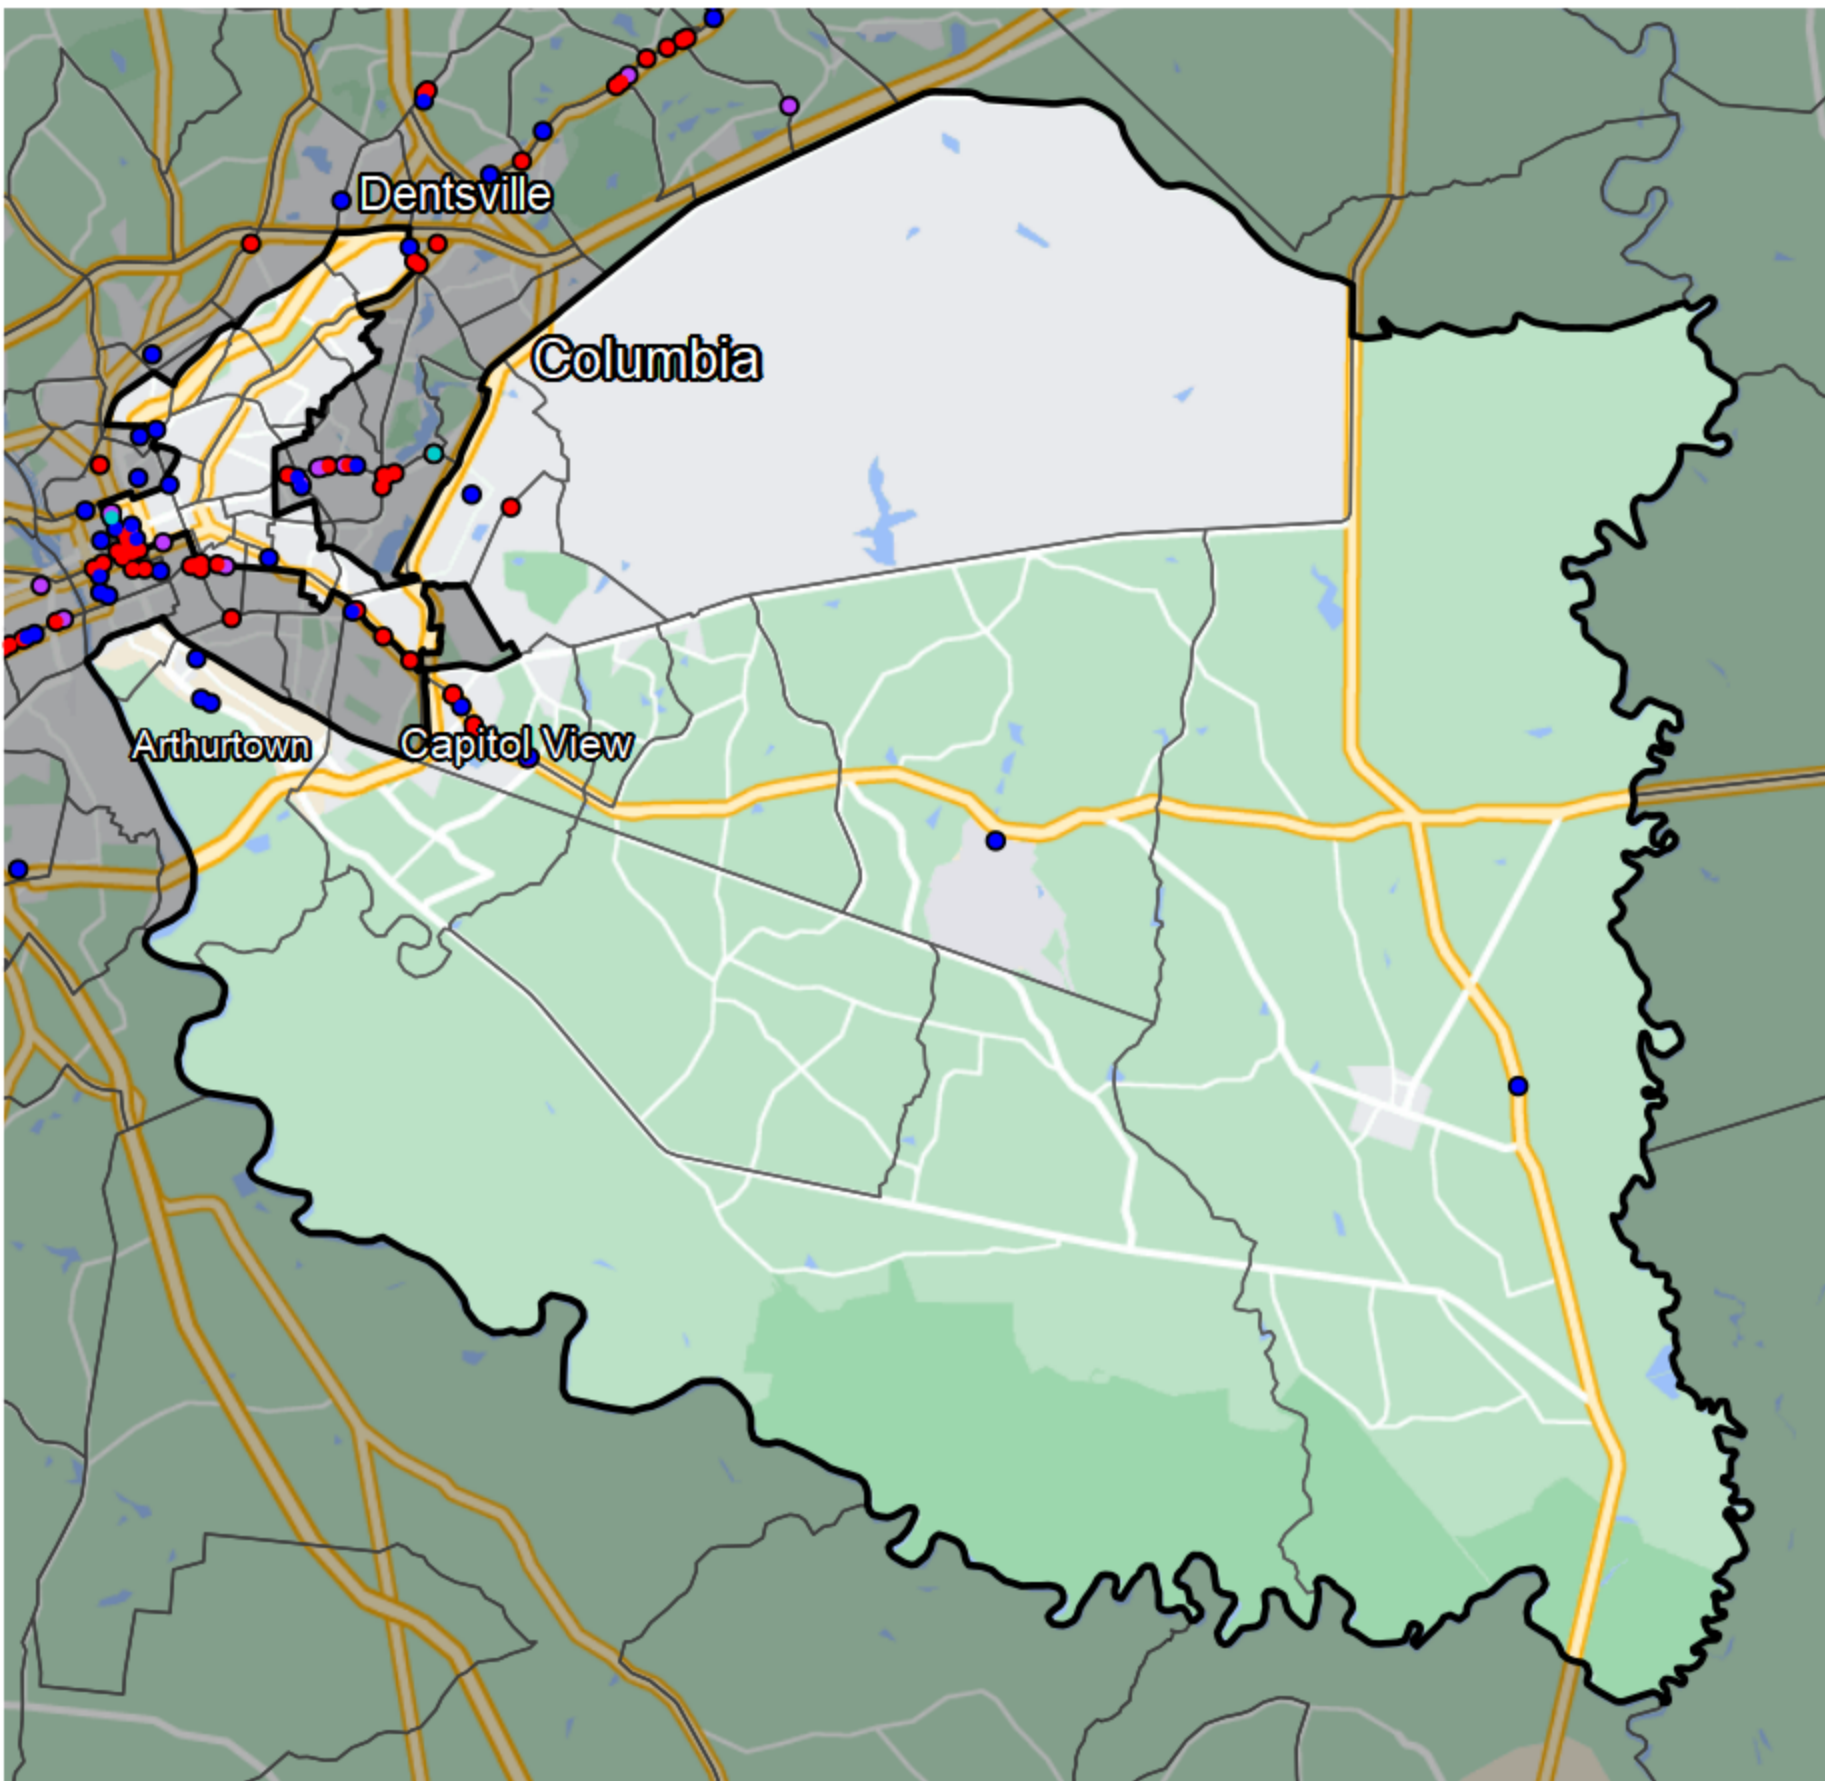

South Carolina - State Senate District 21

Banking Desert

No Branches within 10 Miles of Population Center

Financial Institutions

- Bank: 4
- Bank, Out-of-State: 13
- Credit Union: 16
- Credit Union, Out-of-State: 1