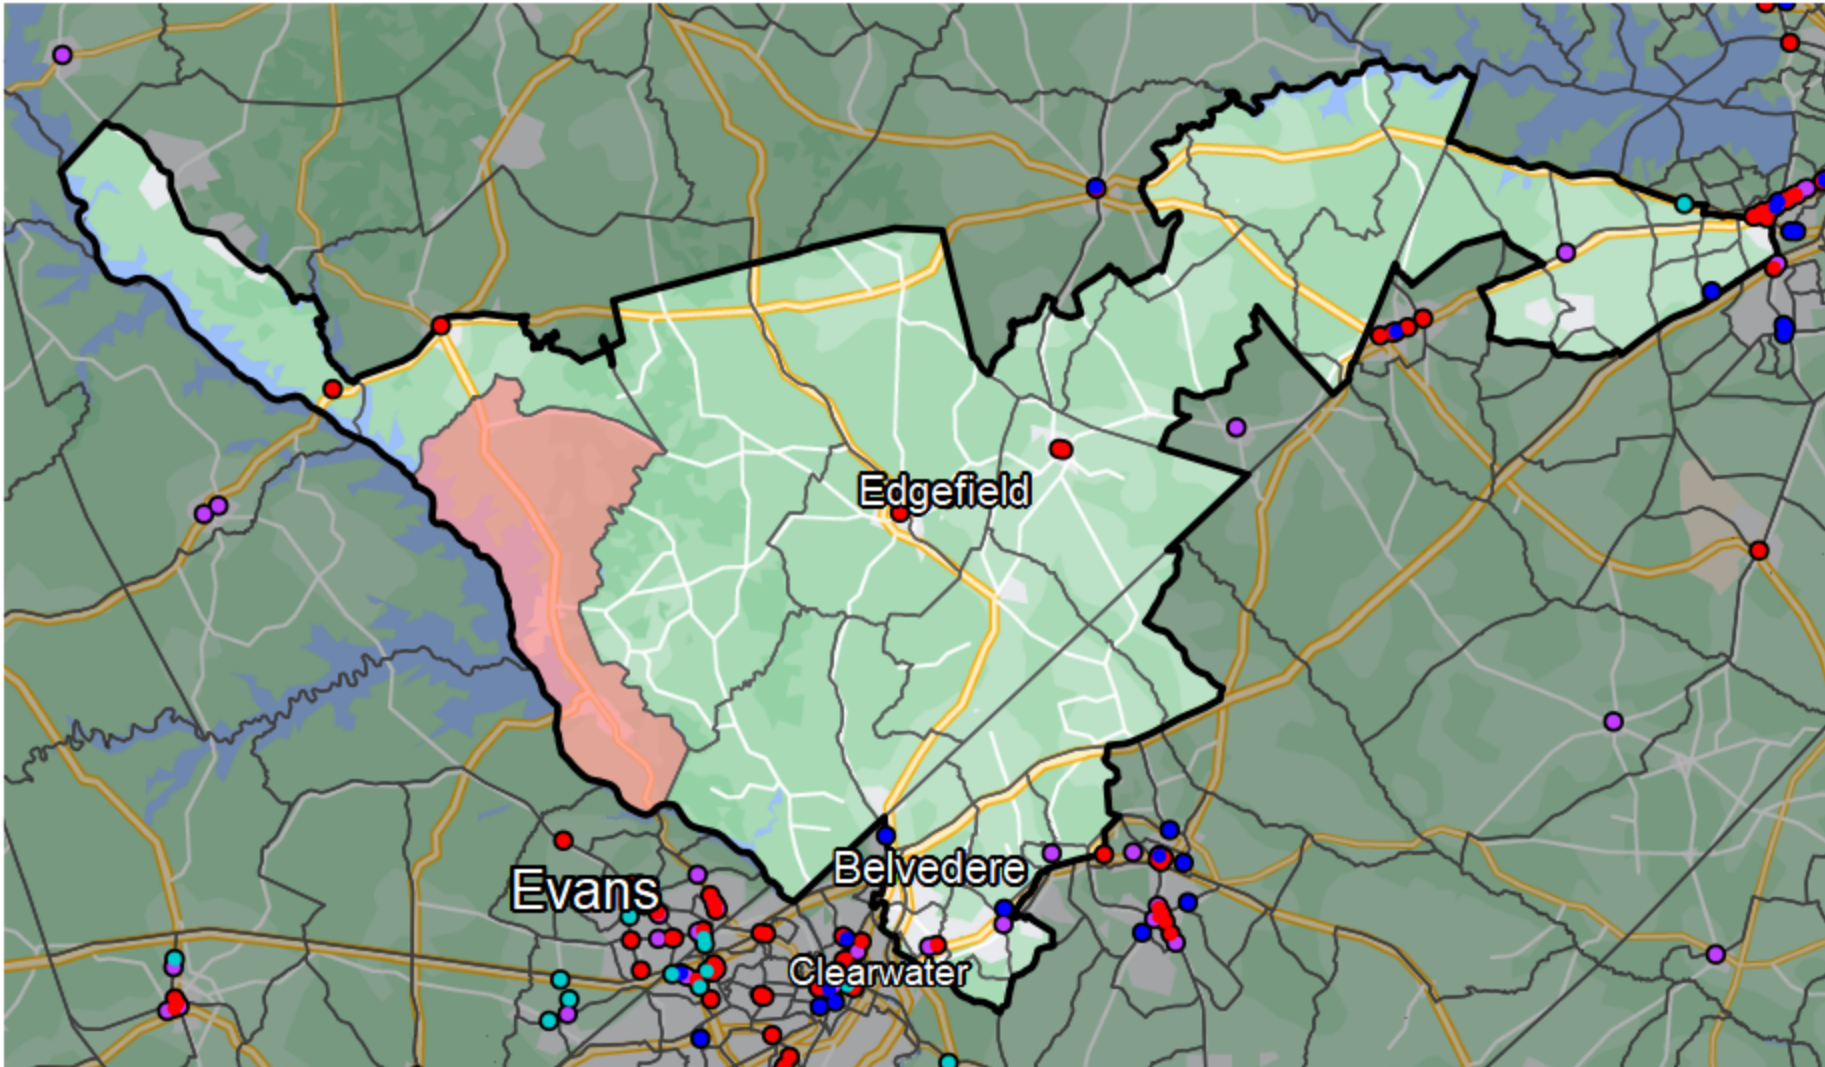

## South Carolina - State Senate District 25

### Banking Desert

No Branches within 10 Miles of Population Center