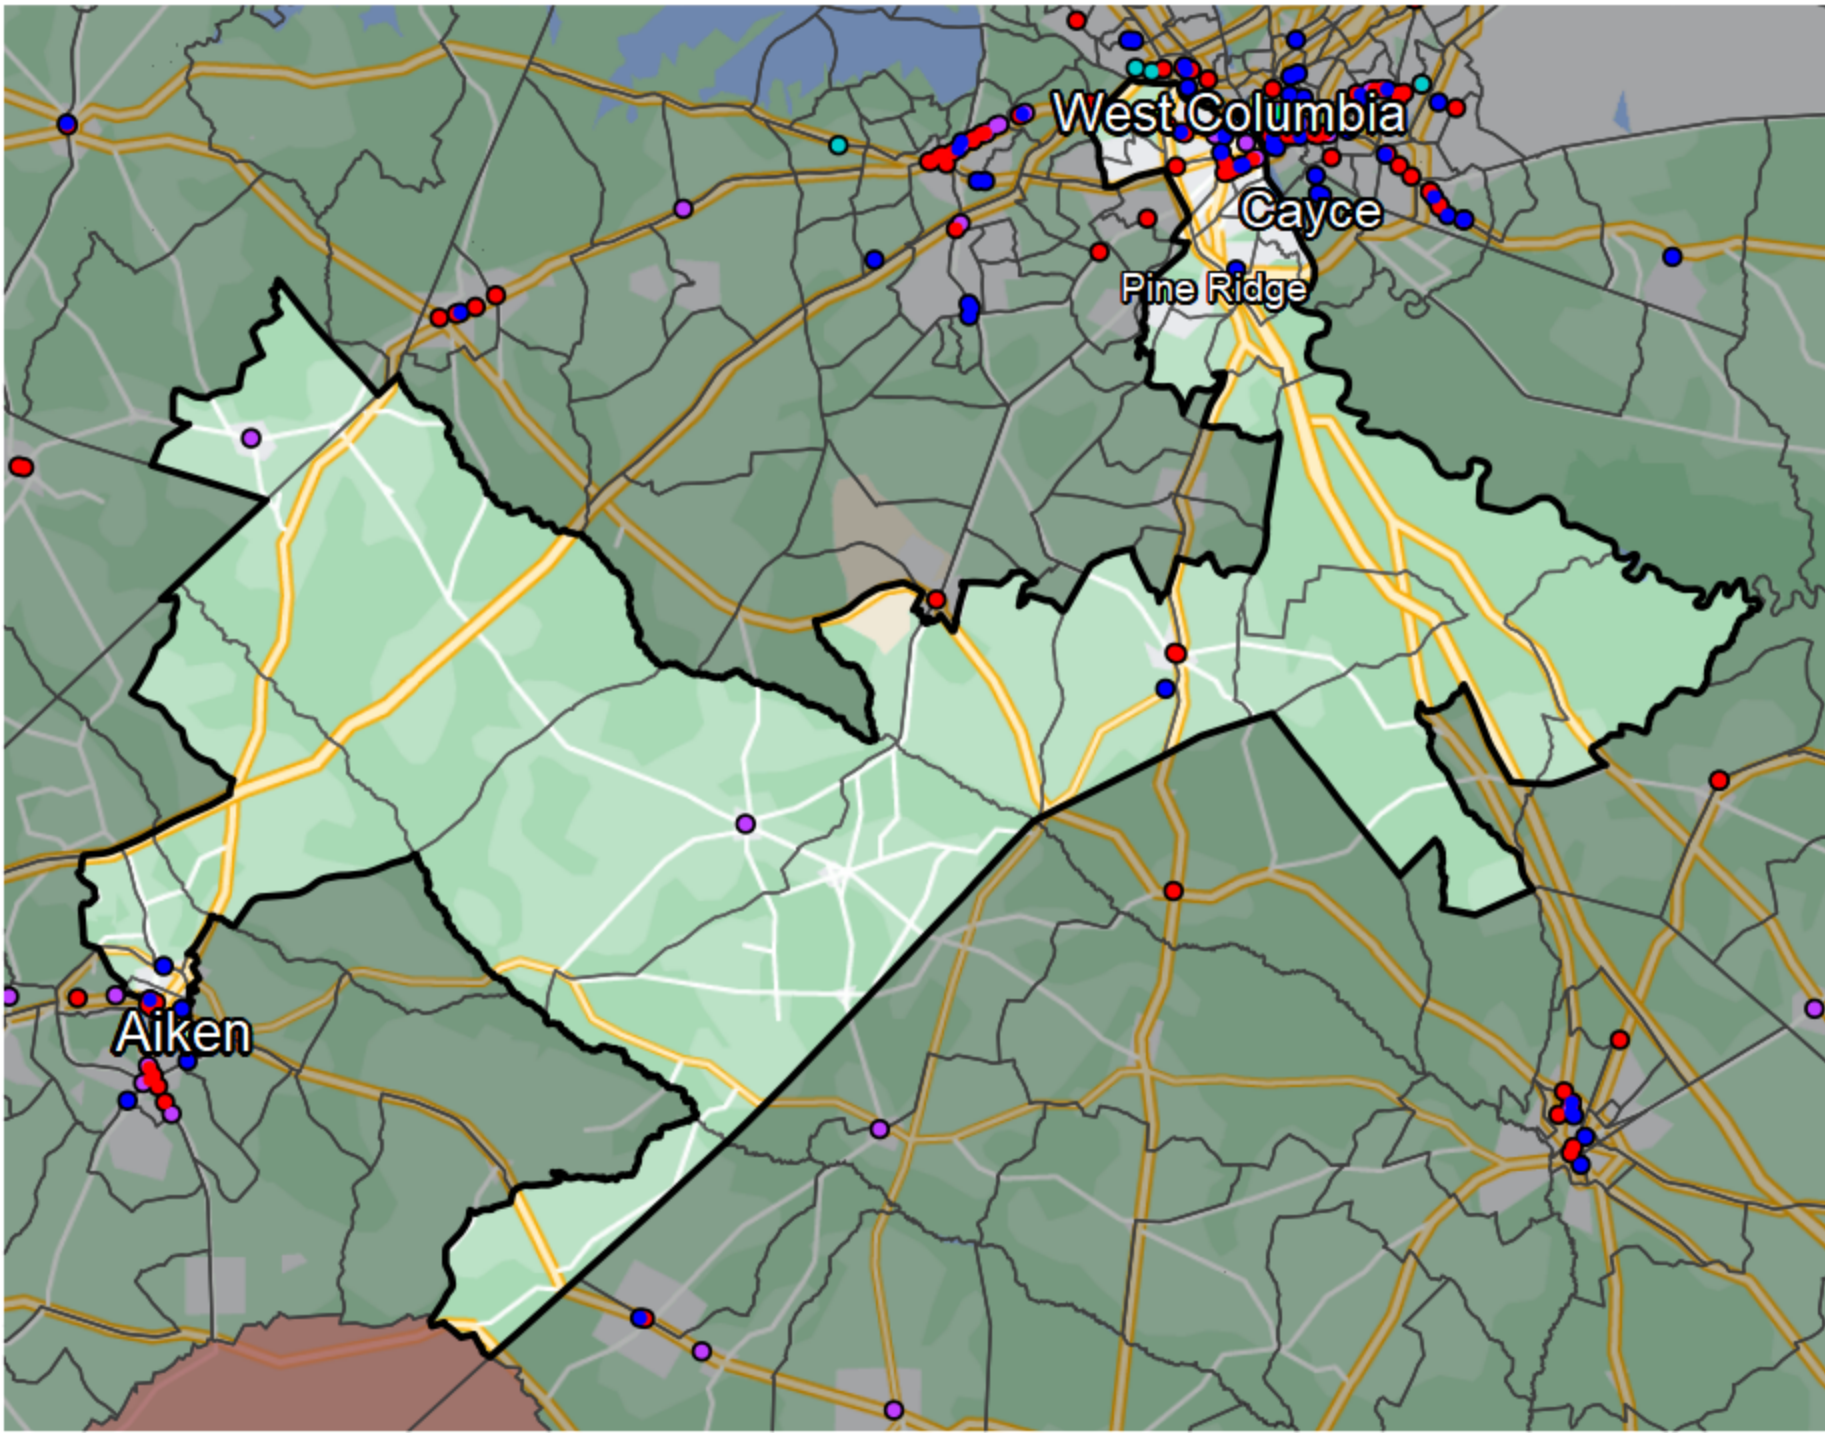

South Carolina - State Senate District 26

Banking Desert

No Branches within 10 Miles of Population Center

Financial Institutions

- Bank: 8
- Bank, Out-of-State: 16
- Credit Union: 11
- Credit Union, Out-of-State: 0