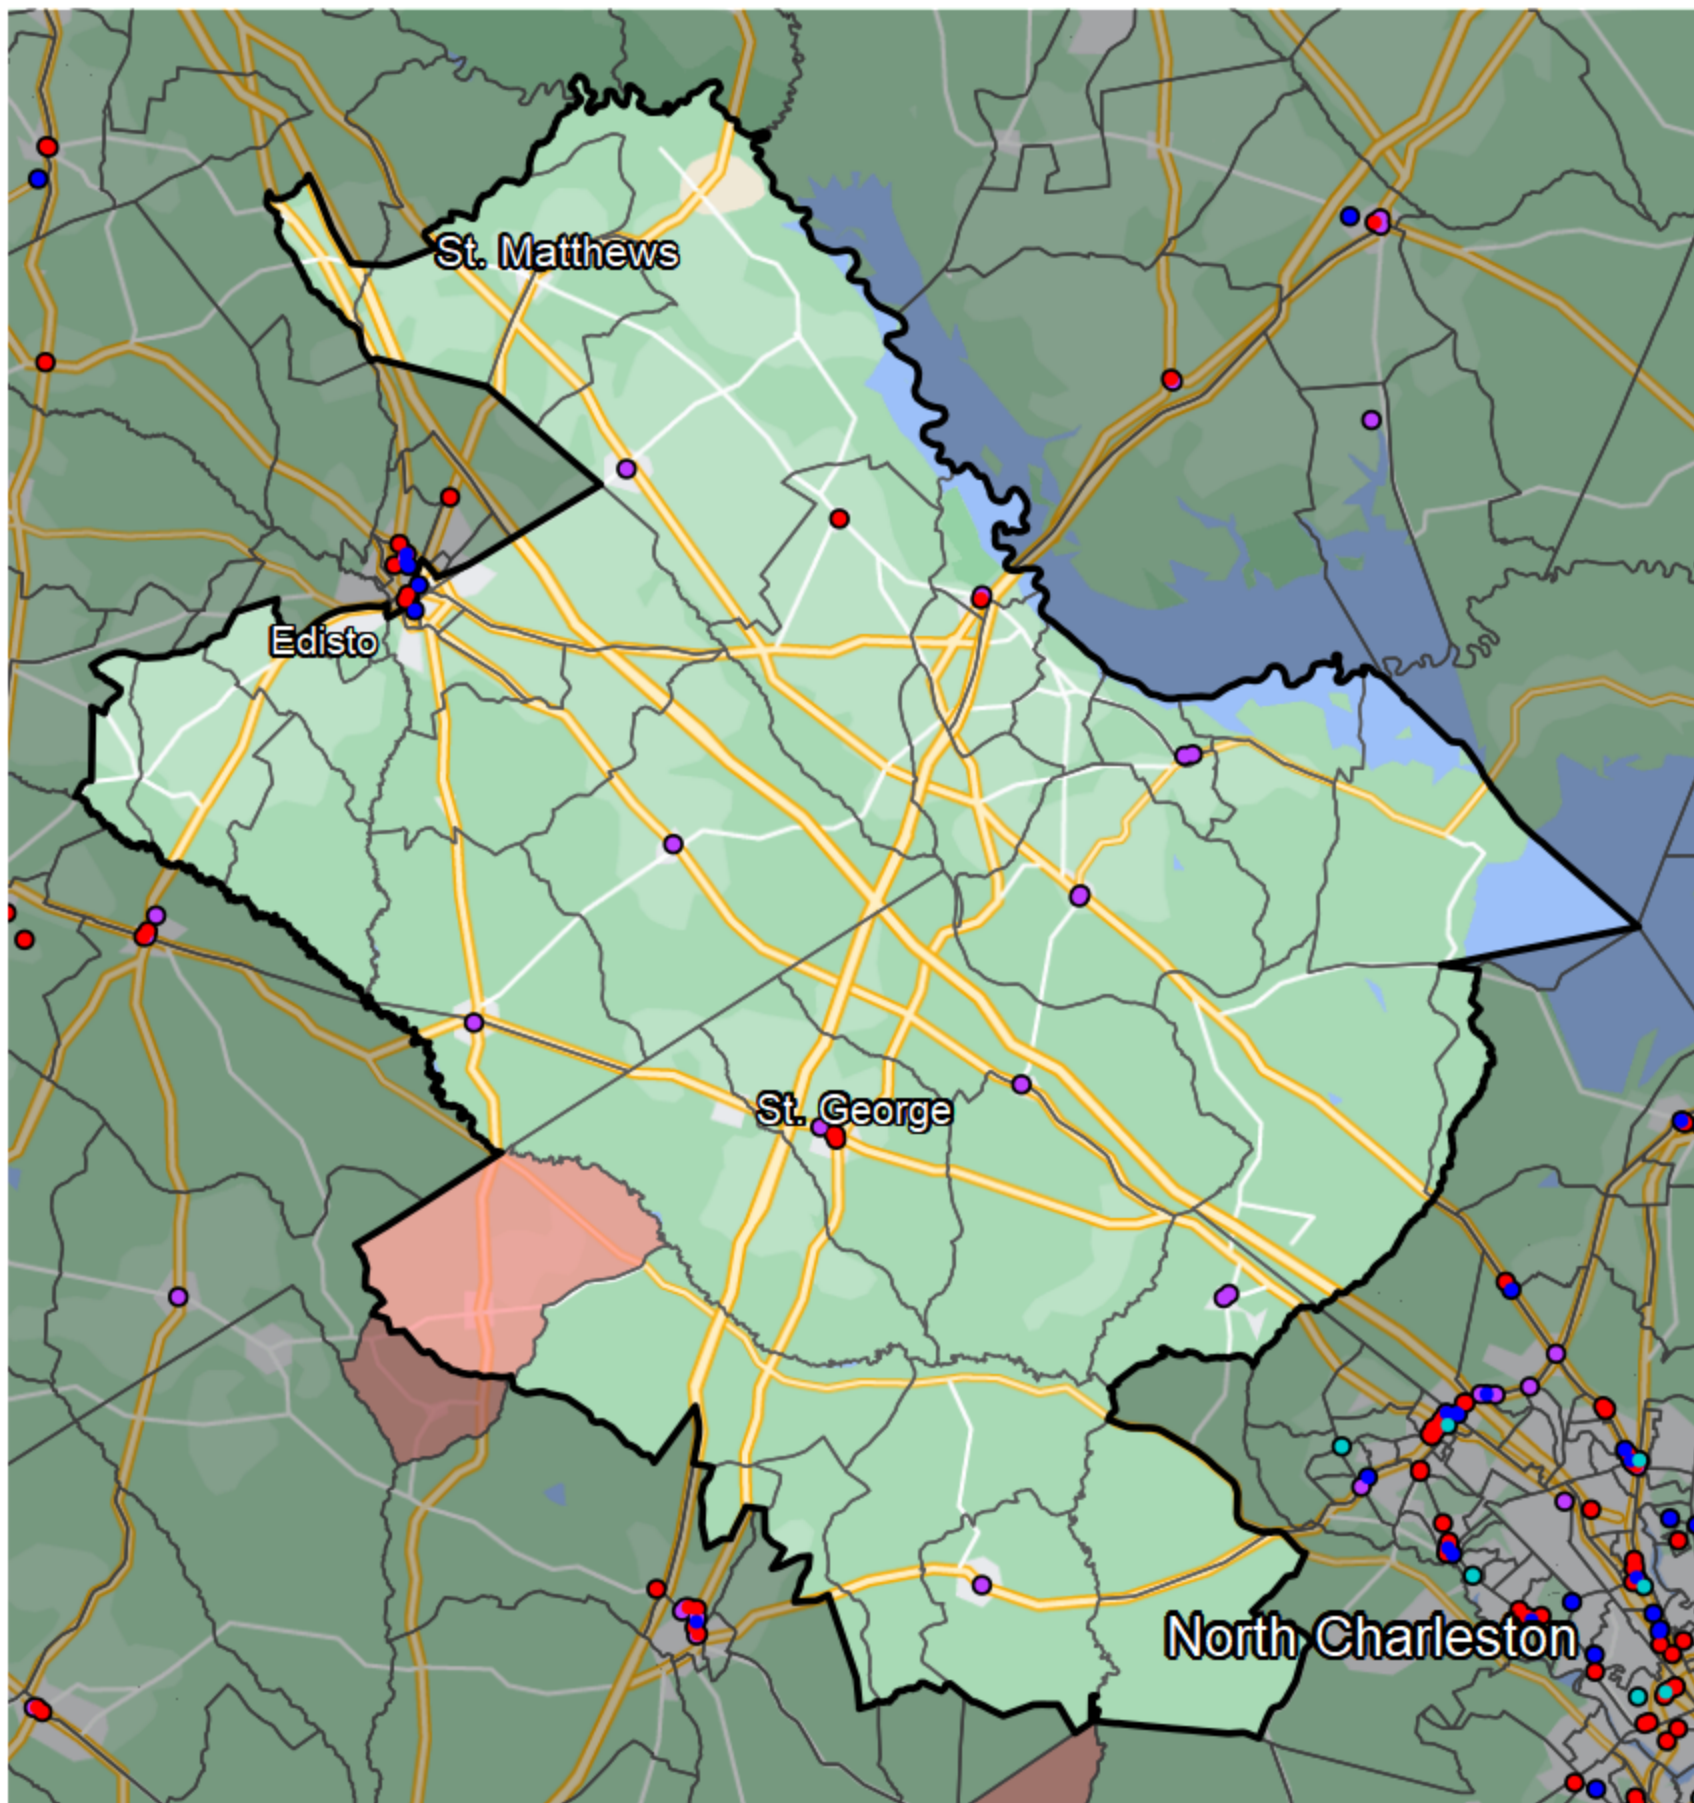

South Carolina - State Senate District 39

Banking Desert

No Branches within 10 Miles of Population Center

Financial Institutions

- Bank: 13
- Bank, Out-of-State: 7
- Credit Union: 2
- Credit Union, Out-of-State: 0