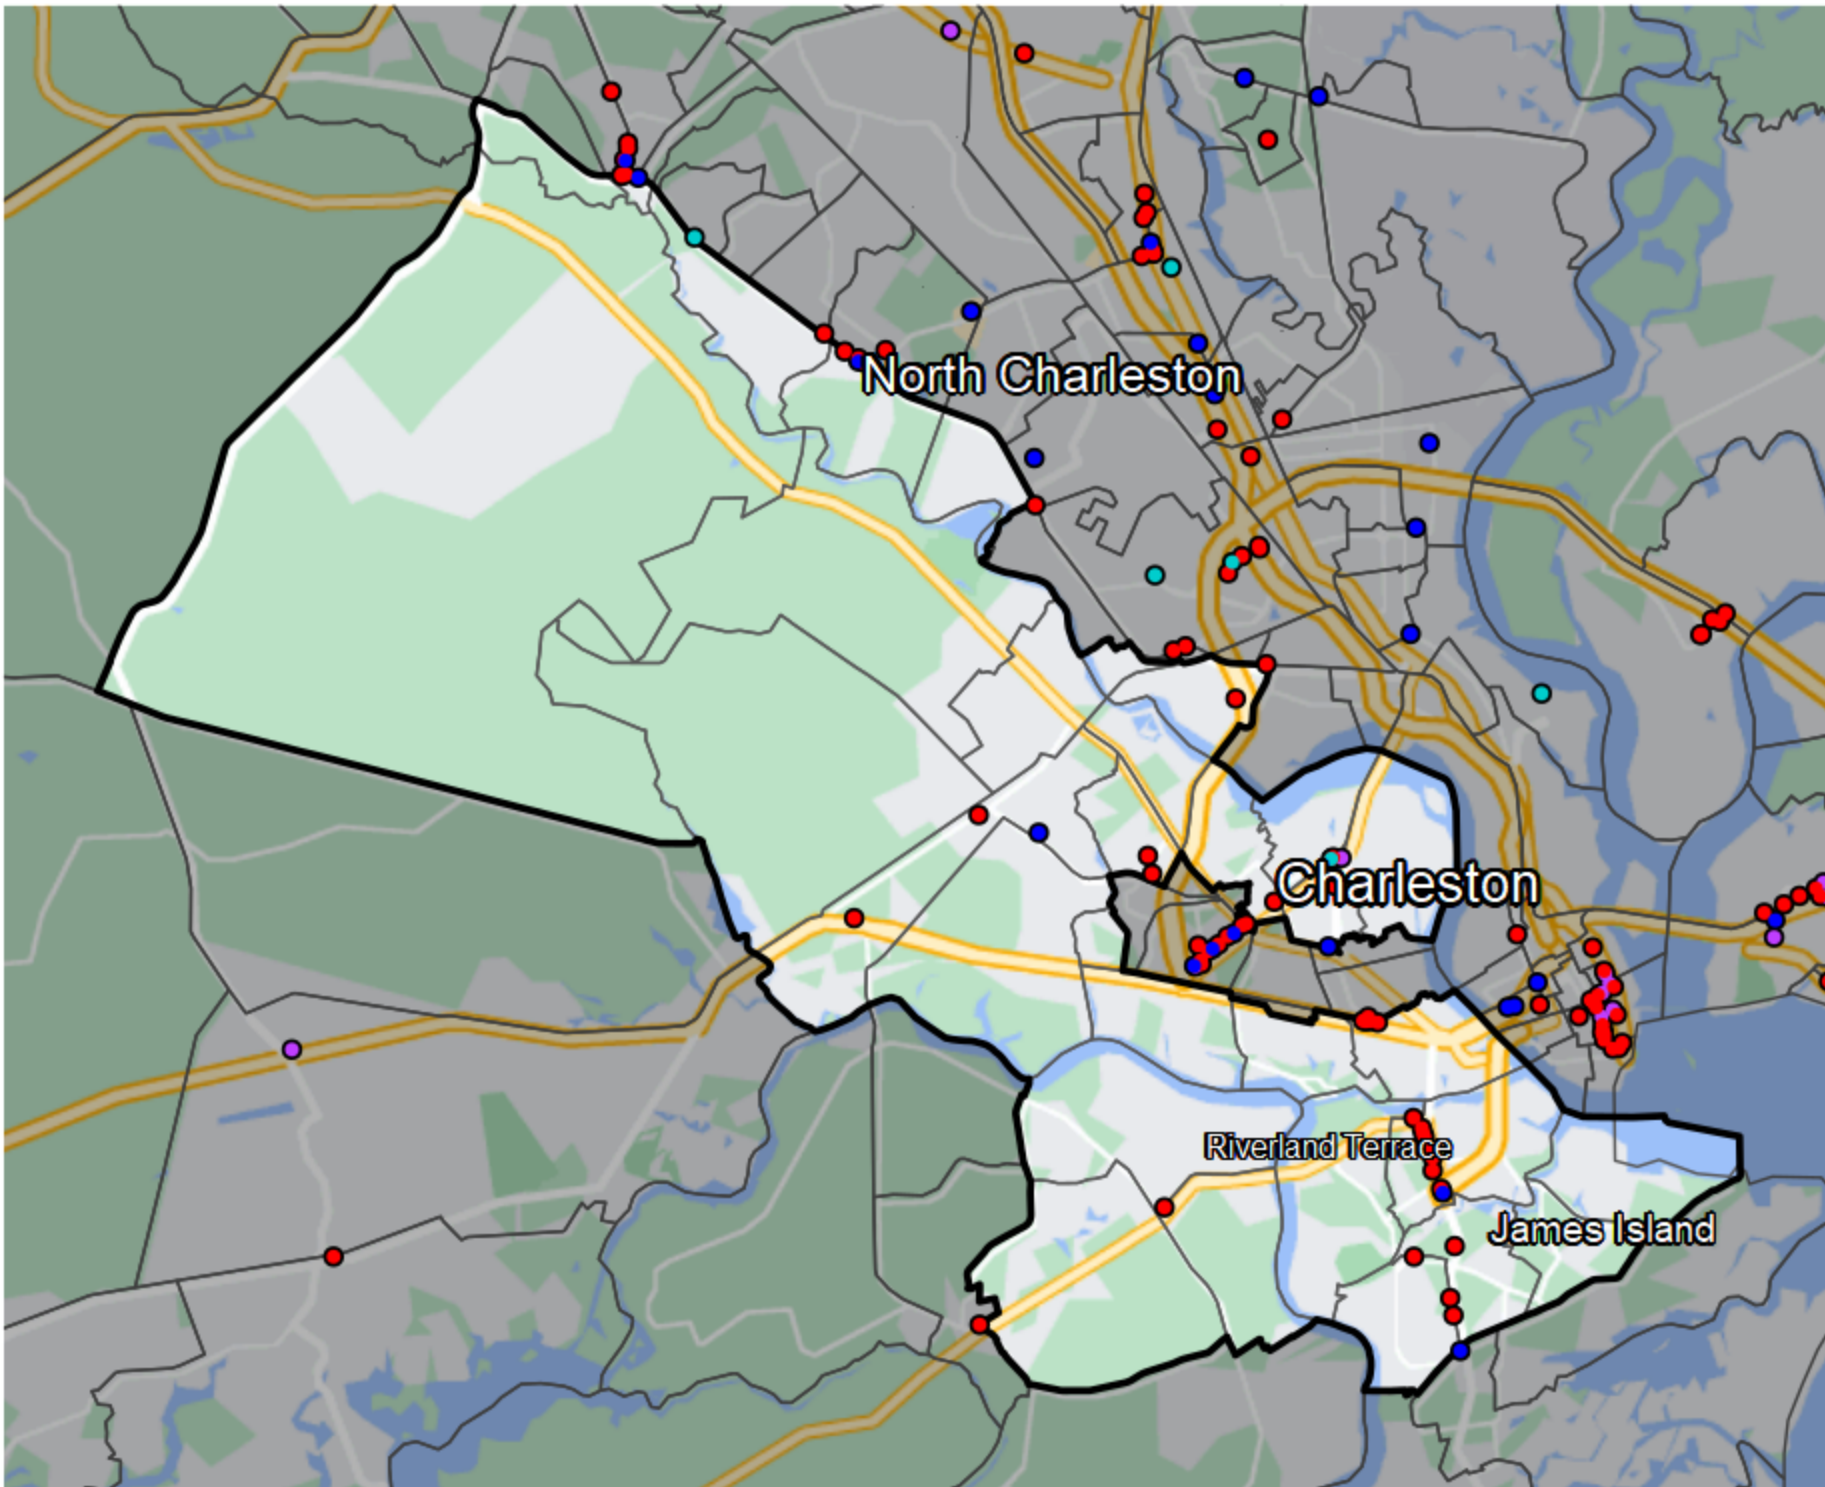

# South Carolina - State Senate District 41

Banking Desert  
No Branches within 10 Miles of Population Center

Financial Institutions  
Bank: 1  
Bank, Out-of-State: 29  
Credit Union: 5  
Credit Union, Out-of-State: 1

Sources: NCUA, FDIC, UW-Madison Population Lab, CDFI, US Census, Google Maps, CUNA