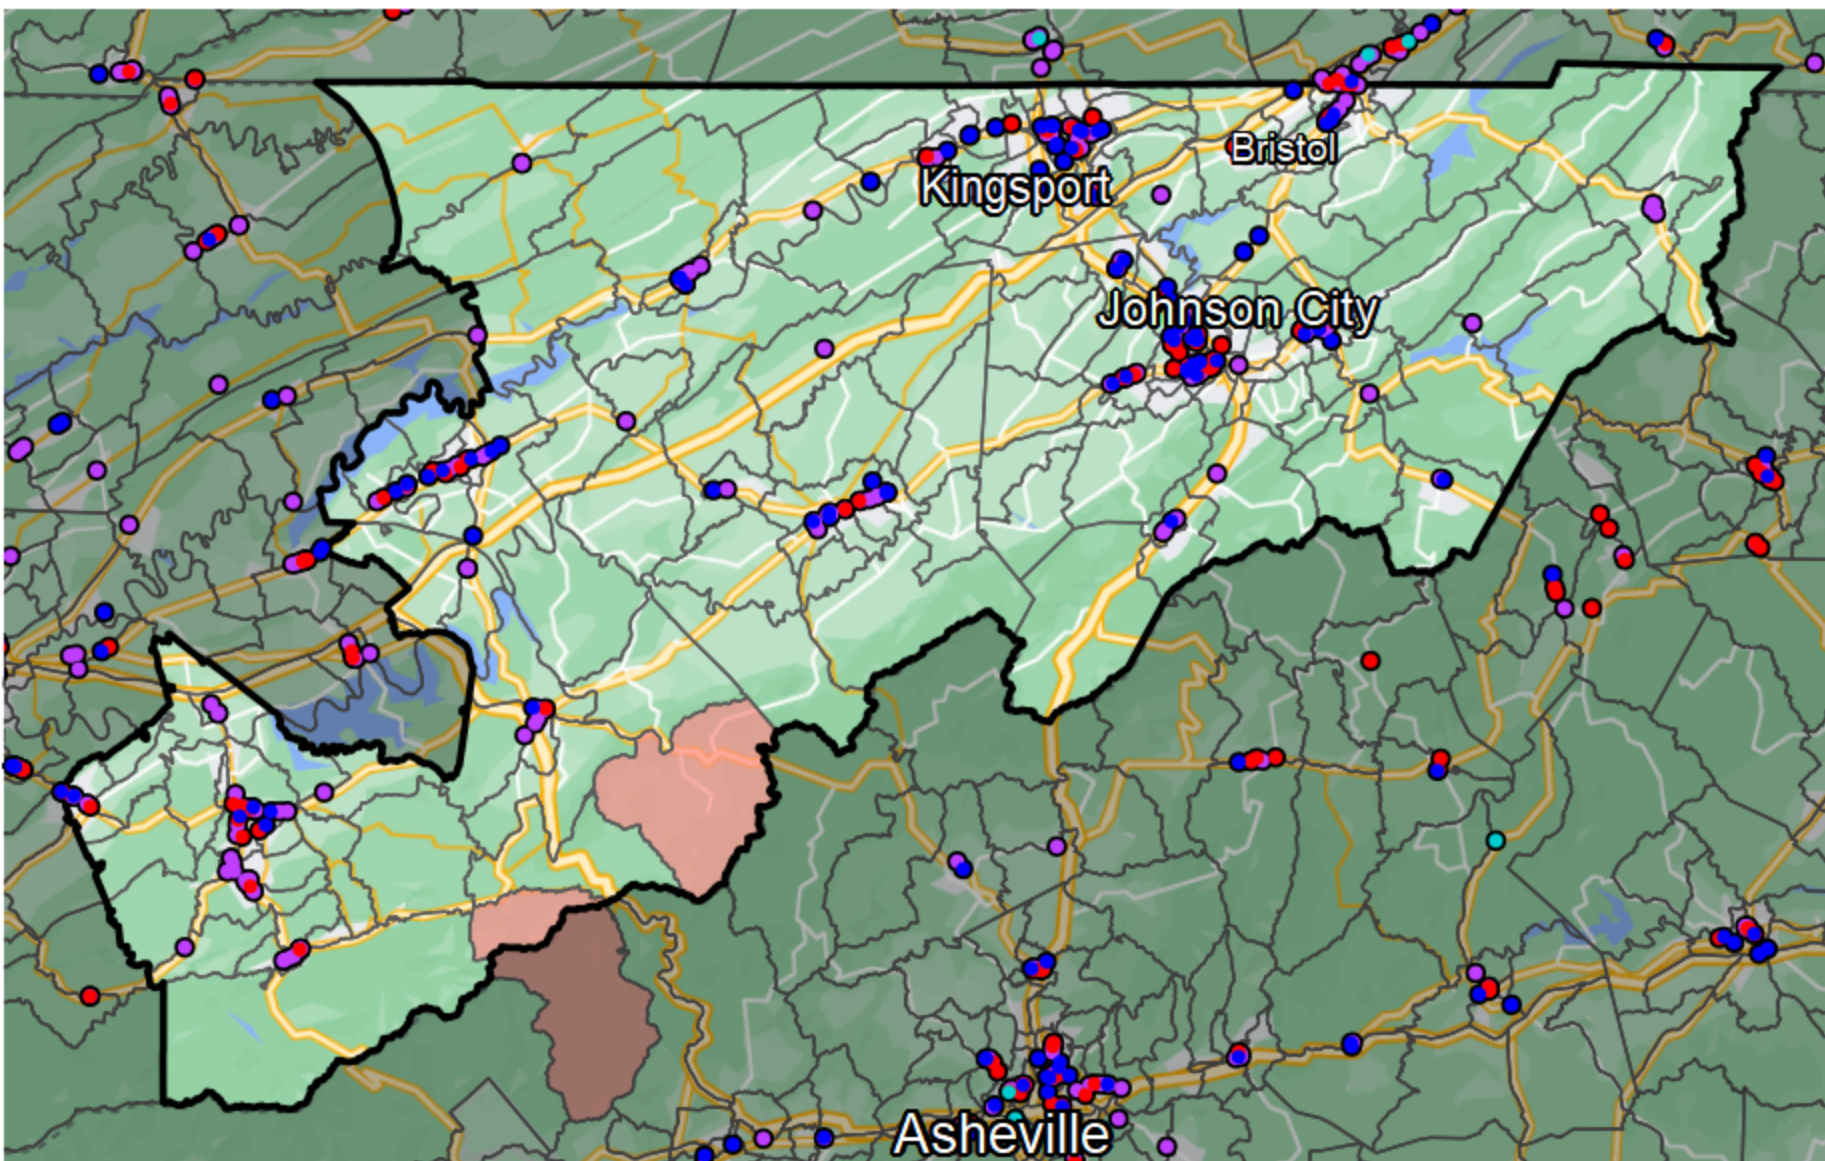

Tennessee - Congressional District 1

Banking Desert

No Branches within 10 Miles of Population Center

Financial Institutions

- Bank: 146
- Bank, Out-of-State: 65
- Credit Union: 77
- Credit Union, Out-of-State: 0