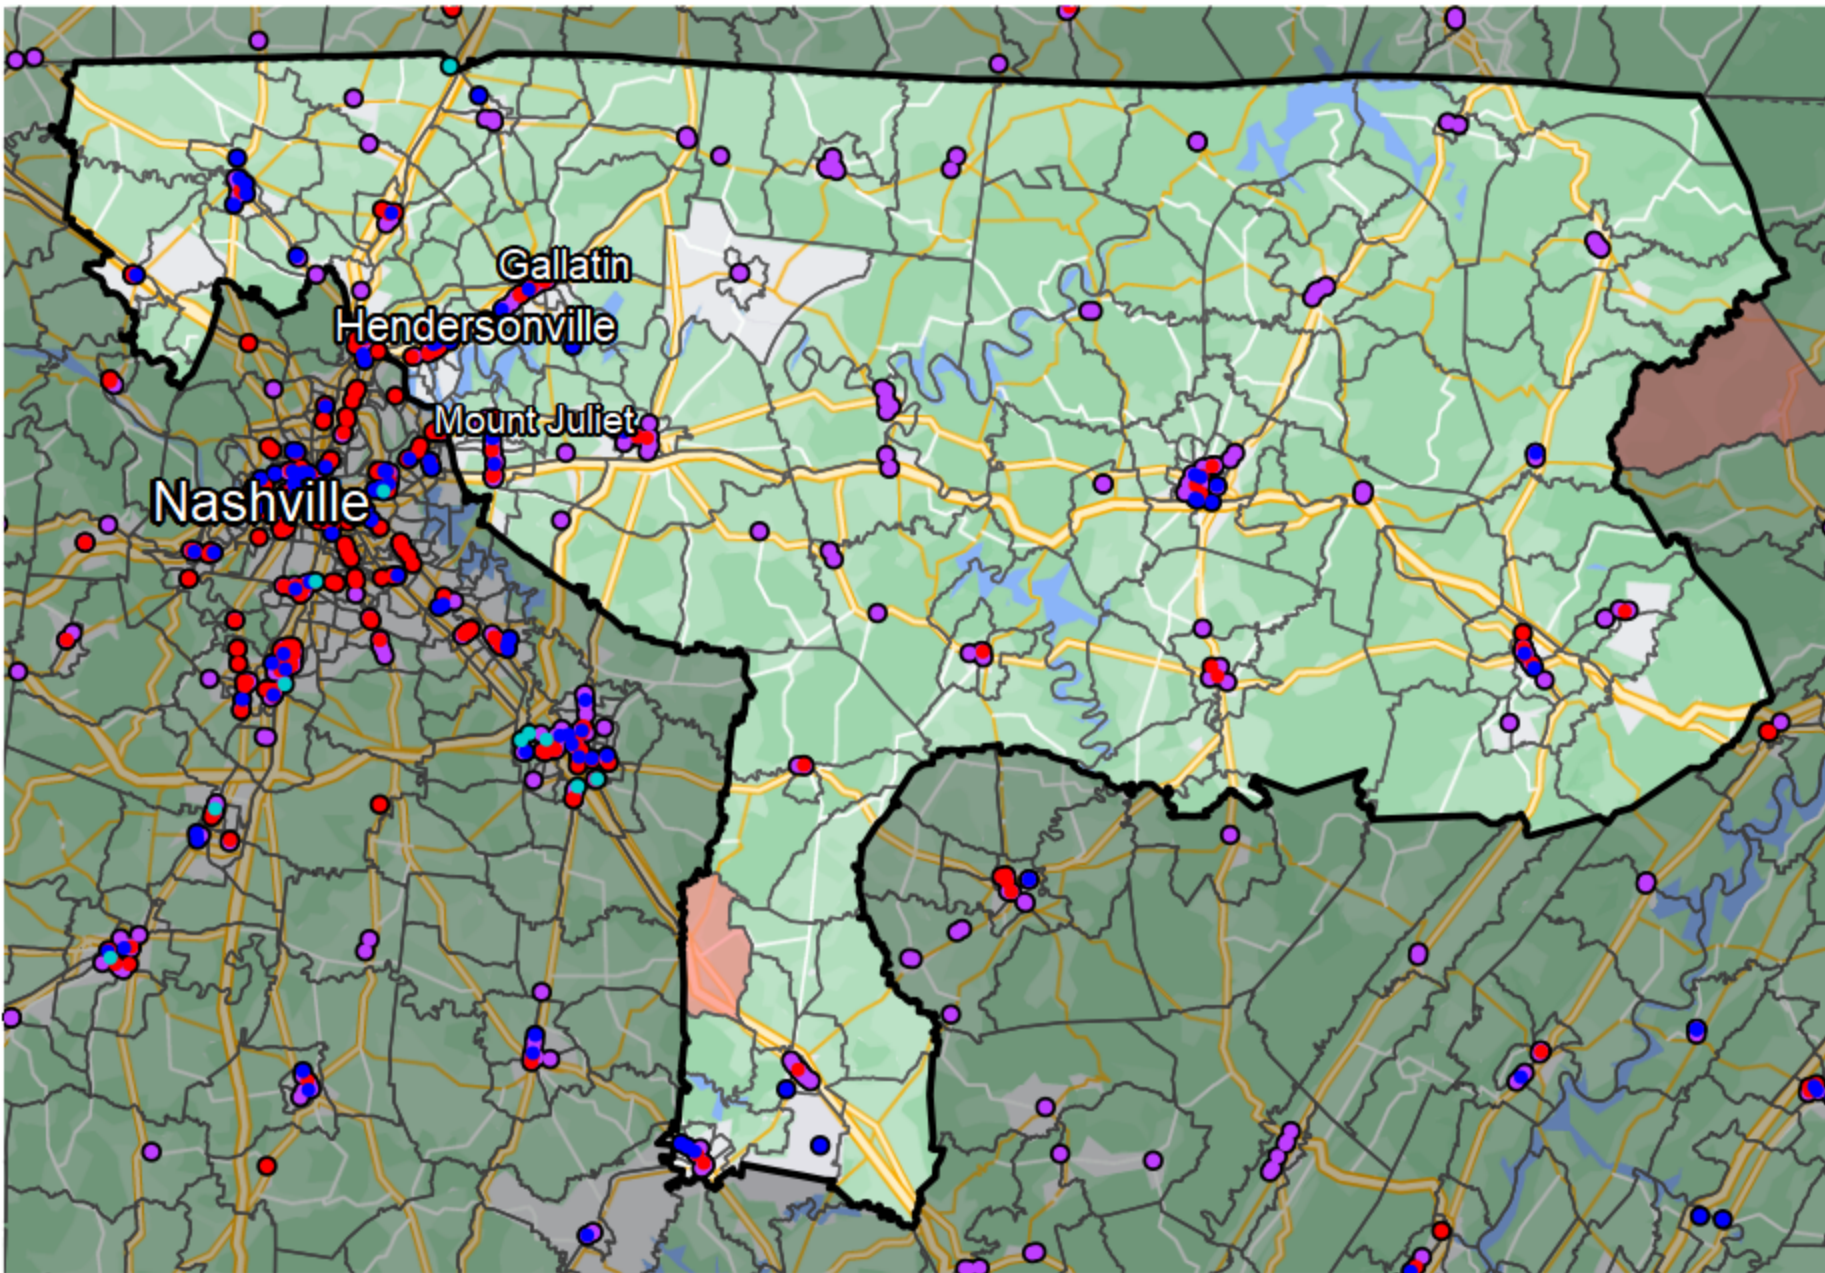

Tennessee - Congressional District 6

Banking Desert
No Branches within 10 Miles
of Population Center

Financial Institutions

- Bank: 187
- Bank, Out-of-State: 57
- Credit Union: 33
- Credit Union, Out-of-State: 1

Sources: NCUA, FDIC, UW-Madison Population Lab, CDFI, US Census, Google Maps, CUNA