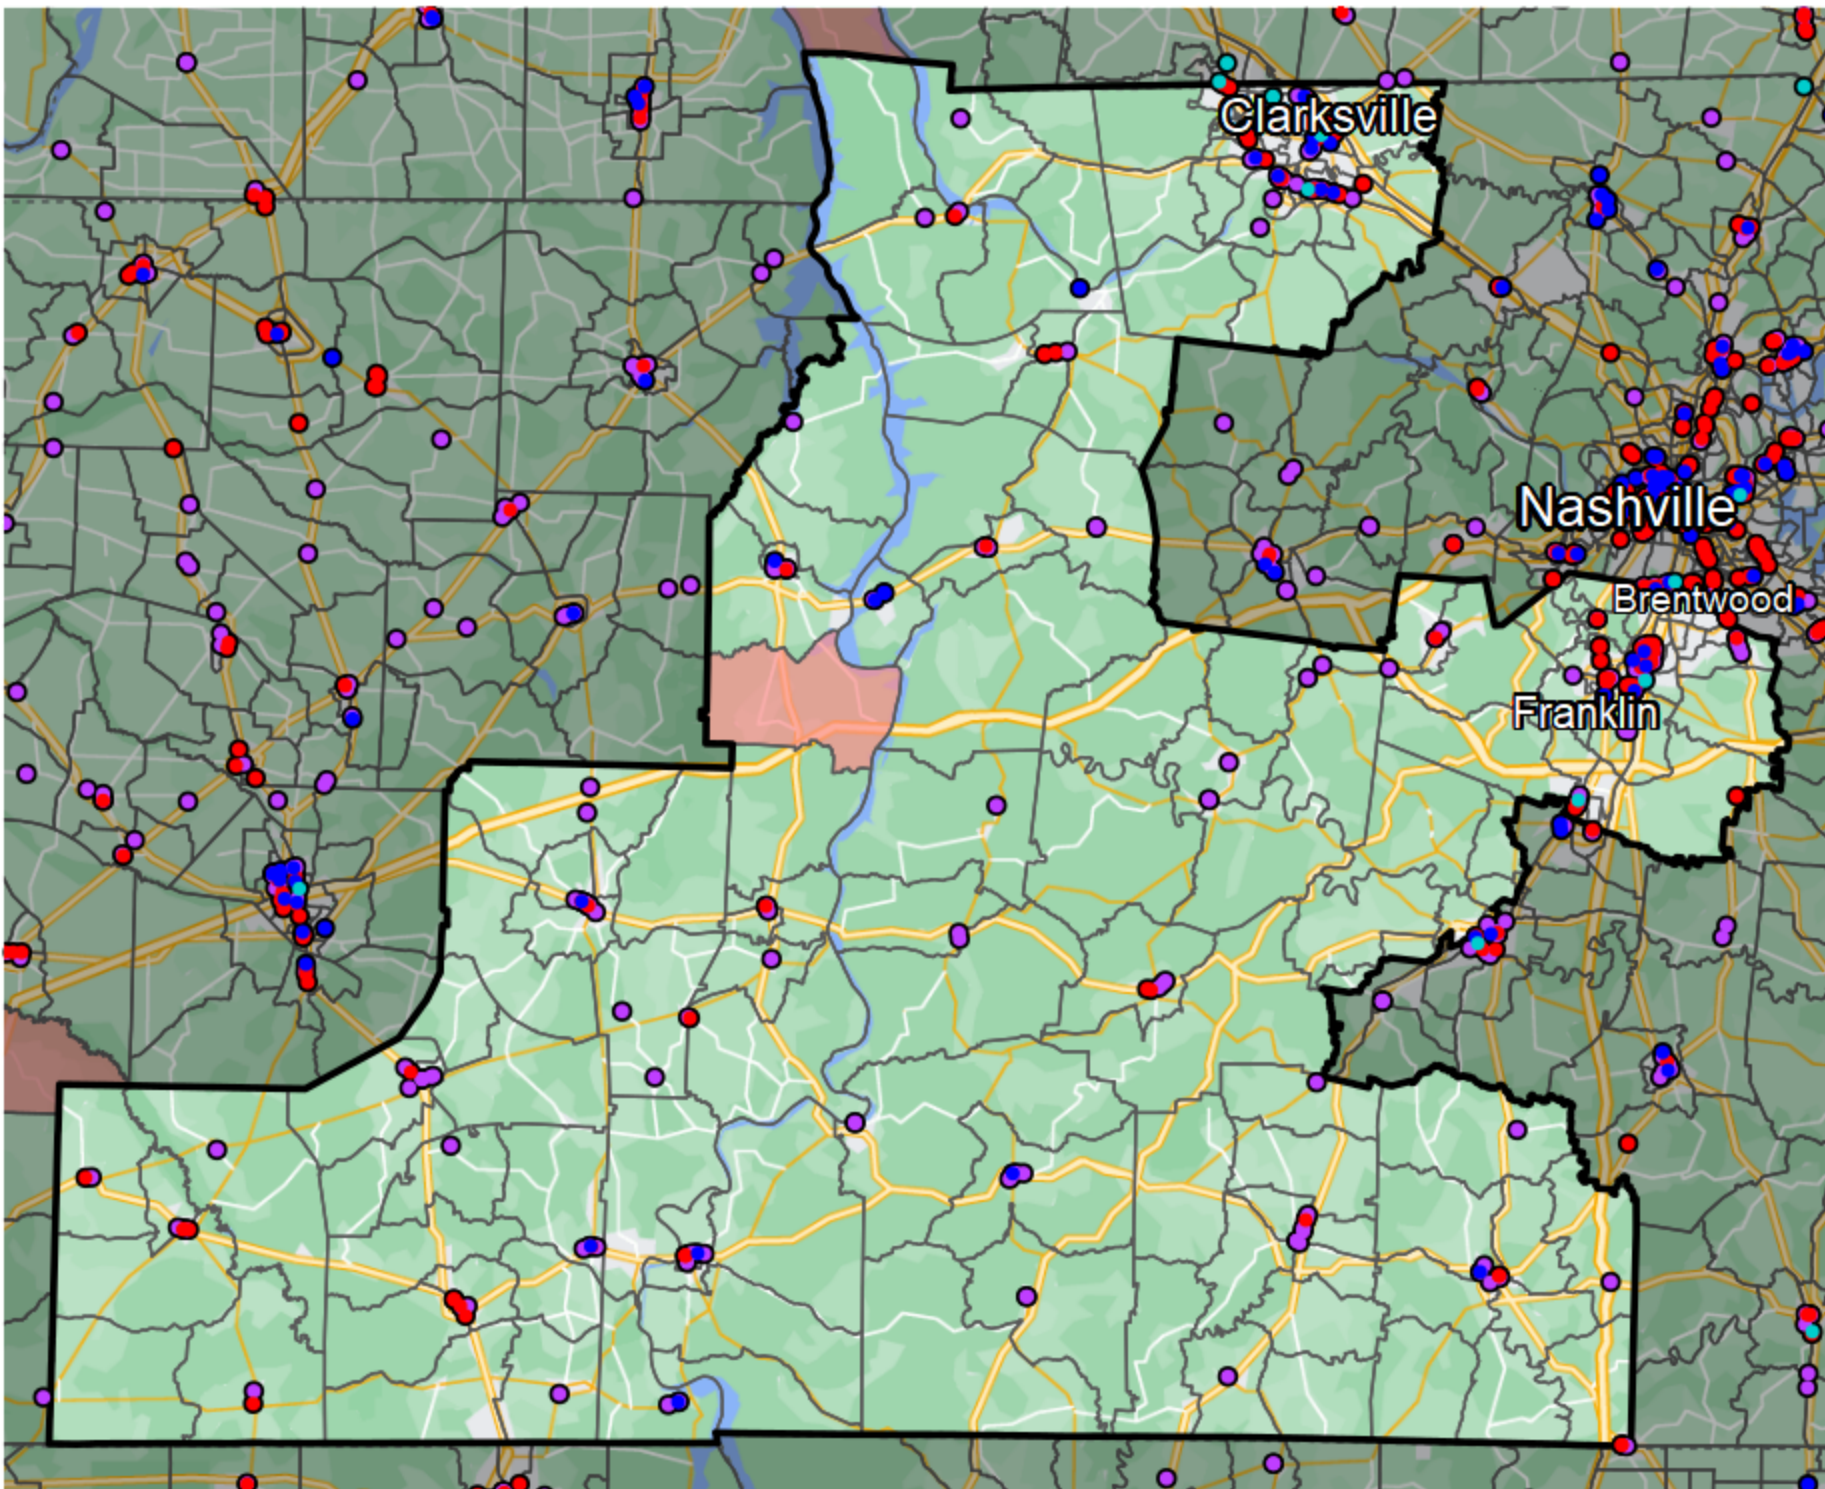

## Tennessee - Congressional District 7

### Banking Desert

No Branches within 10 Miles of Population Center

### Financial Institutions

- Bank: 181
- Bank, Out-of-State: 106
- Credit Union: 27
- Credit Union, Out-of-State: 7