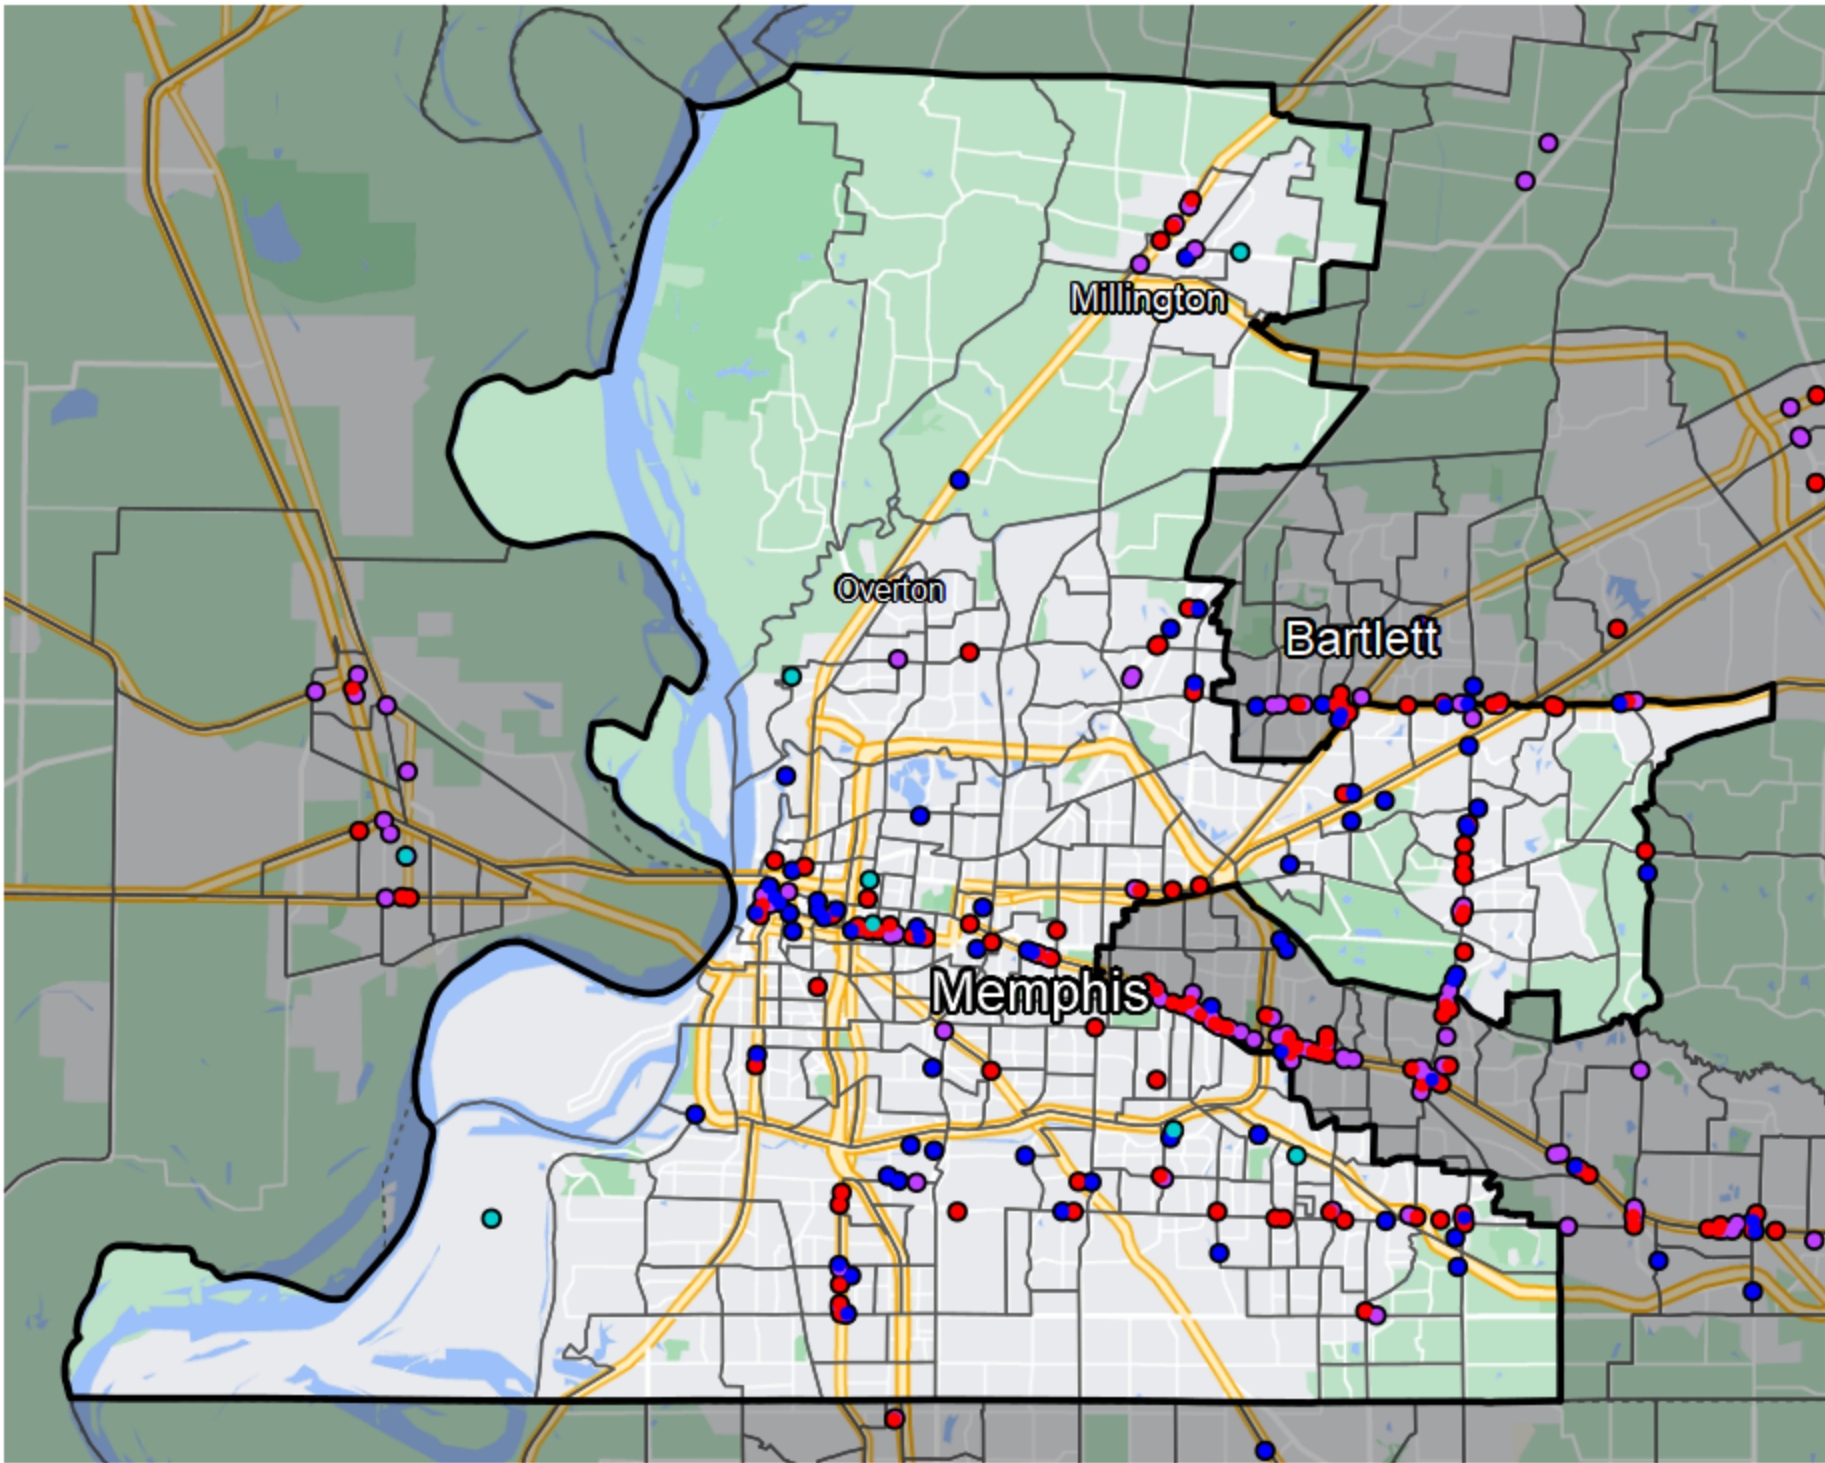

Tennessee - Congressional District 9

Banking Desert

No Branches within 10 Miles of Population Center

Financial Institutions

- Bank: 35
- Bank, Out-of-State: 70
- Credit Union: 61
- Credit Union, Out-of-State: 8