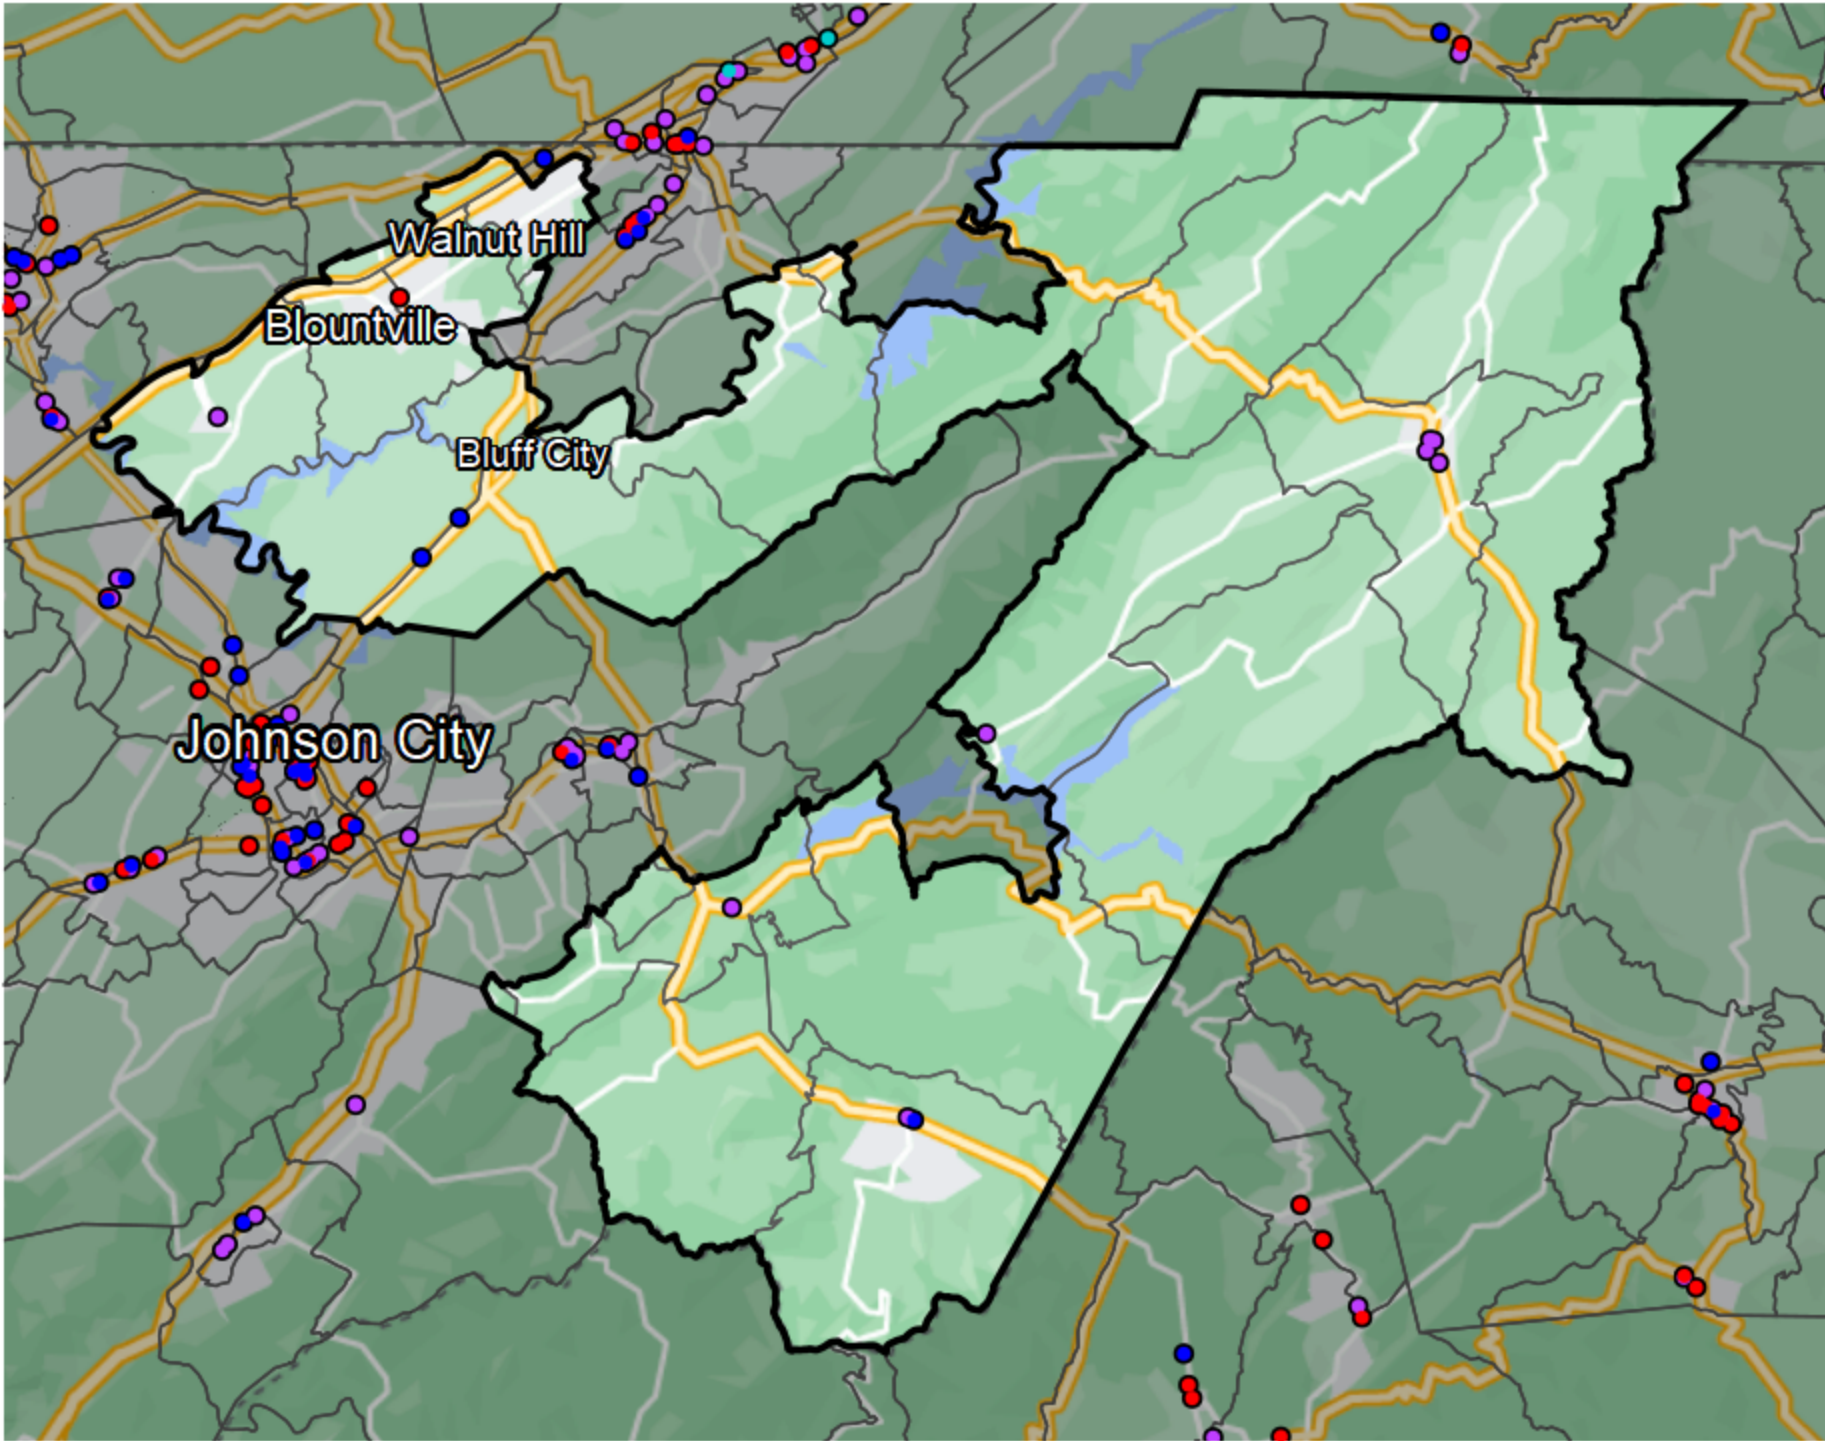

Tennessee - State House District 3

Banking Desert

No Branches within 10 Miles of Population Center

Financial Institutions

- Bank: 9
- Bank, Out-of-State: 2
- Credit Union: 4
- Credit Union, Out-of-State: 0