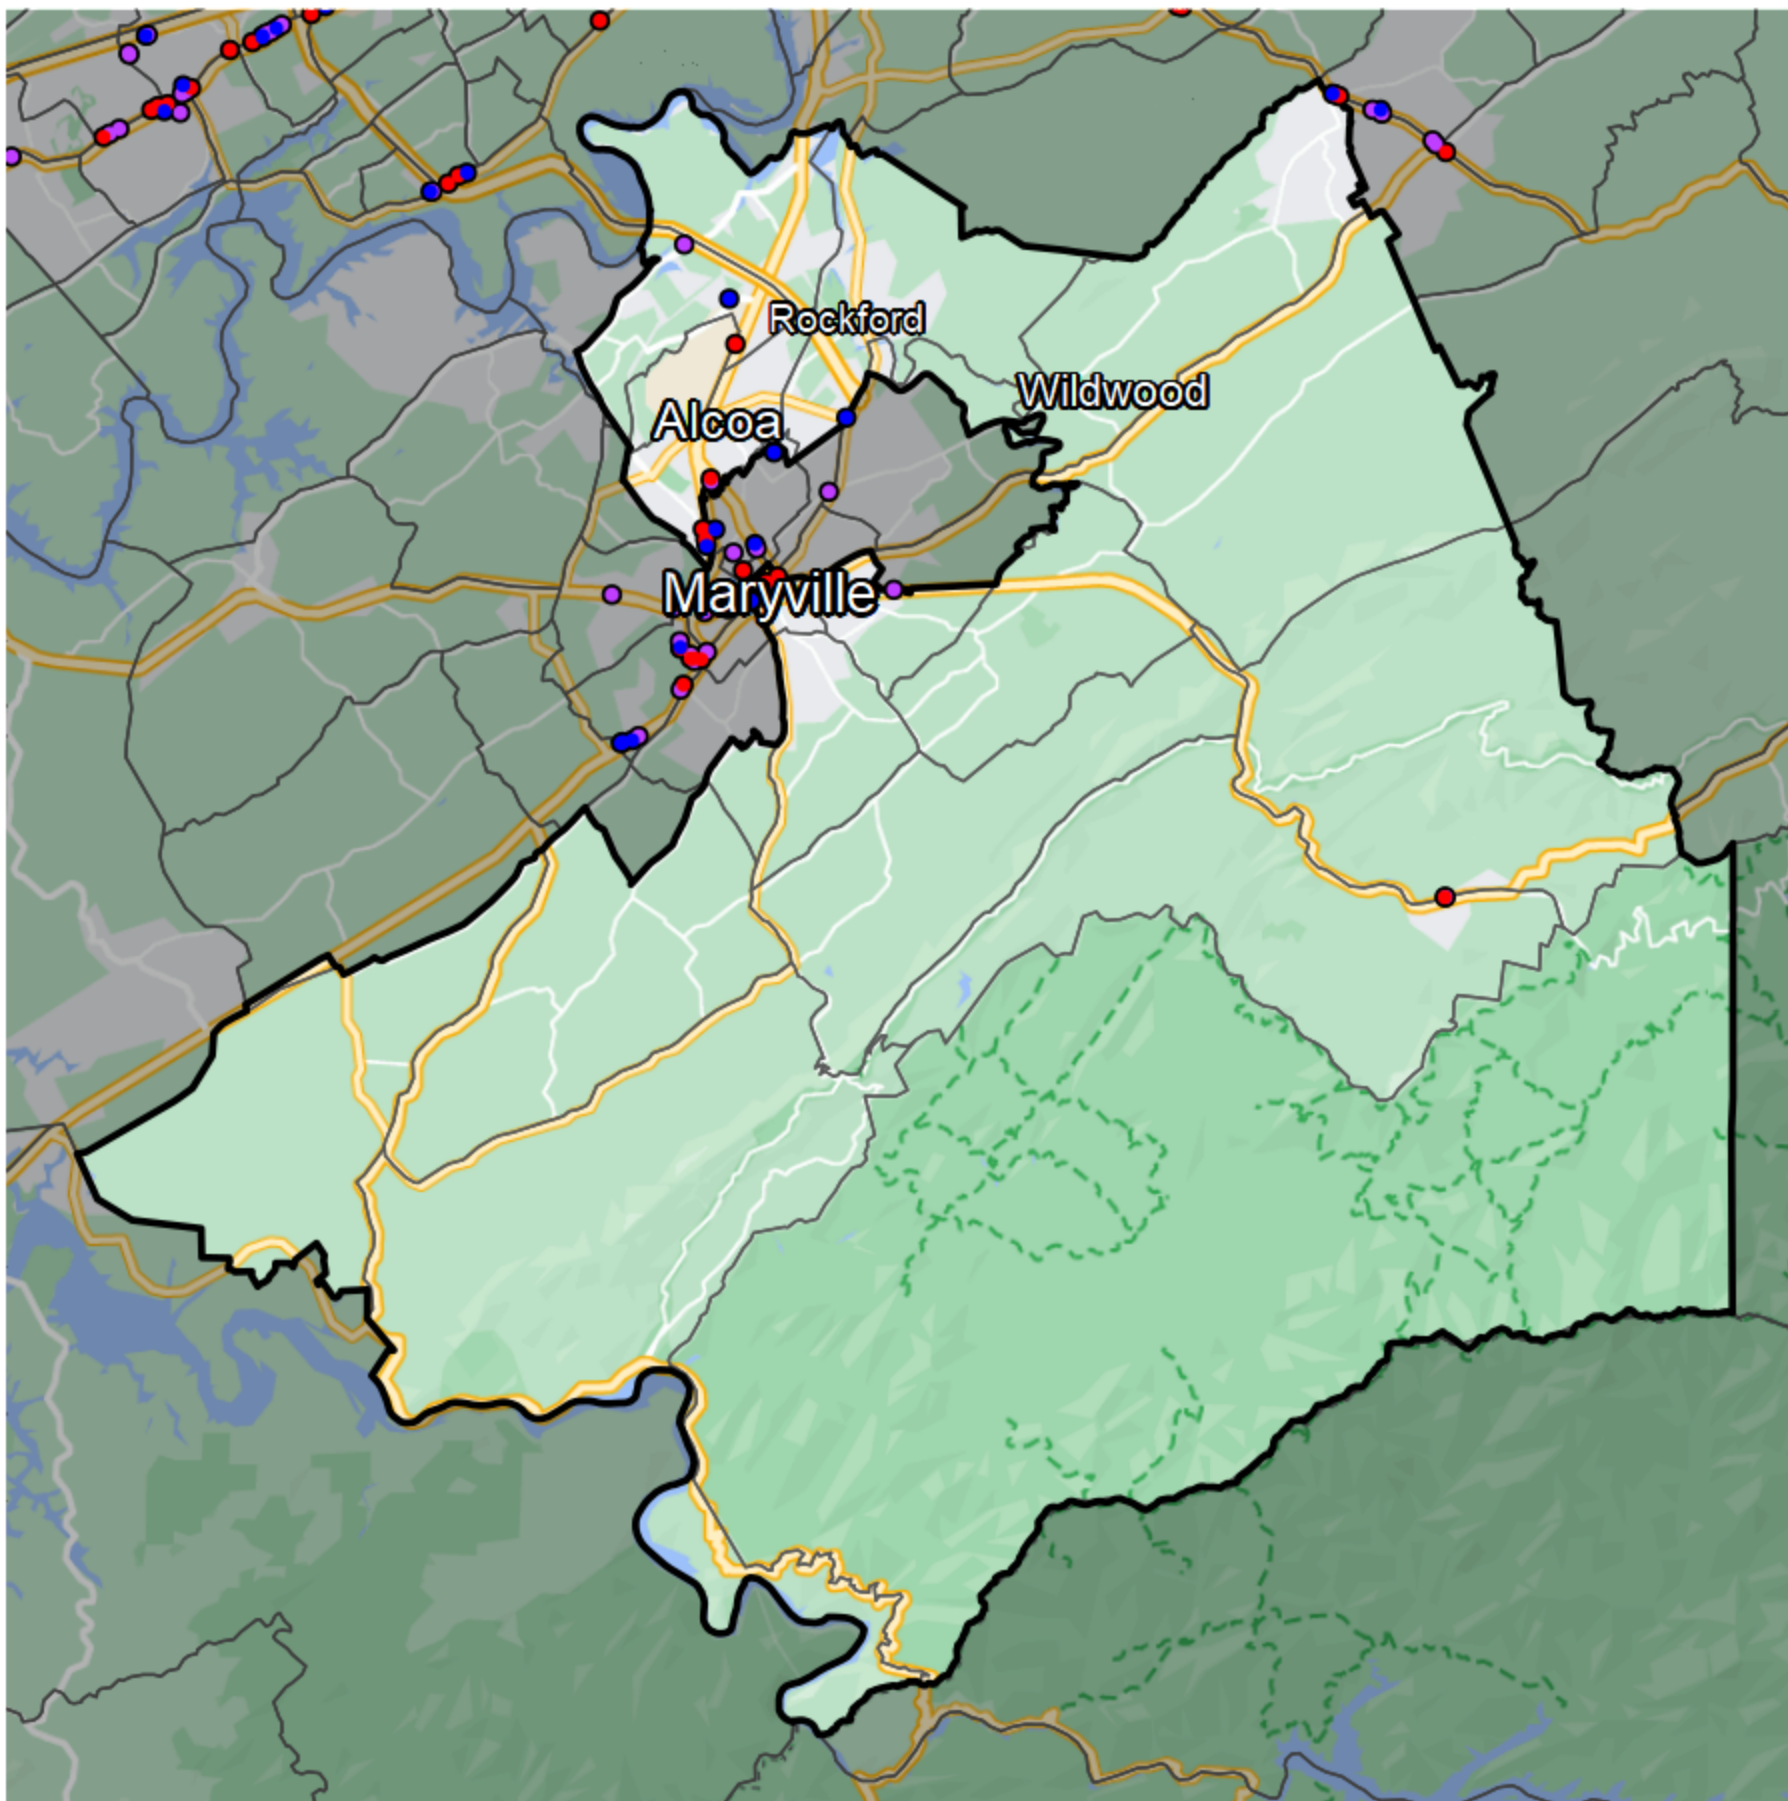

Tennessee - State House District 8

Banking Desert

No Branches within 10 Miles of Population Center

Financial Institutions

- Bank: 5
- Bank, Out-of-State: 9
- Credit Union: 4
- Credit Union, Out-of-State: 0