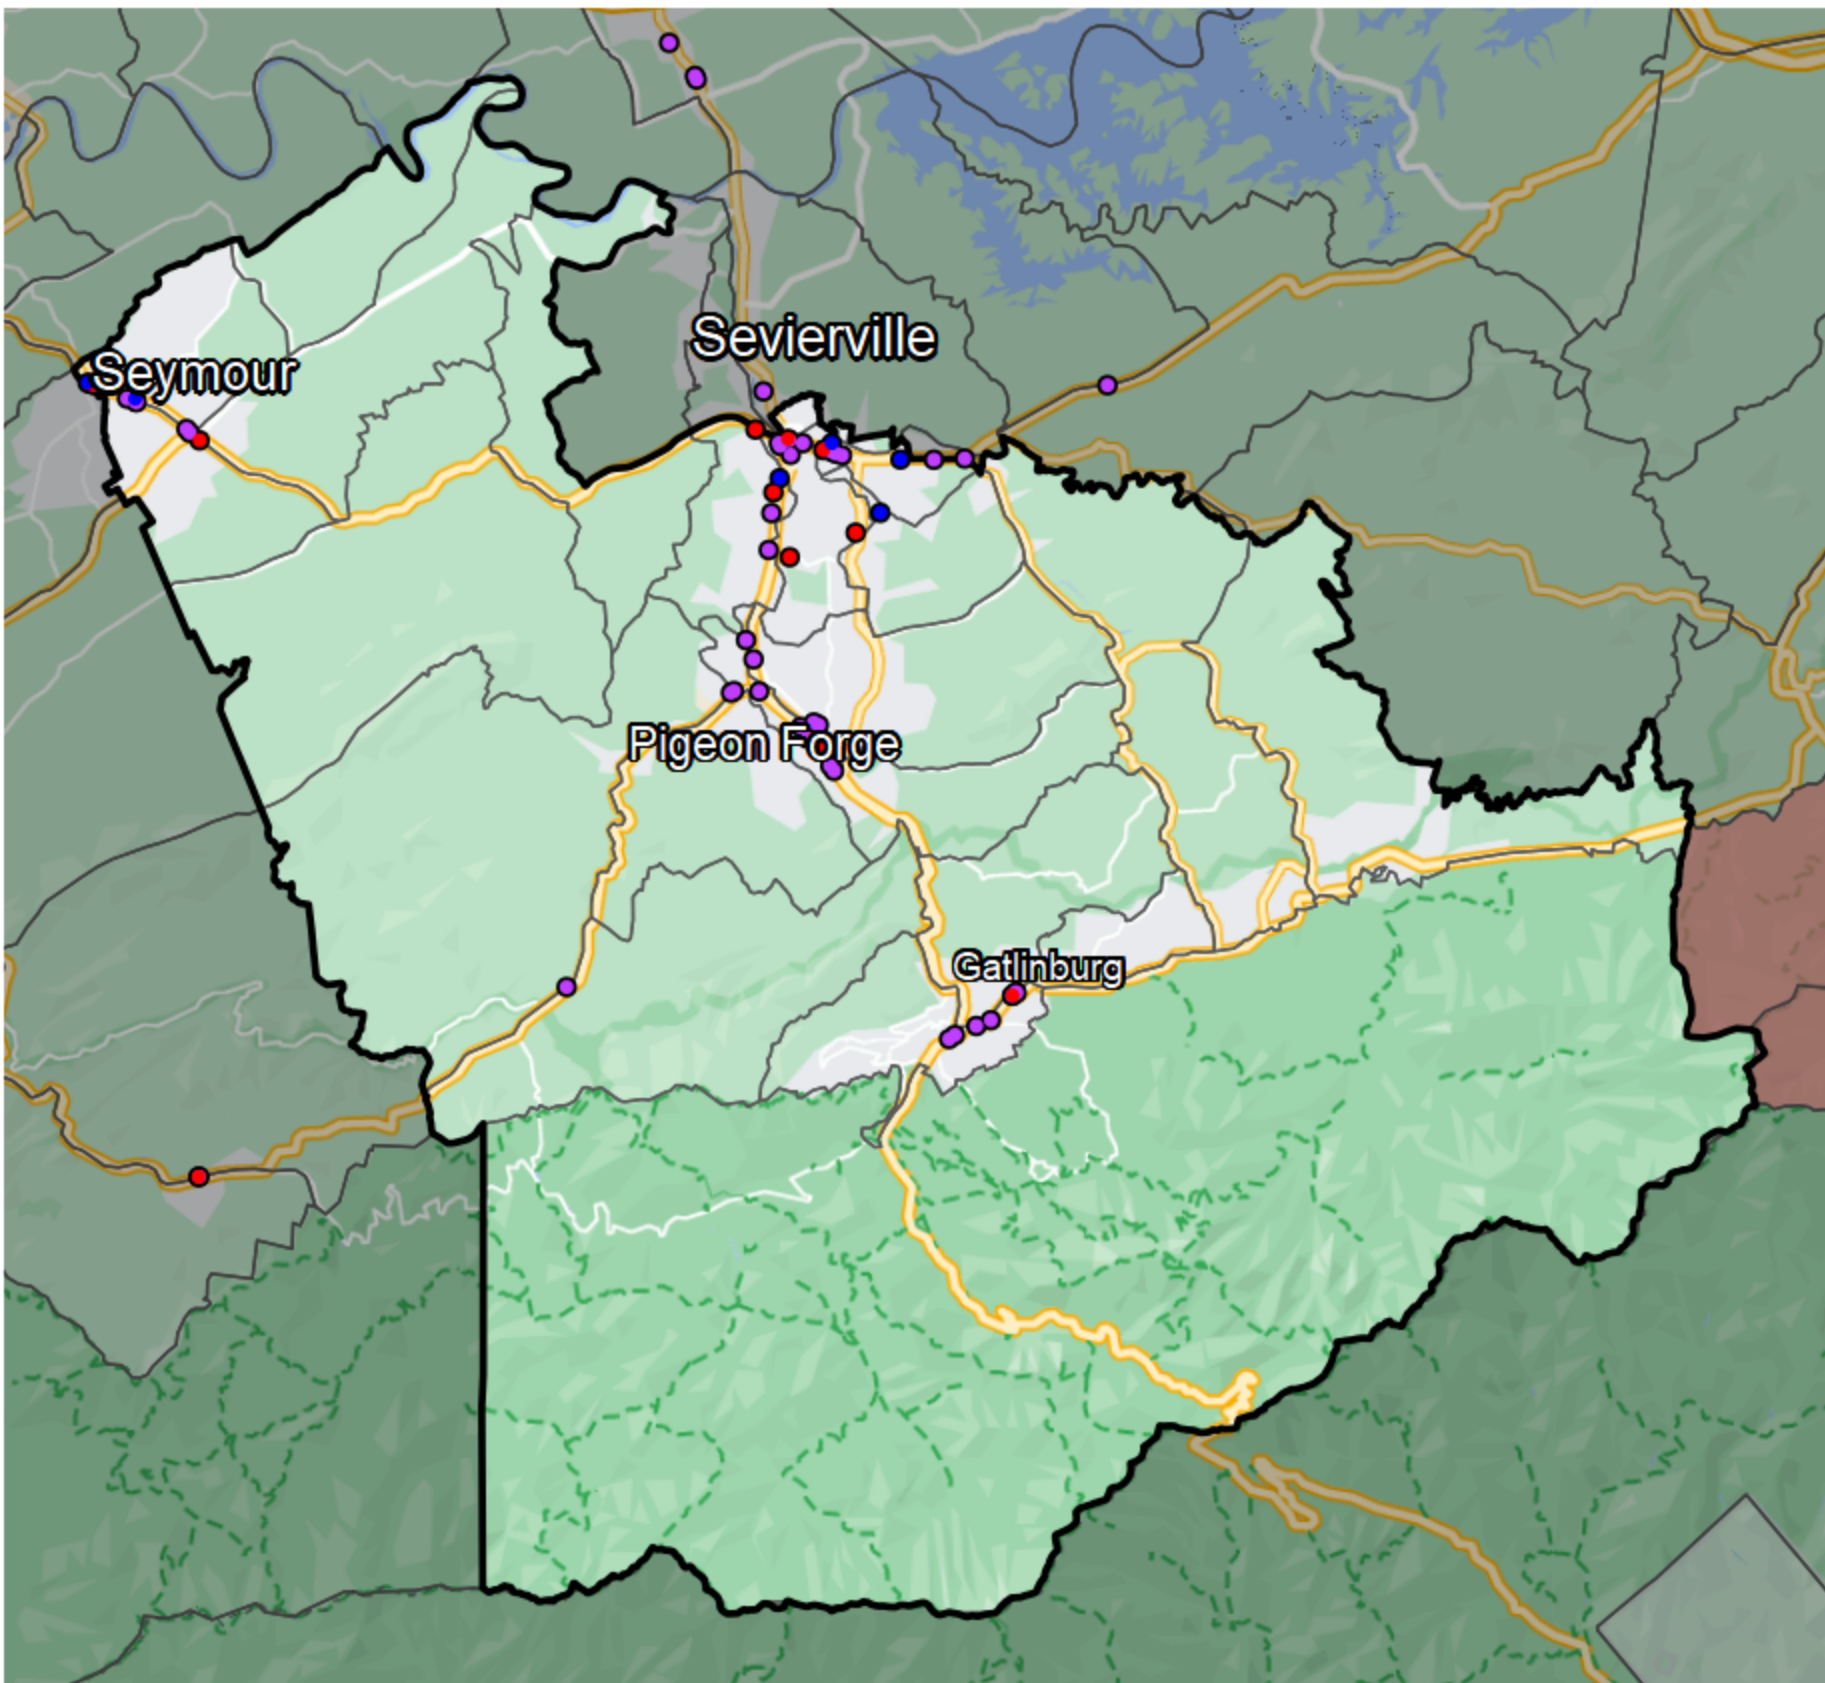

Tennessee - State House District 12

Banking Desert
No Branches within 10 Miles of Population Center

Financial Institutions

- Bank: 37
- Bank, Out-of-State: 10
- Credit Union: 5
- Credit Union, Out-of-State: 0