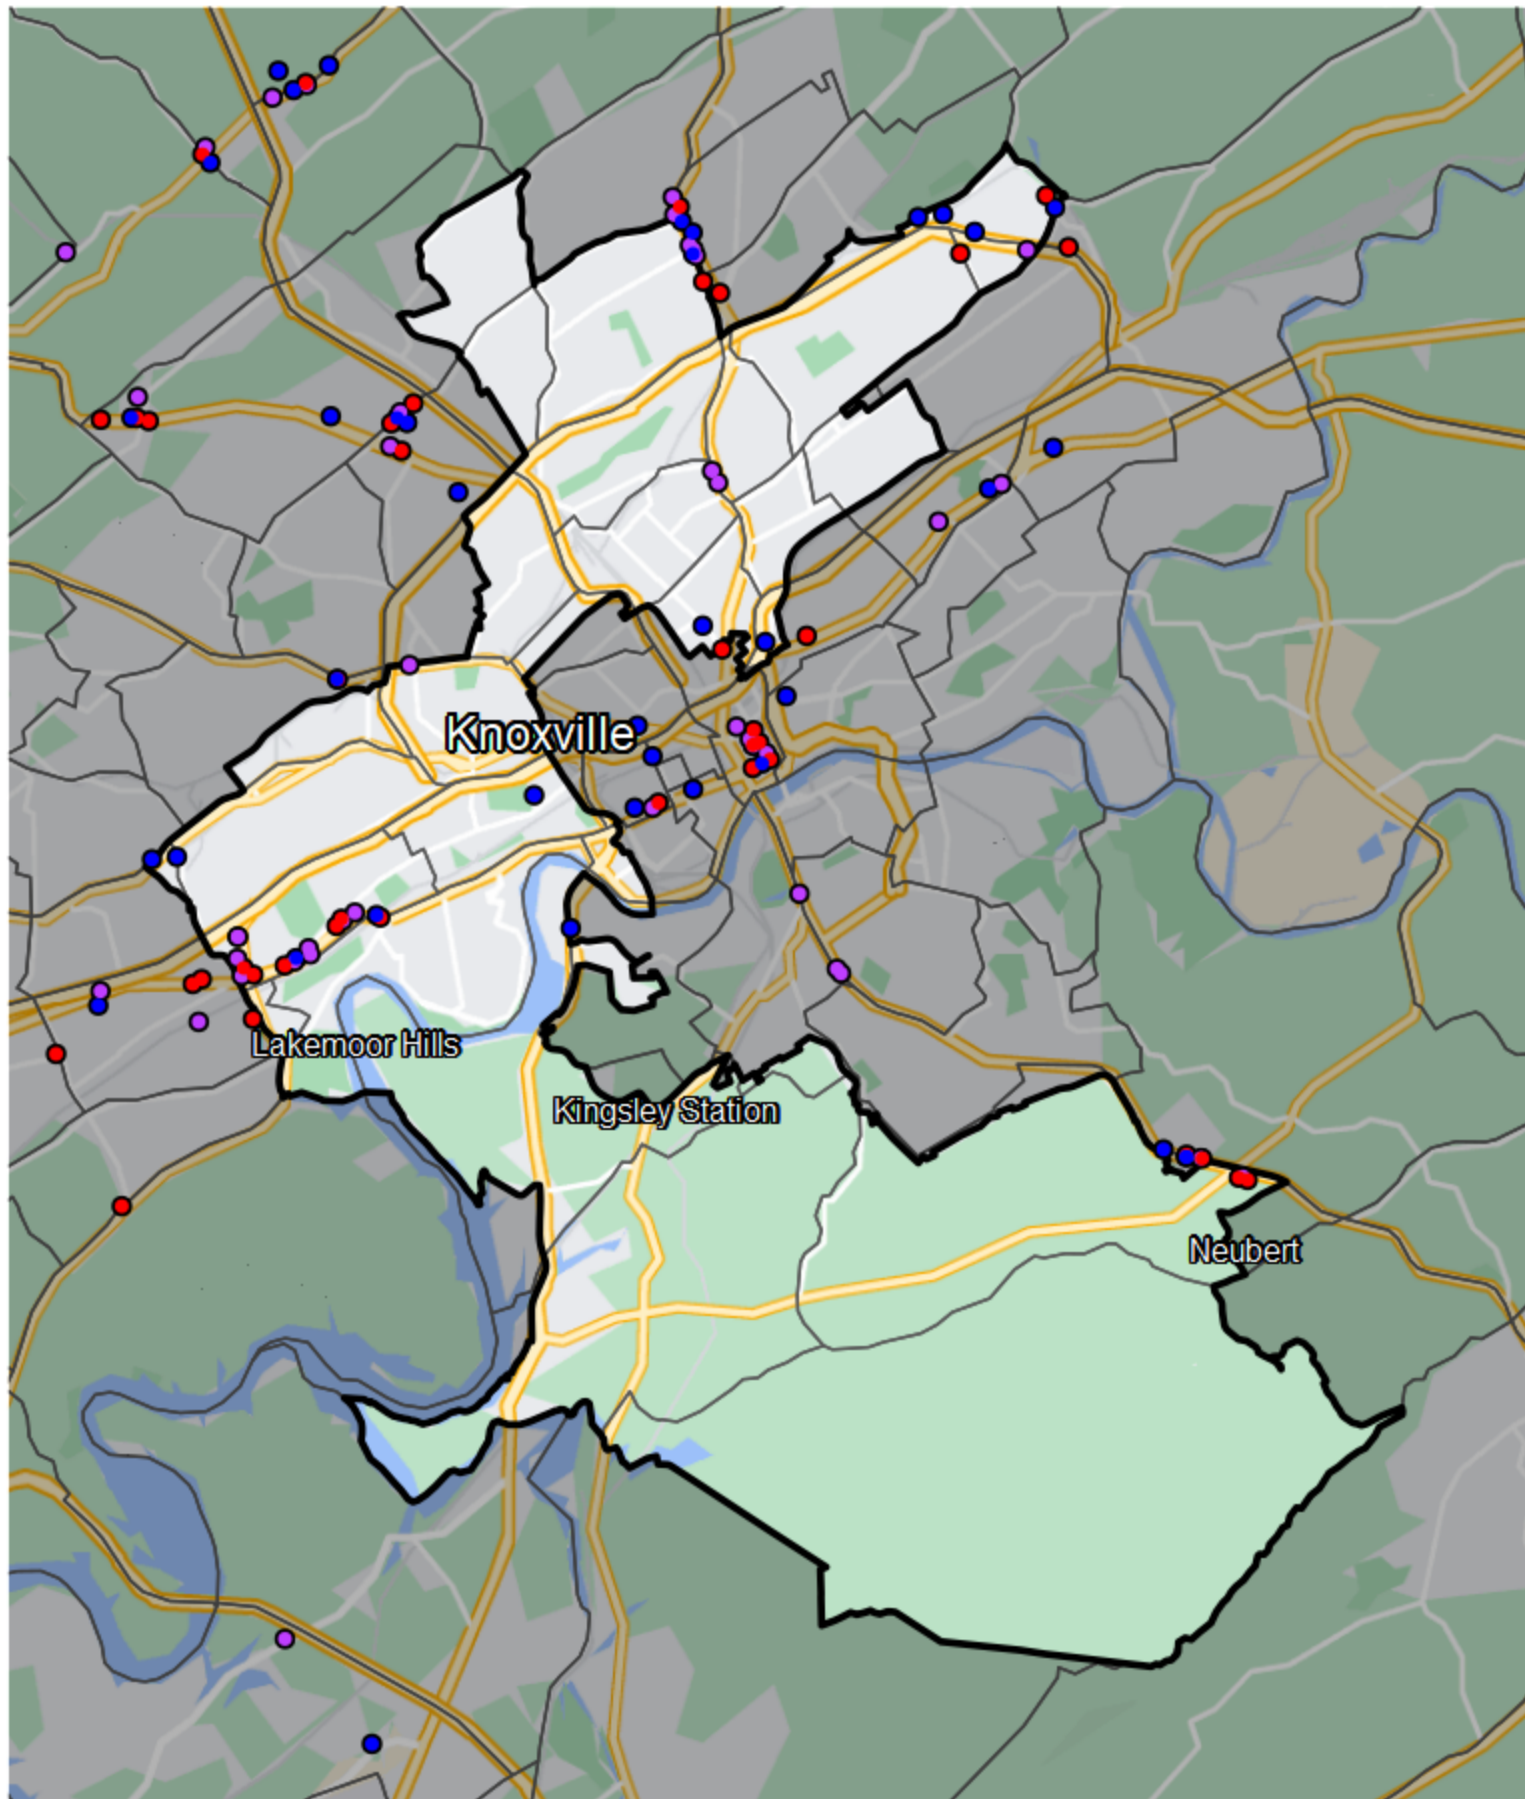

Tennessee - State House District 13

Banking Desert

■ No Branches within 10 Miles of Population Center

Financial Institutions

- Bank: 16
- Bank, Out-of-State: 12
- Credit Union: 11
- Credit Union, Out-of-State: 0