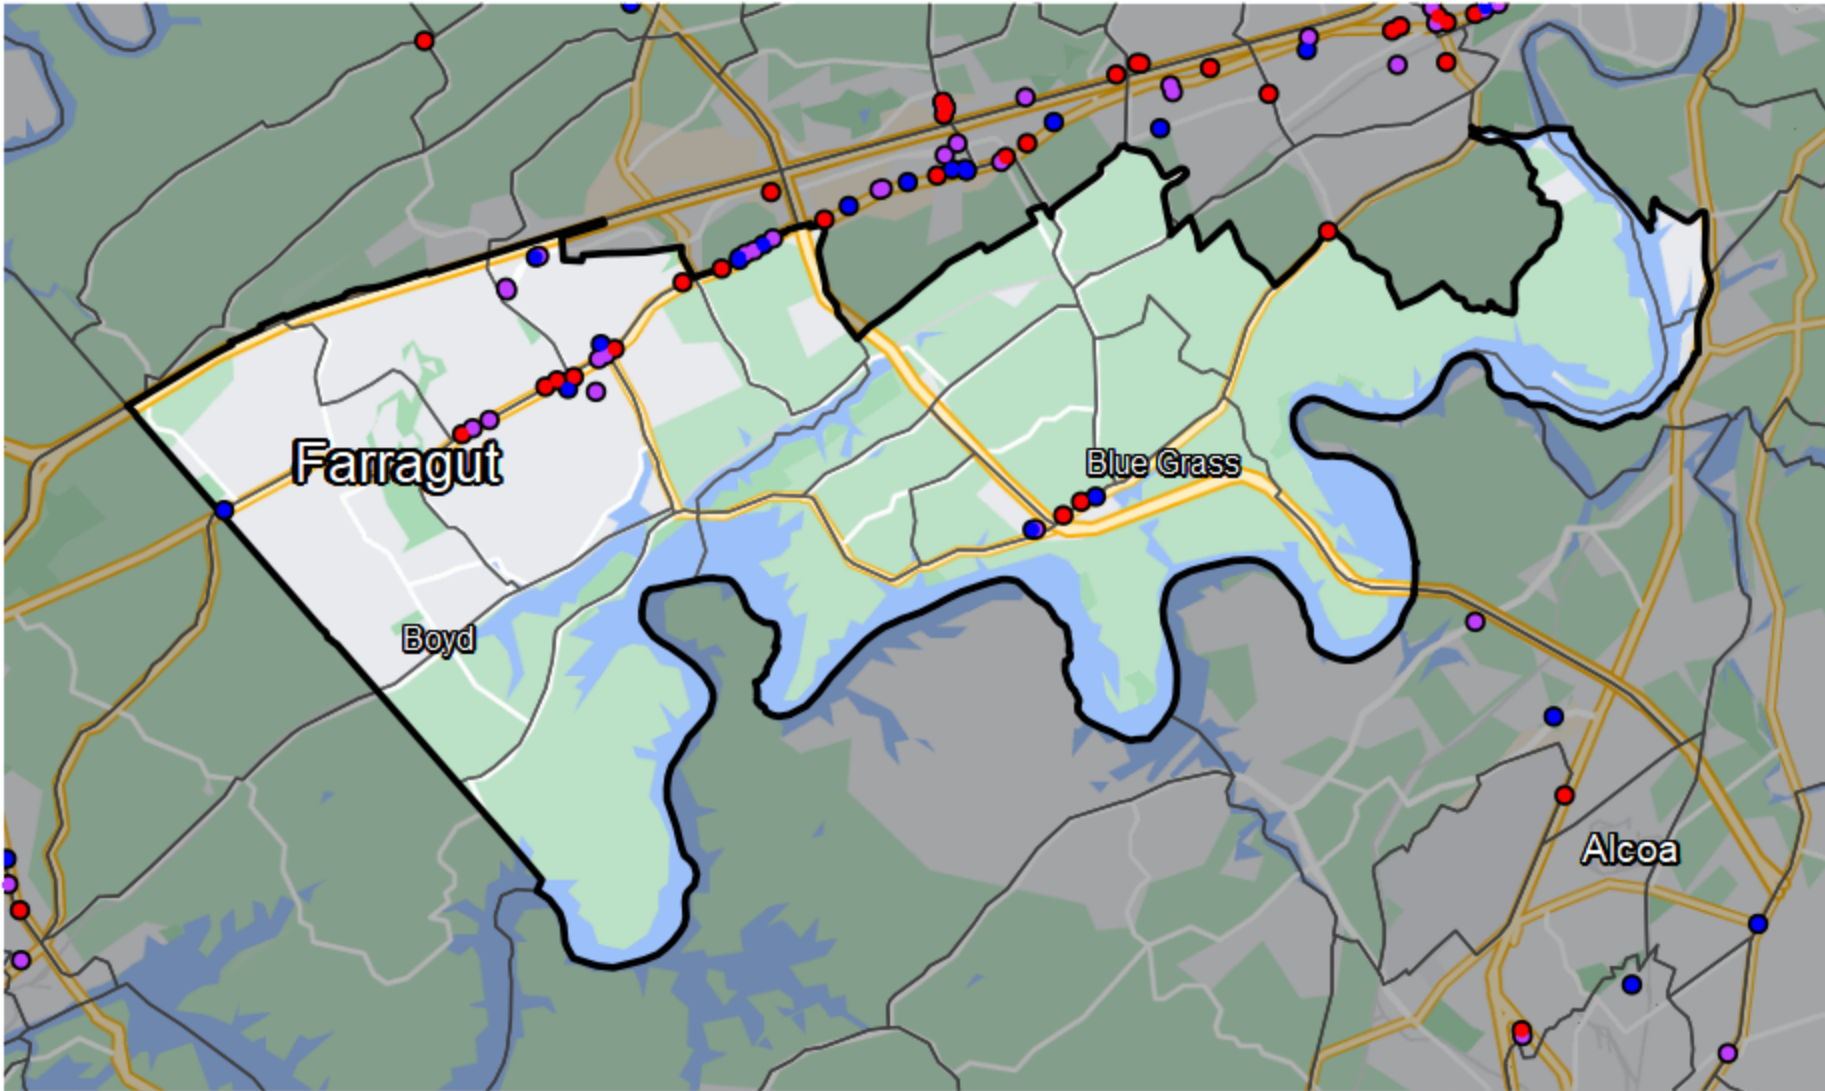

## Tennessee - State House District 14

### Banking Desert

No Branches within 10 Miles of Population Center