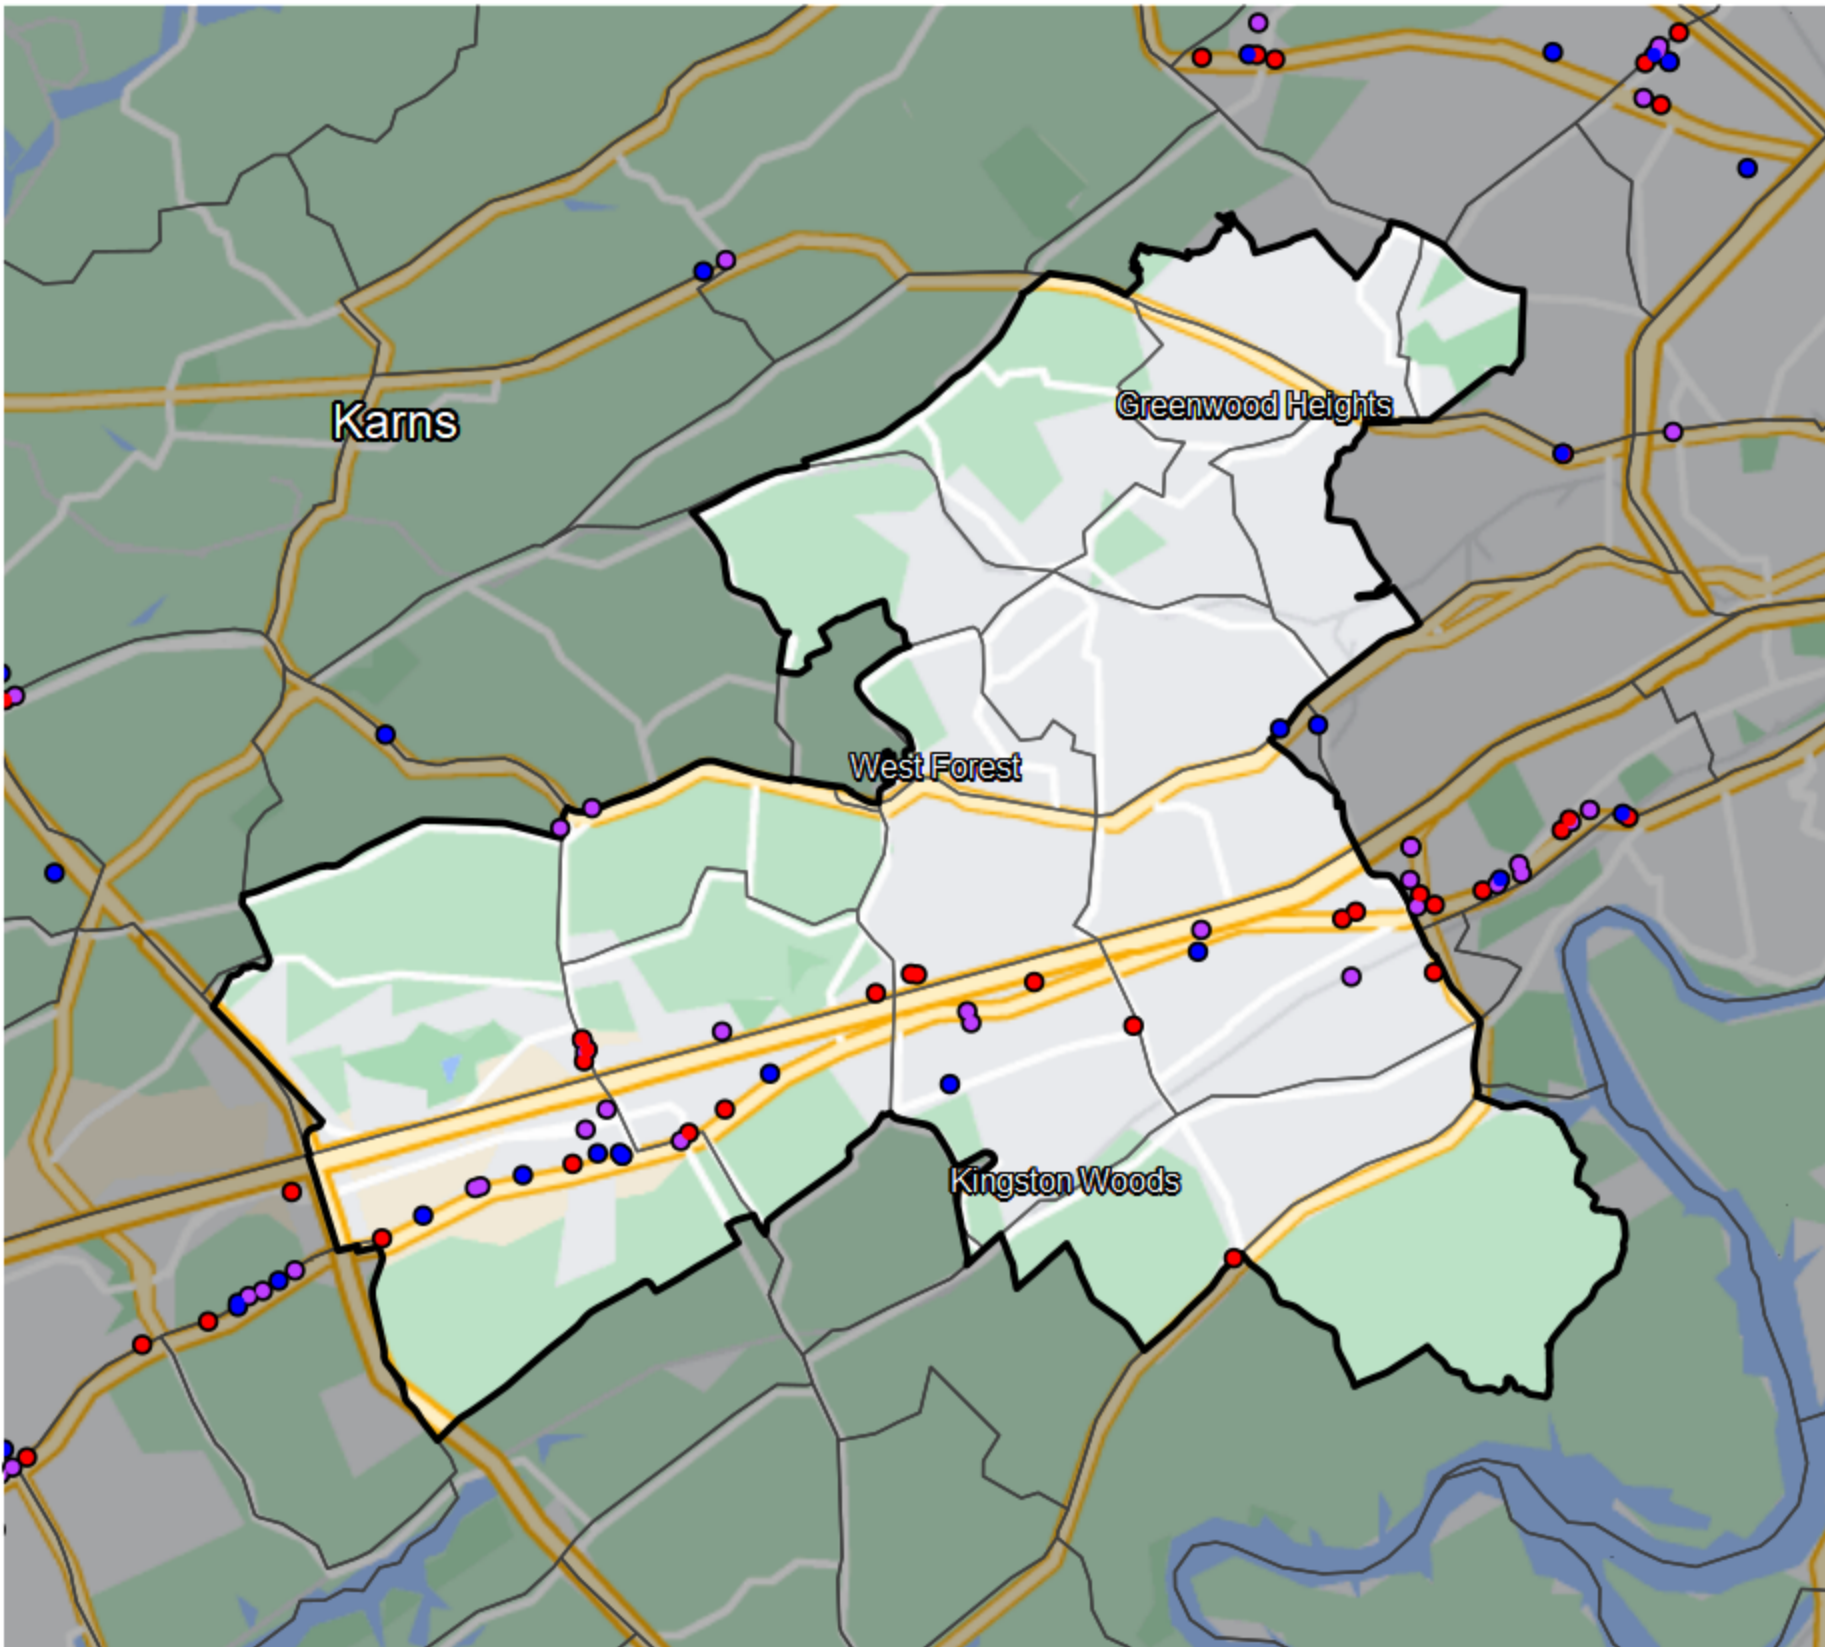

Tennessee - State House District 18

Banking Desert

No Branches within 10 Miles of Population Center

Financial Institutions

- Bank: 13
- Bank, Out-of-State: 16
- Credit Union: 10
- Credit Union, Out-of-State: 0