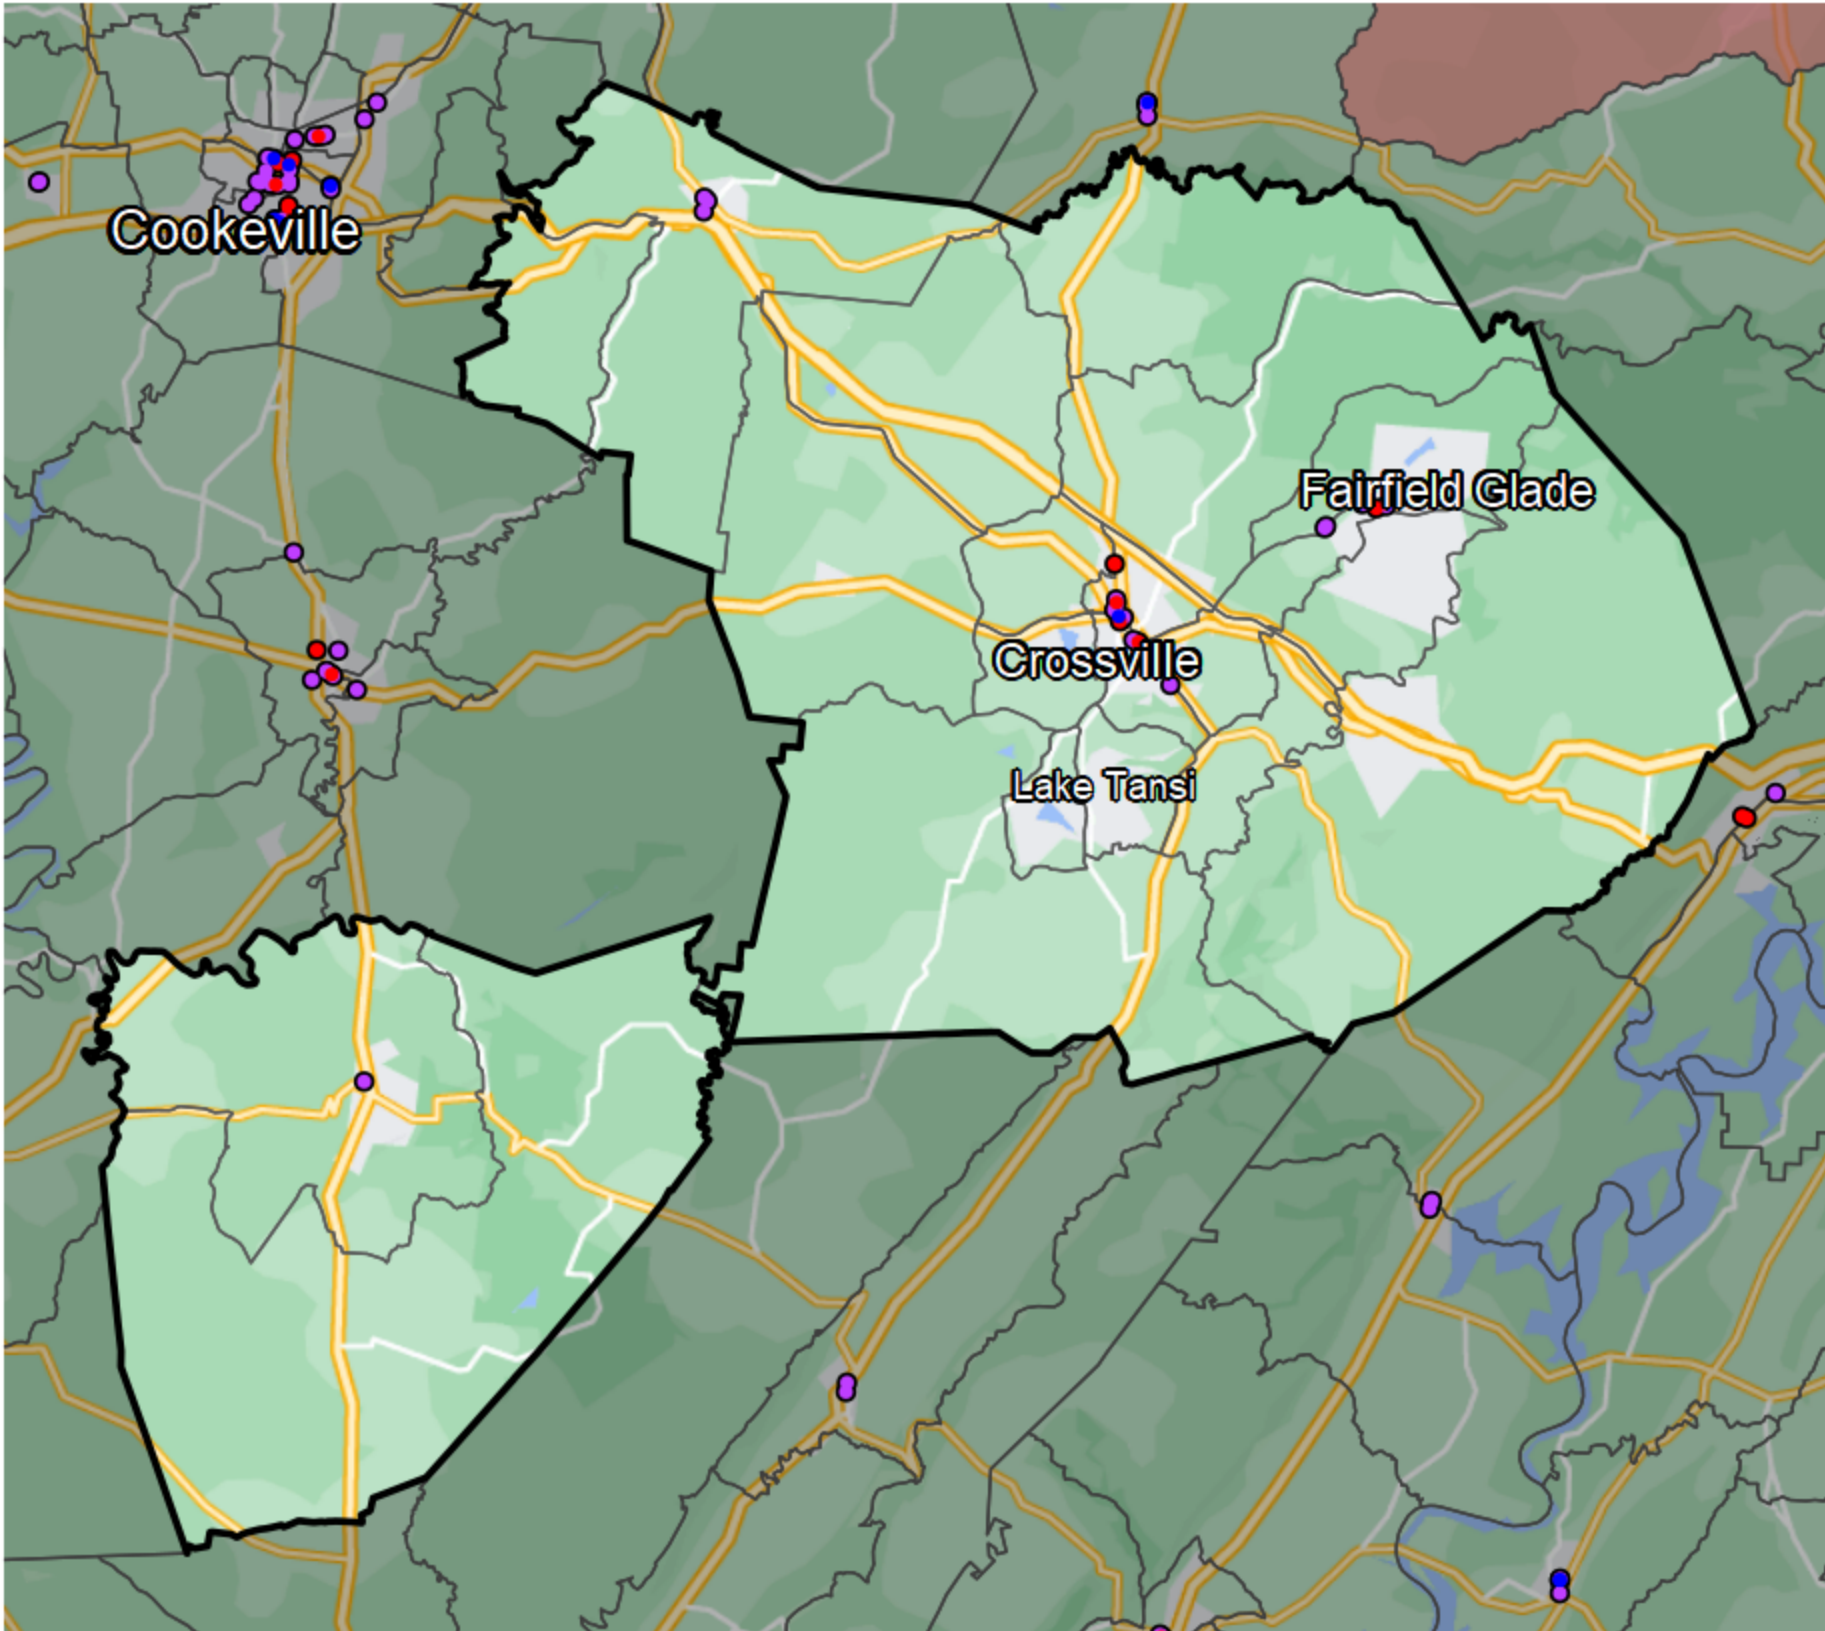

Tennessee - State House District 25

Banking Desert
No Branches within 10 Miles of Population Center

Financial Institutions

- Bank: 17
- Bank, Out-of-State: 5
- Credit Union: 2
- Credit Union, Out-of-State: 0