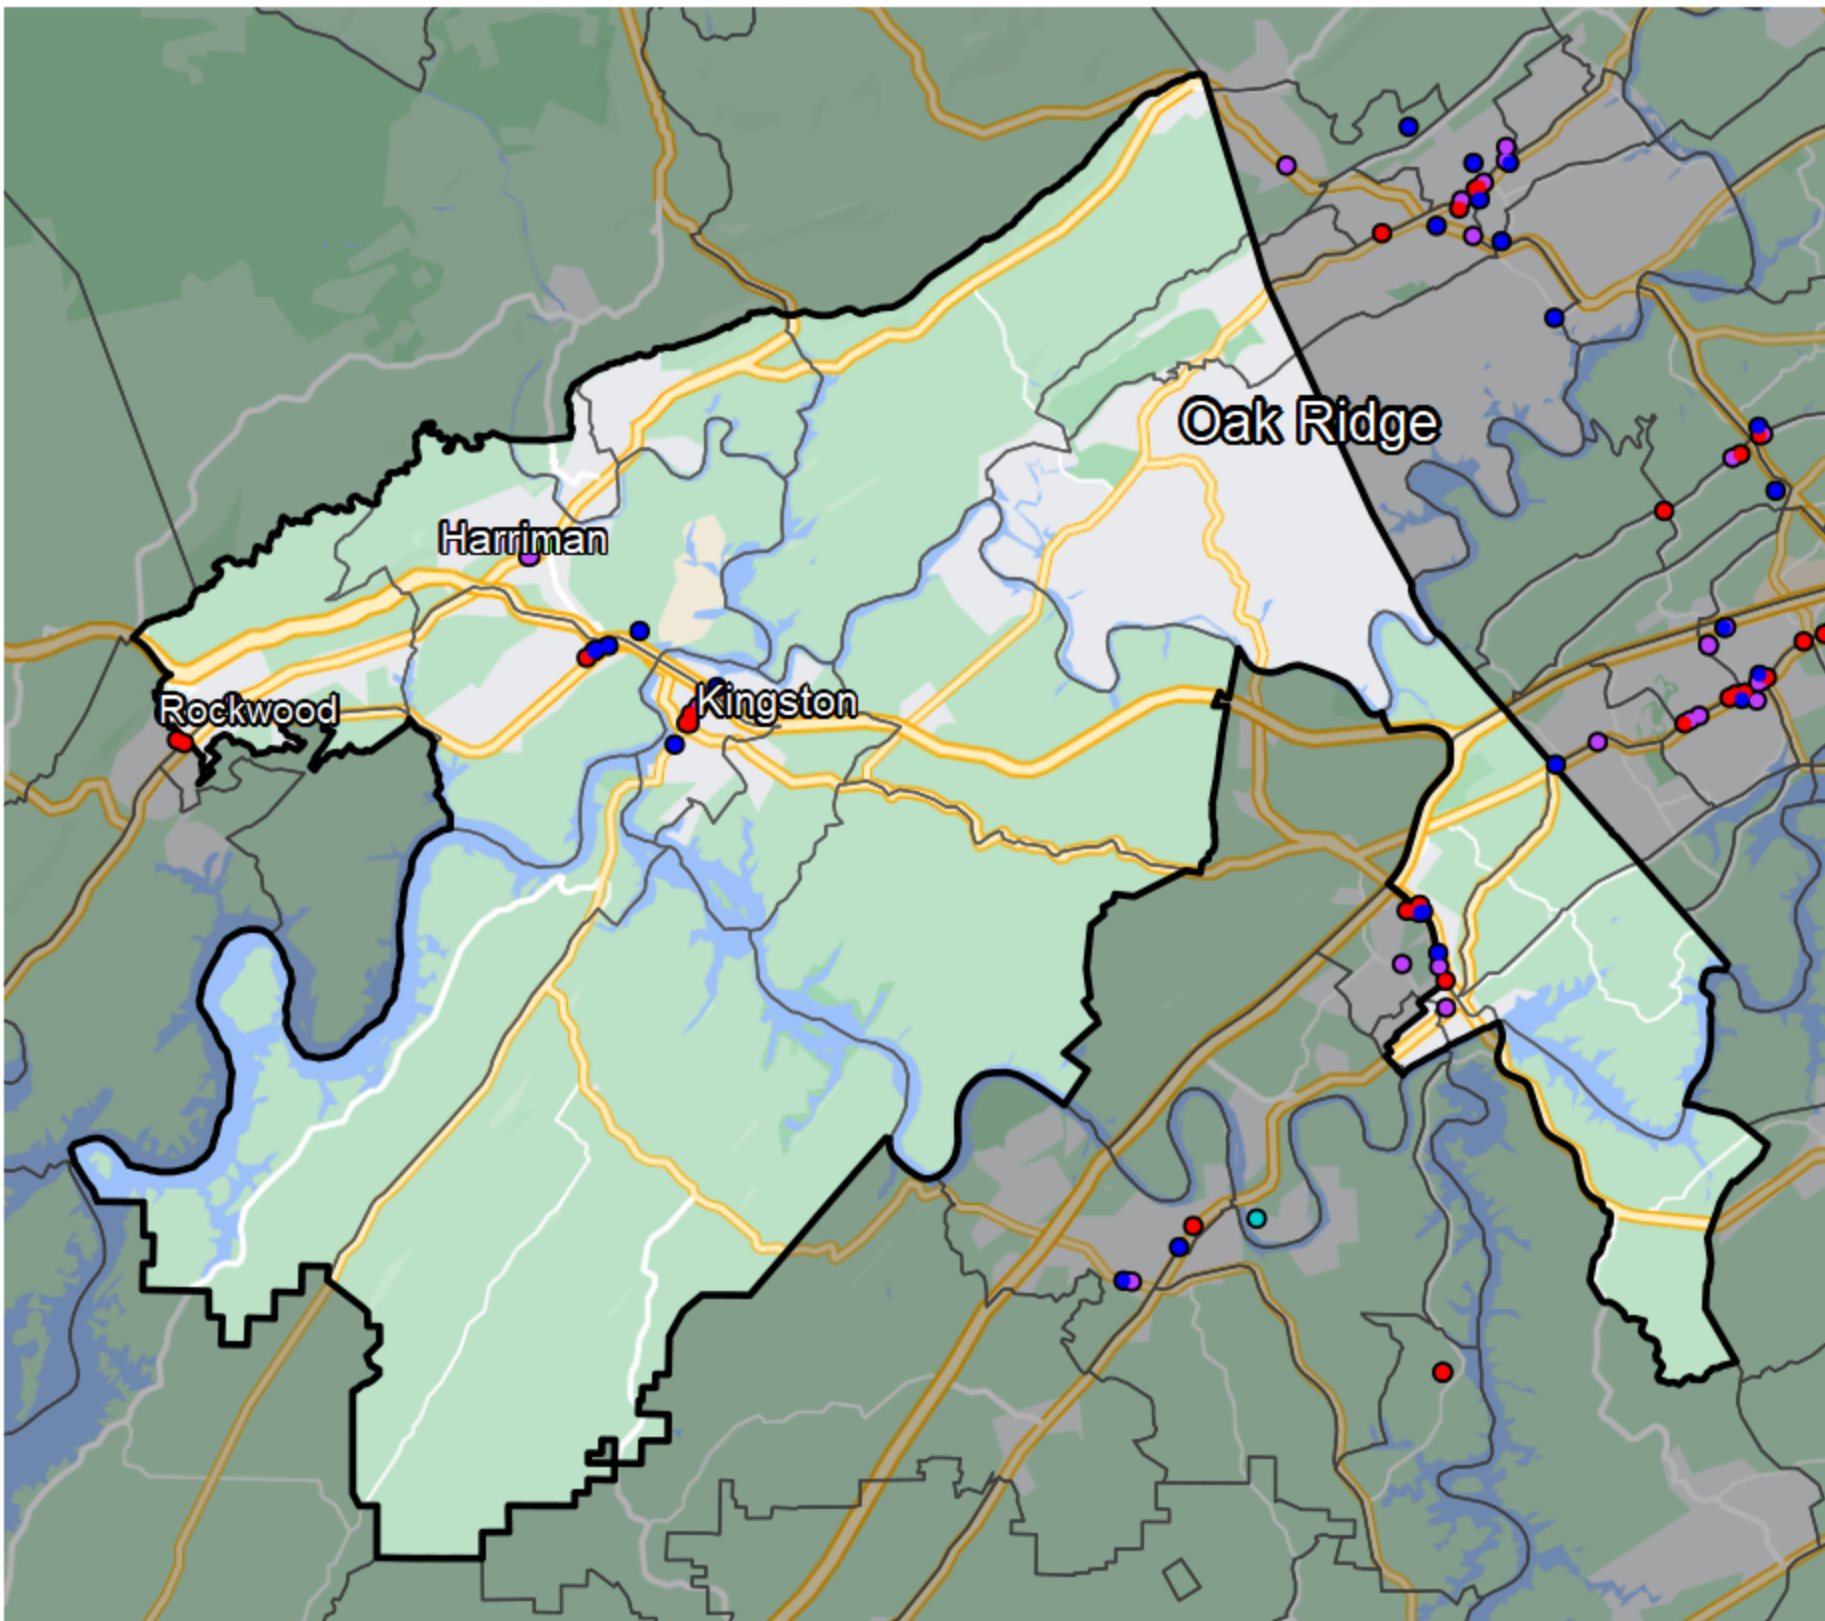

# Tennessee - State House District 32

Sources: NCUA, FDIC, UW-Madison Population Lab, CDFI, US Census, Google Maps, CUNA