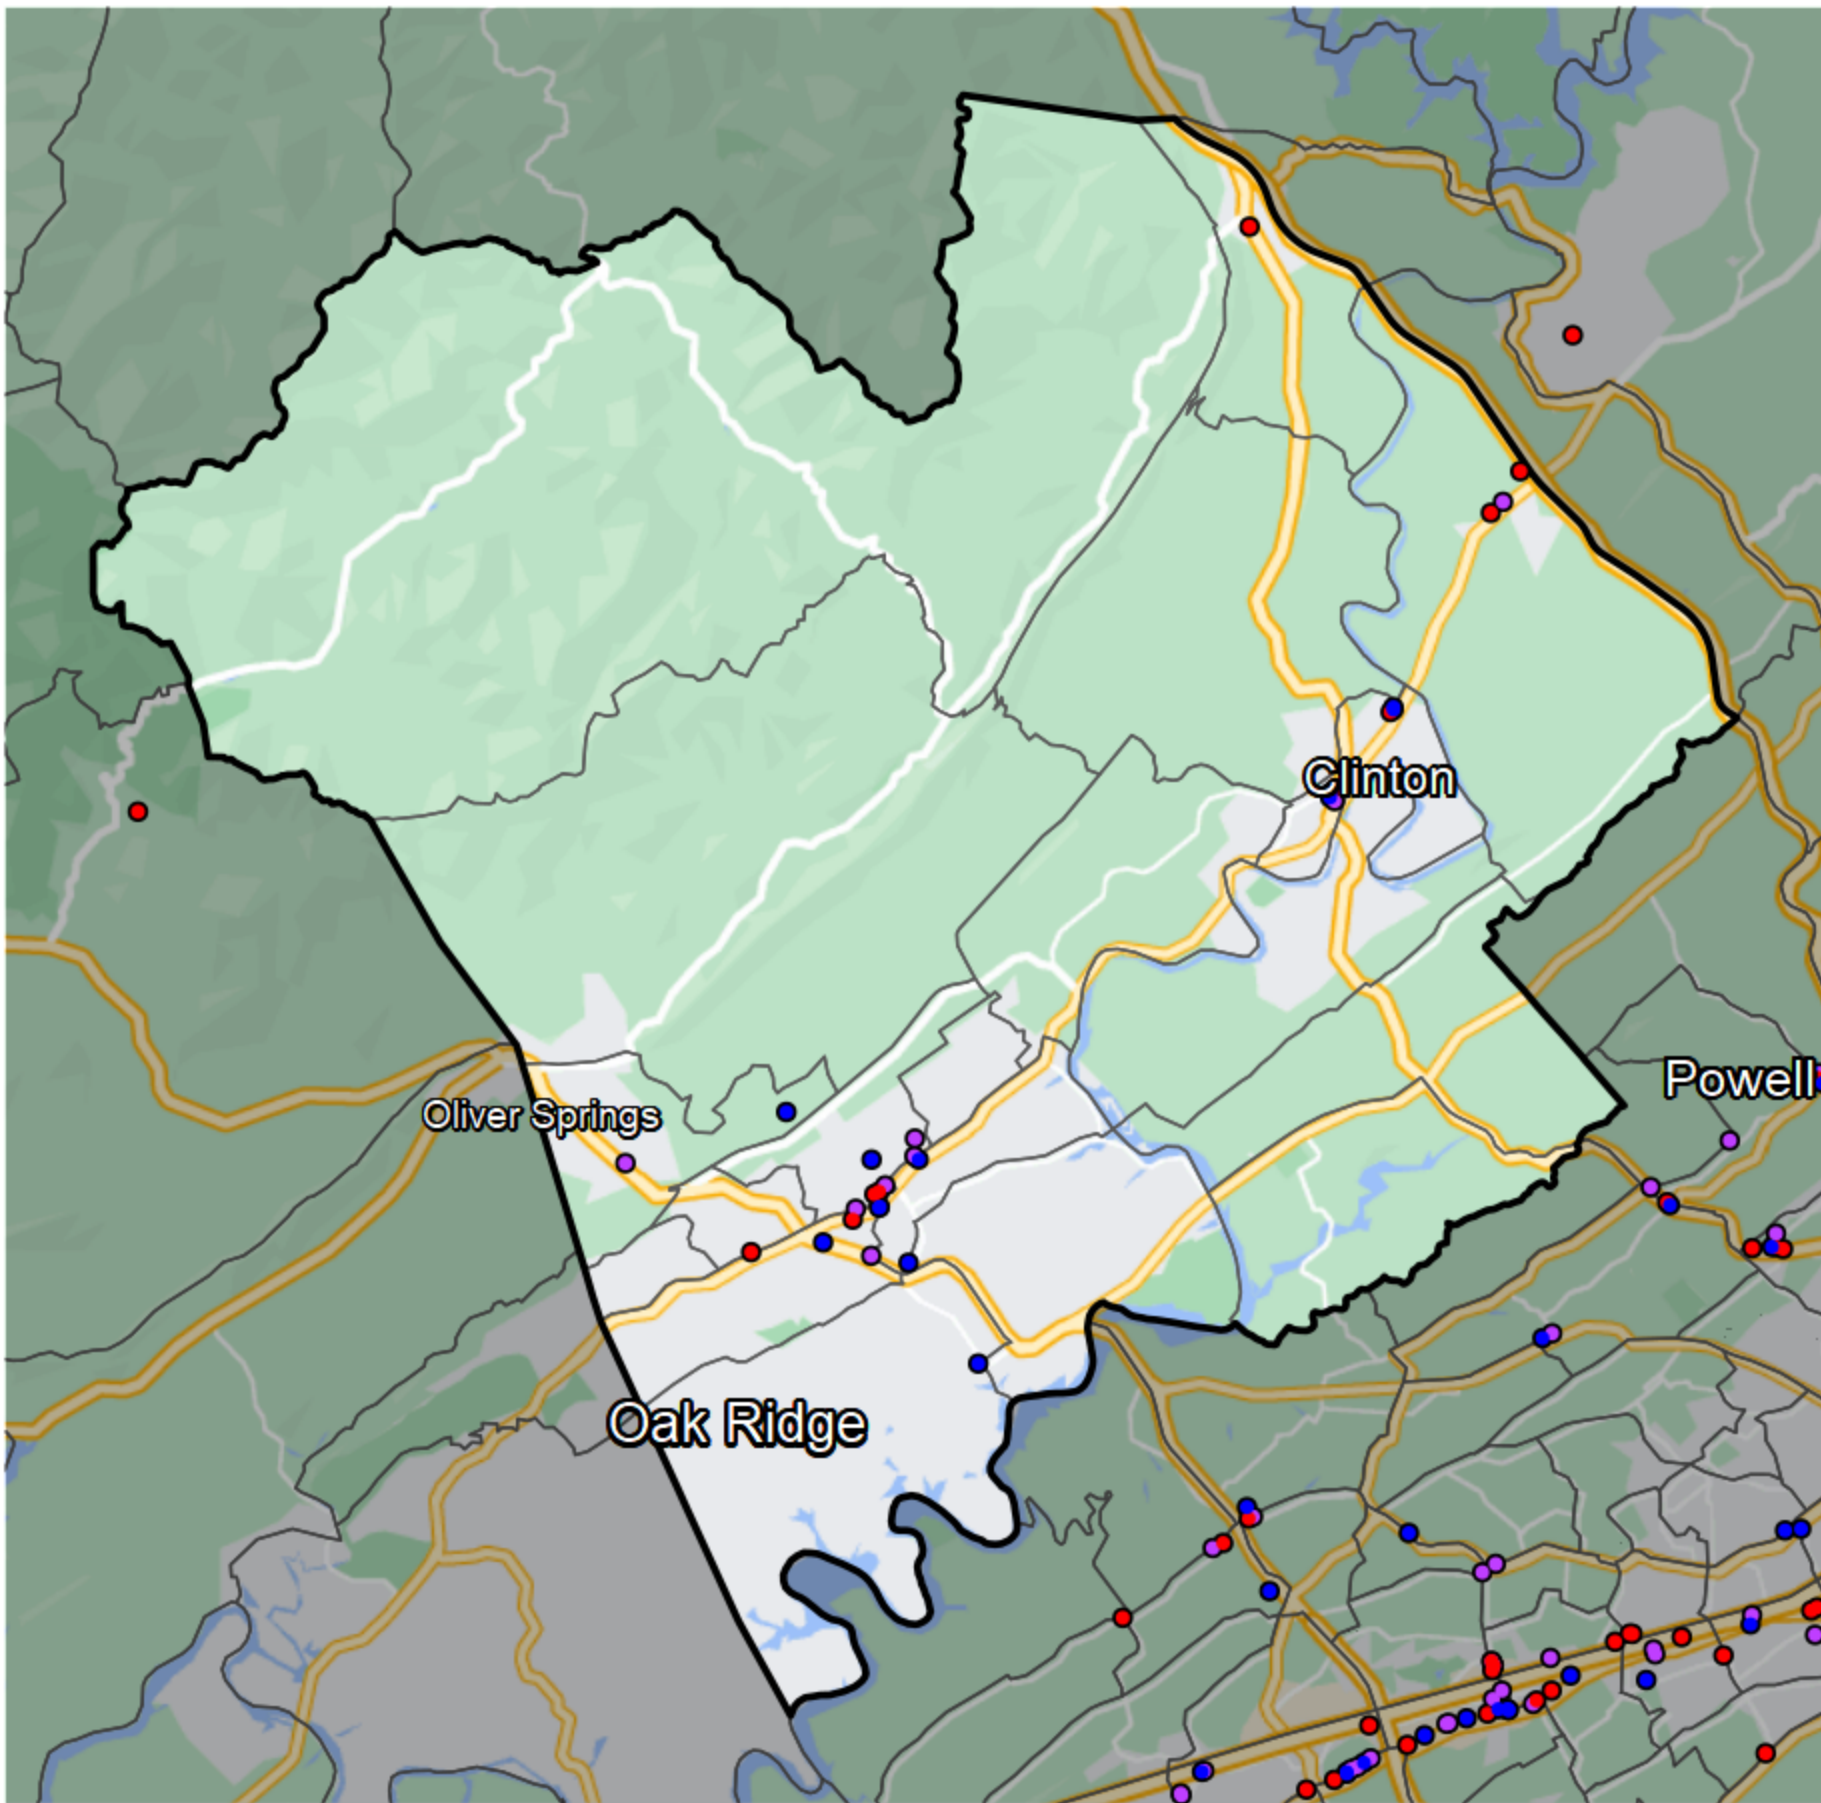

Tennessee - State House District 33

Banking Desert

No Branches within 10 Miles of Population Center

Financial Institutions

- Bank: 8
- Bank, Out-of-State: 9
- Credit Union: 13
- Credit Union, Out-of-State: 0