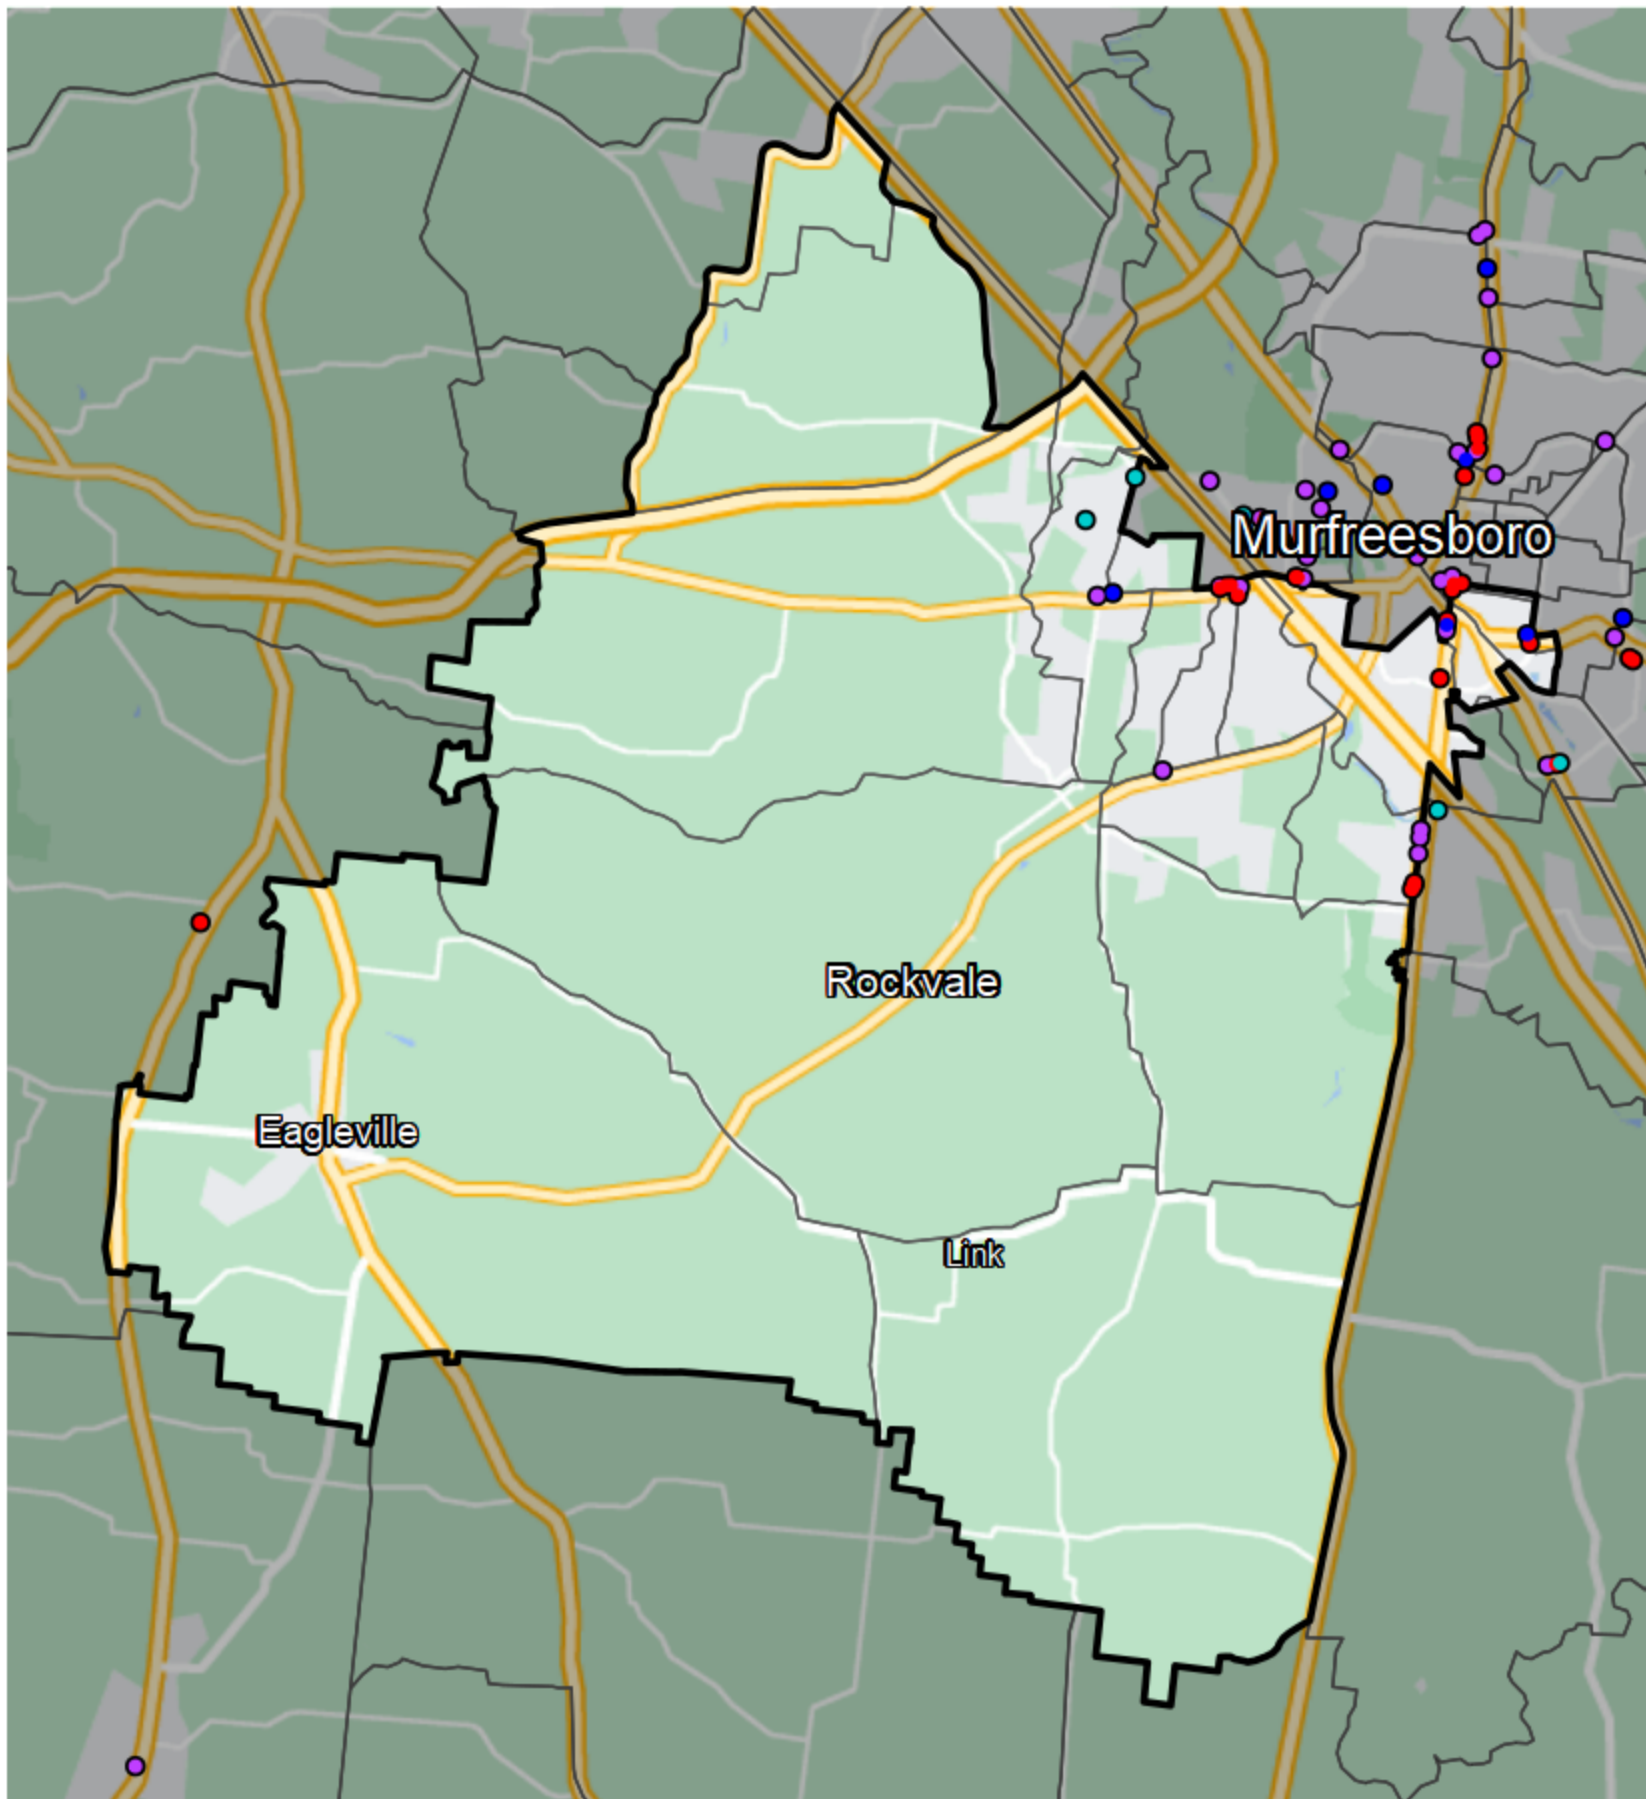

Tennessee - State House District 34

Banking Desert

No Branches within 10 Miles of Population Center

Financial Institutions

- Bank: 7
- Bank, Out-of-State: 10
- Credit Union: 2
- Credit Union, Out-of-State: 2