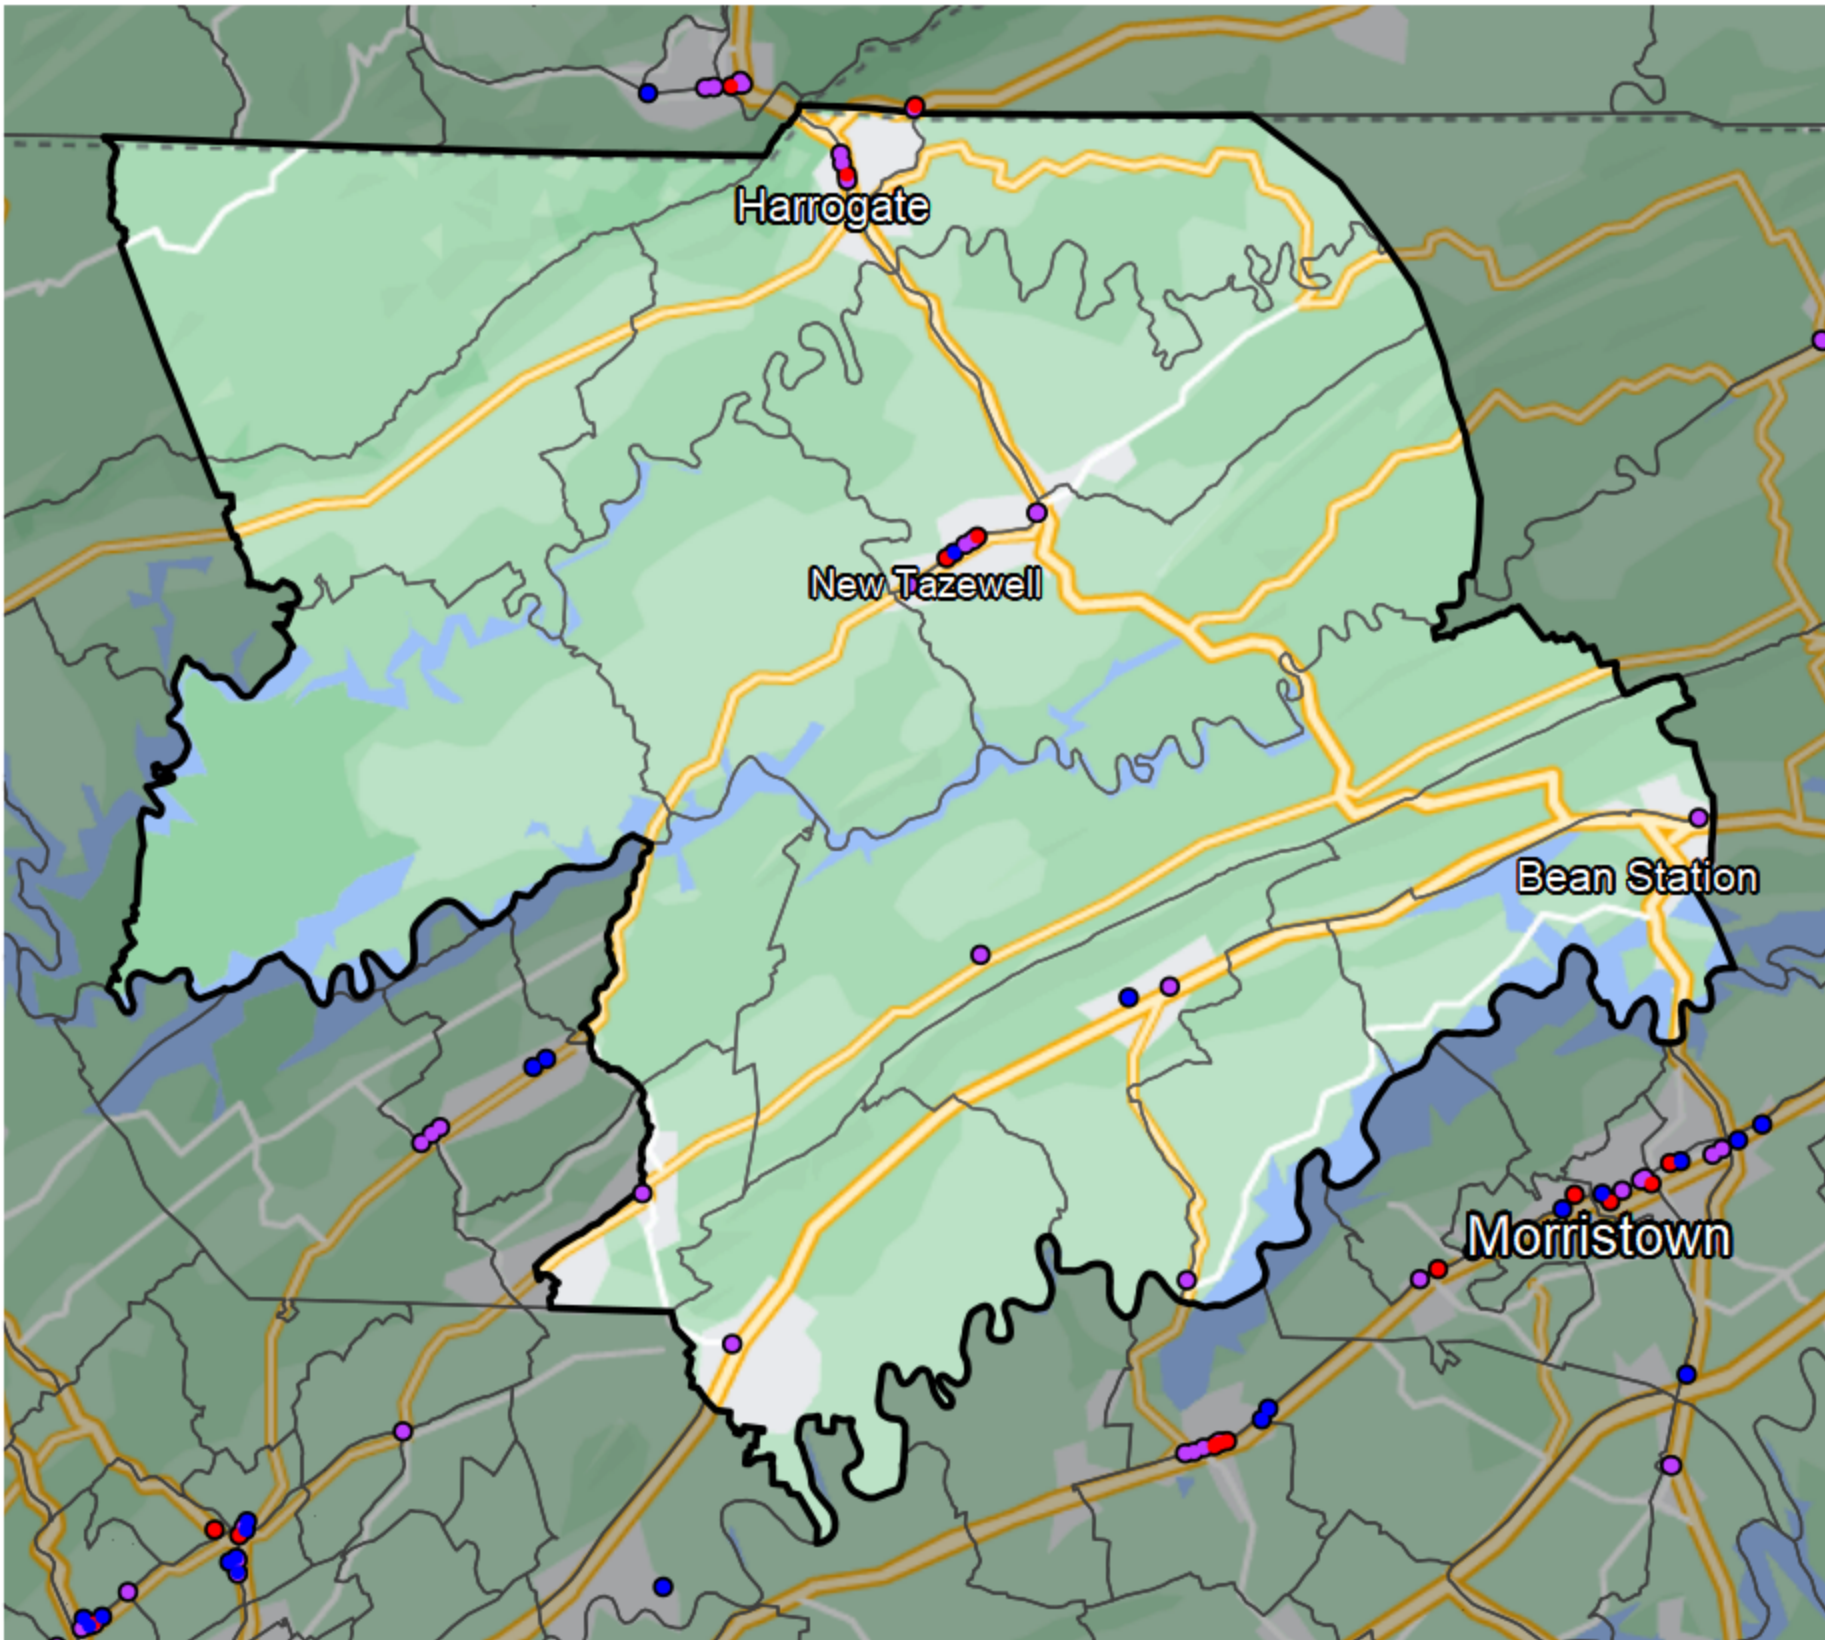

# Tennessee - State House District 35

## Banking Desert

No Branches within 10 Miles of Population Center