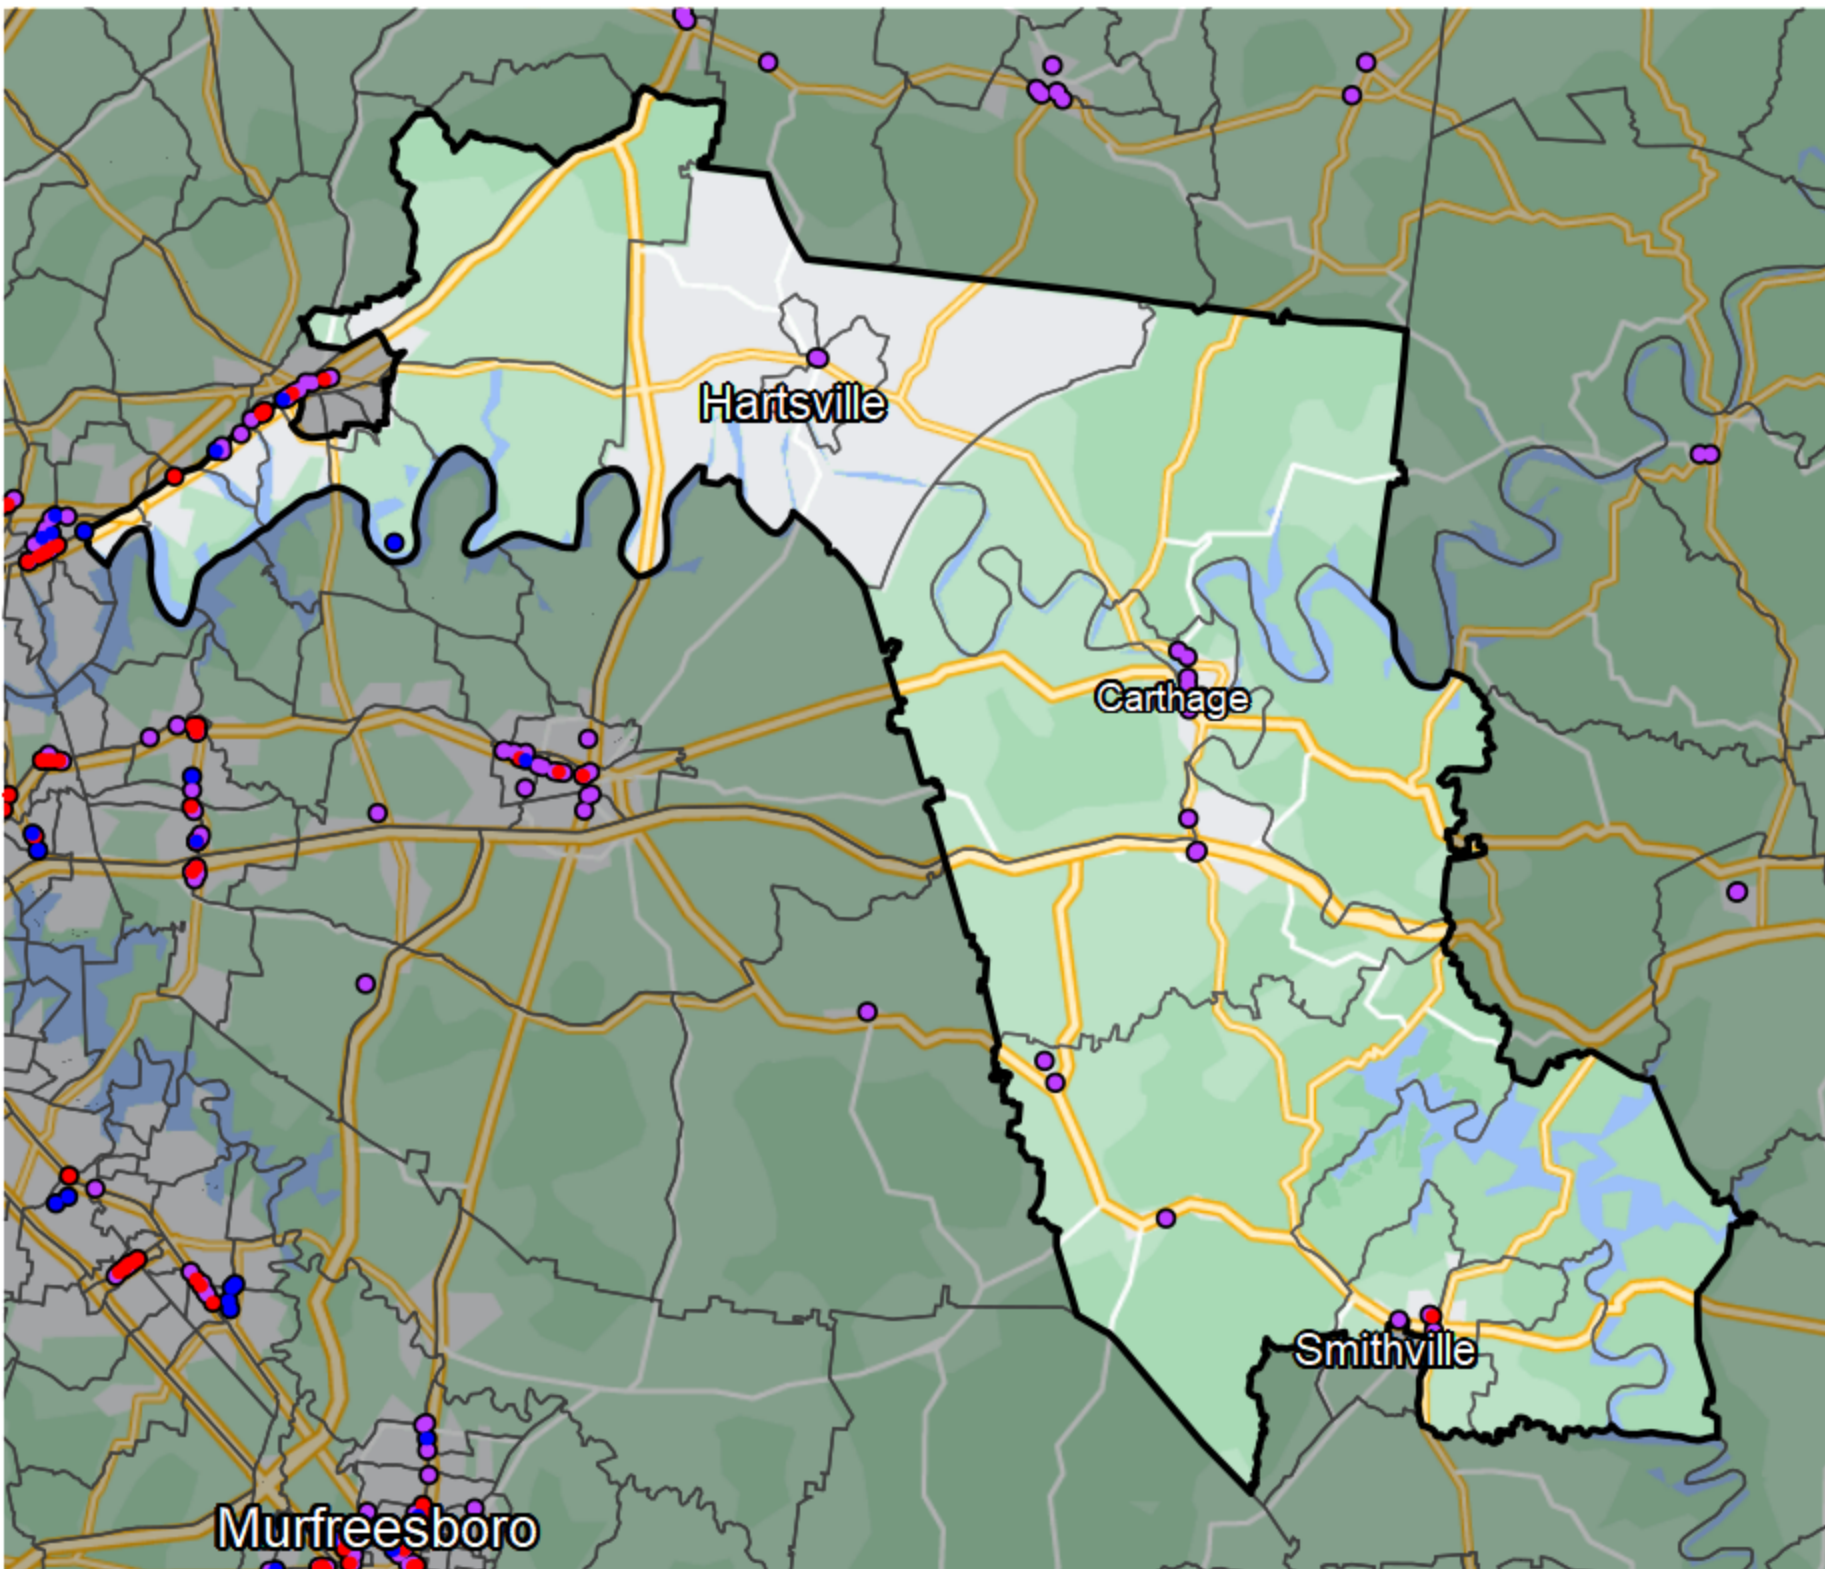

Tennessee - State House District 40

Sources: NCUA, FDIC, UW-Madison Population Lab, CDFI, US Census, Google Maps, CUNA