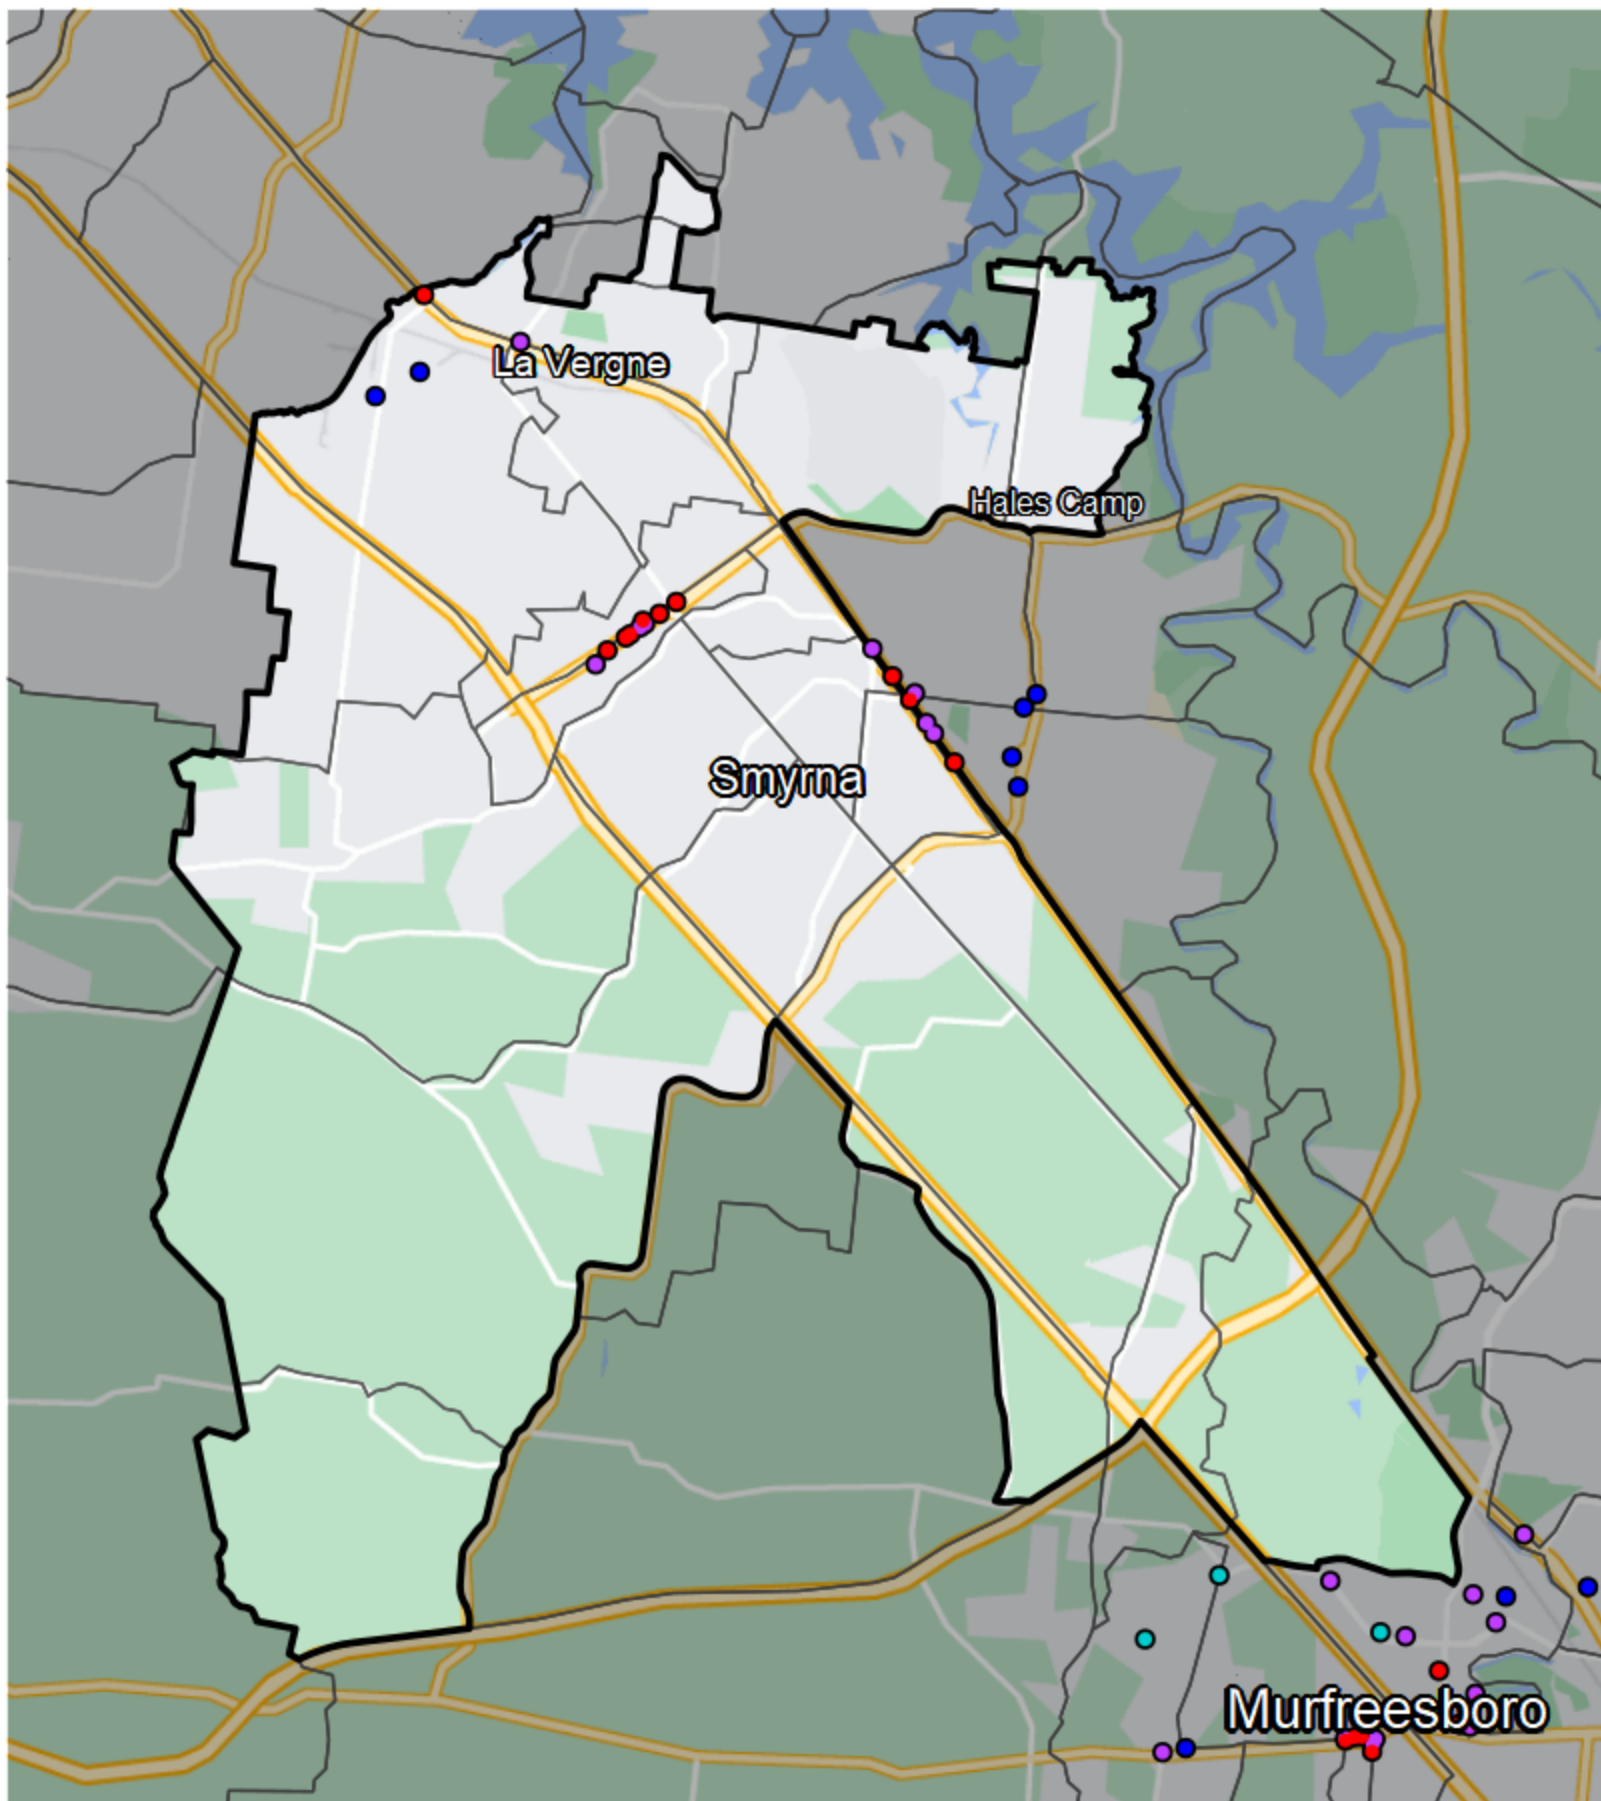

Tennessee - State House District 49

Banking Desert

■ No Branches within 10 Miles of Population Center

Financial Institutions

- Bank: 4
- Bank, Out-of-State: 7
- Credit Union: 2
- Credit Union, Out-of-State: 0