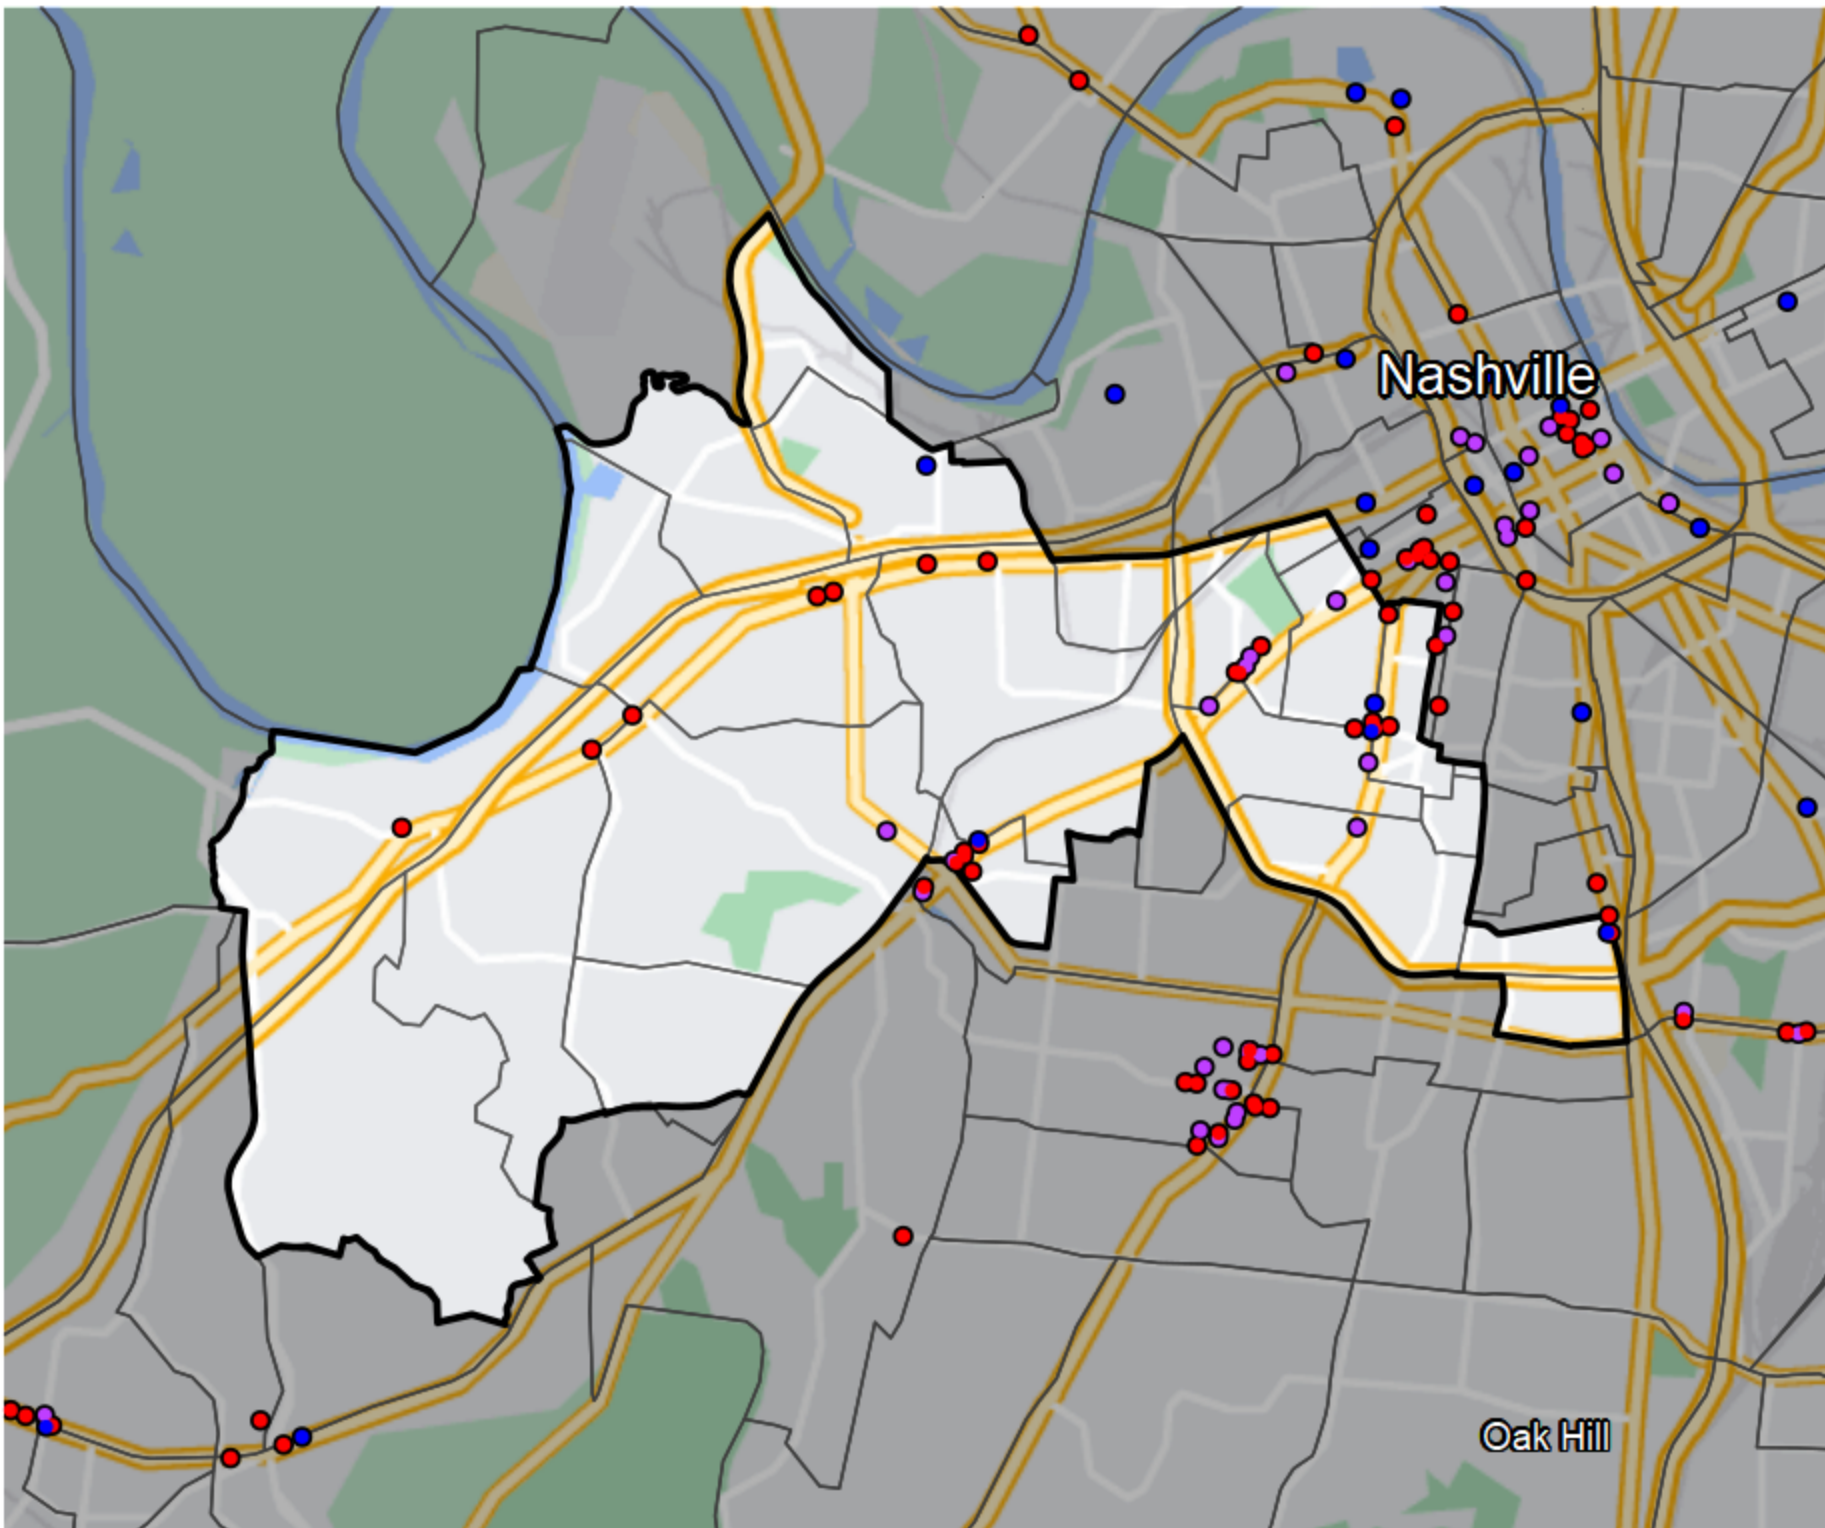

Tennessee - State House District 55

Sources: NCUA, FDIC, UW-Madison Population Lab, CDFI, US Census, Google Maps, CUNA