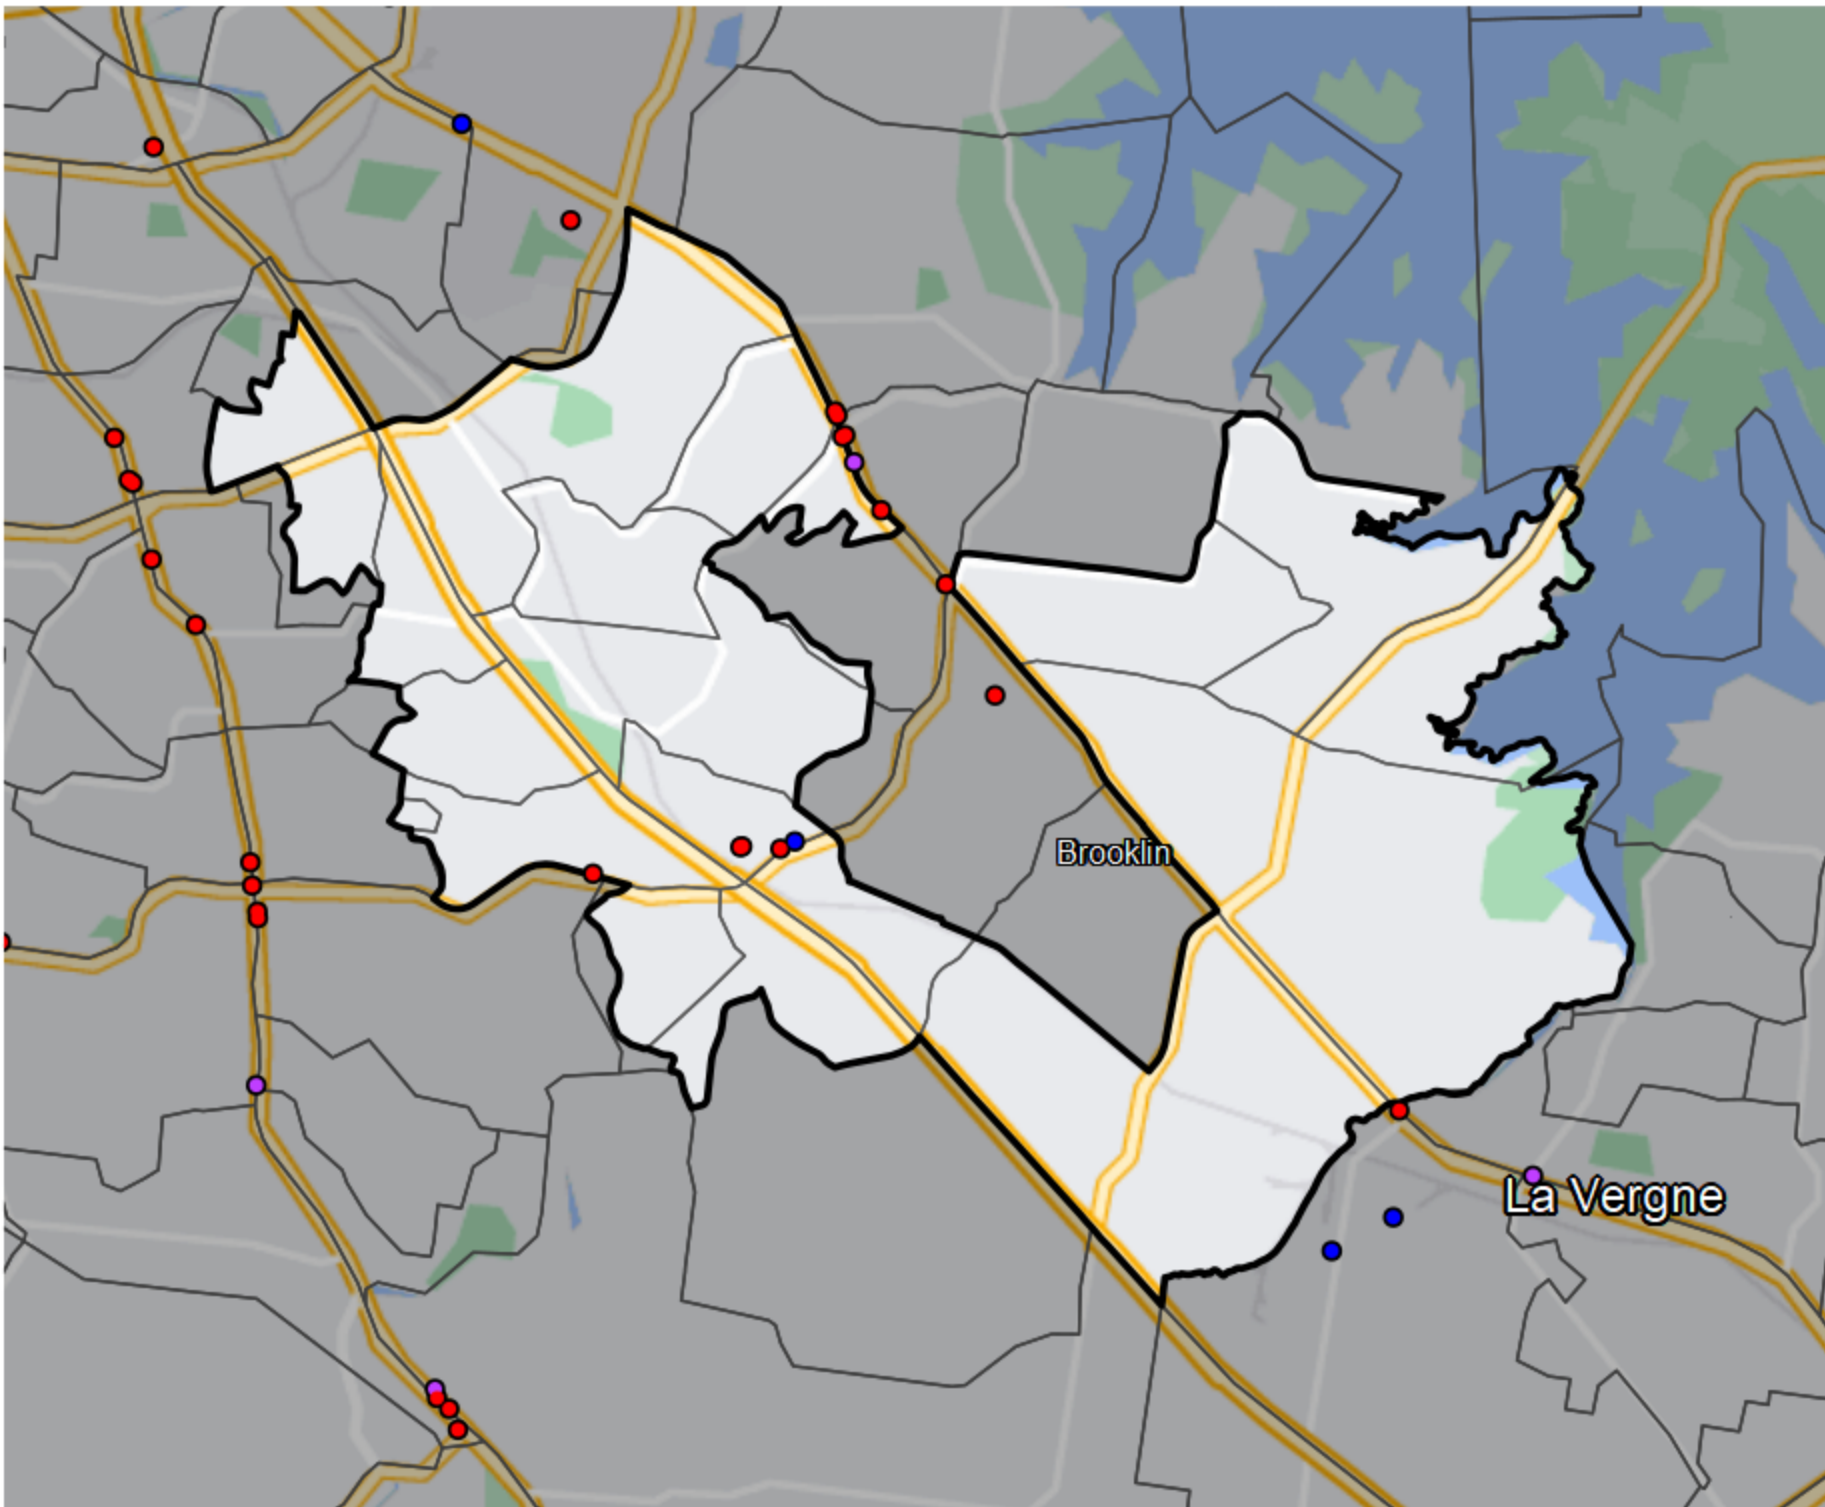

## Tennessee - State House District 59

### Banking Desert

No Branches within 10 Miles of Population Center