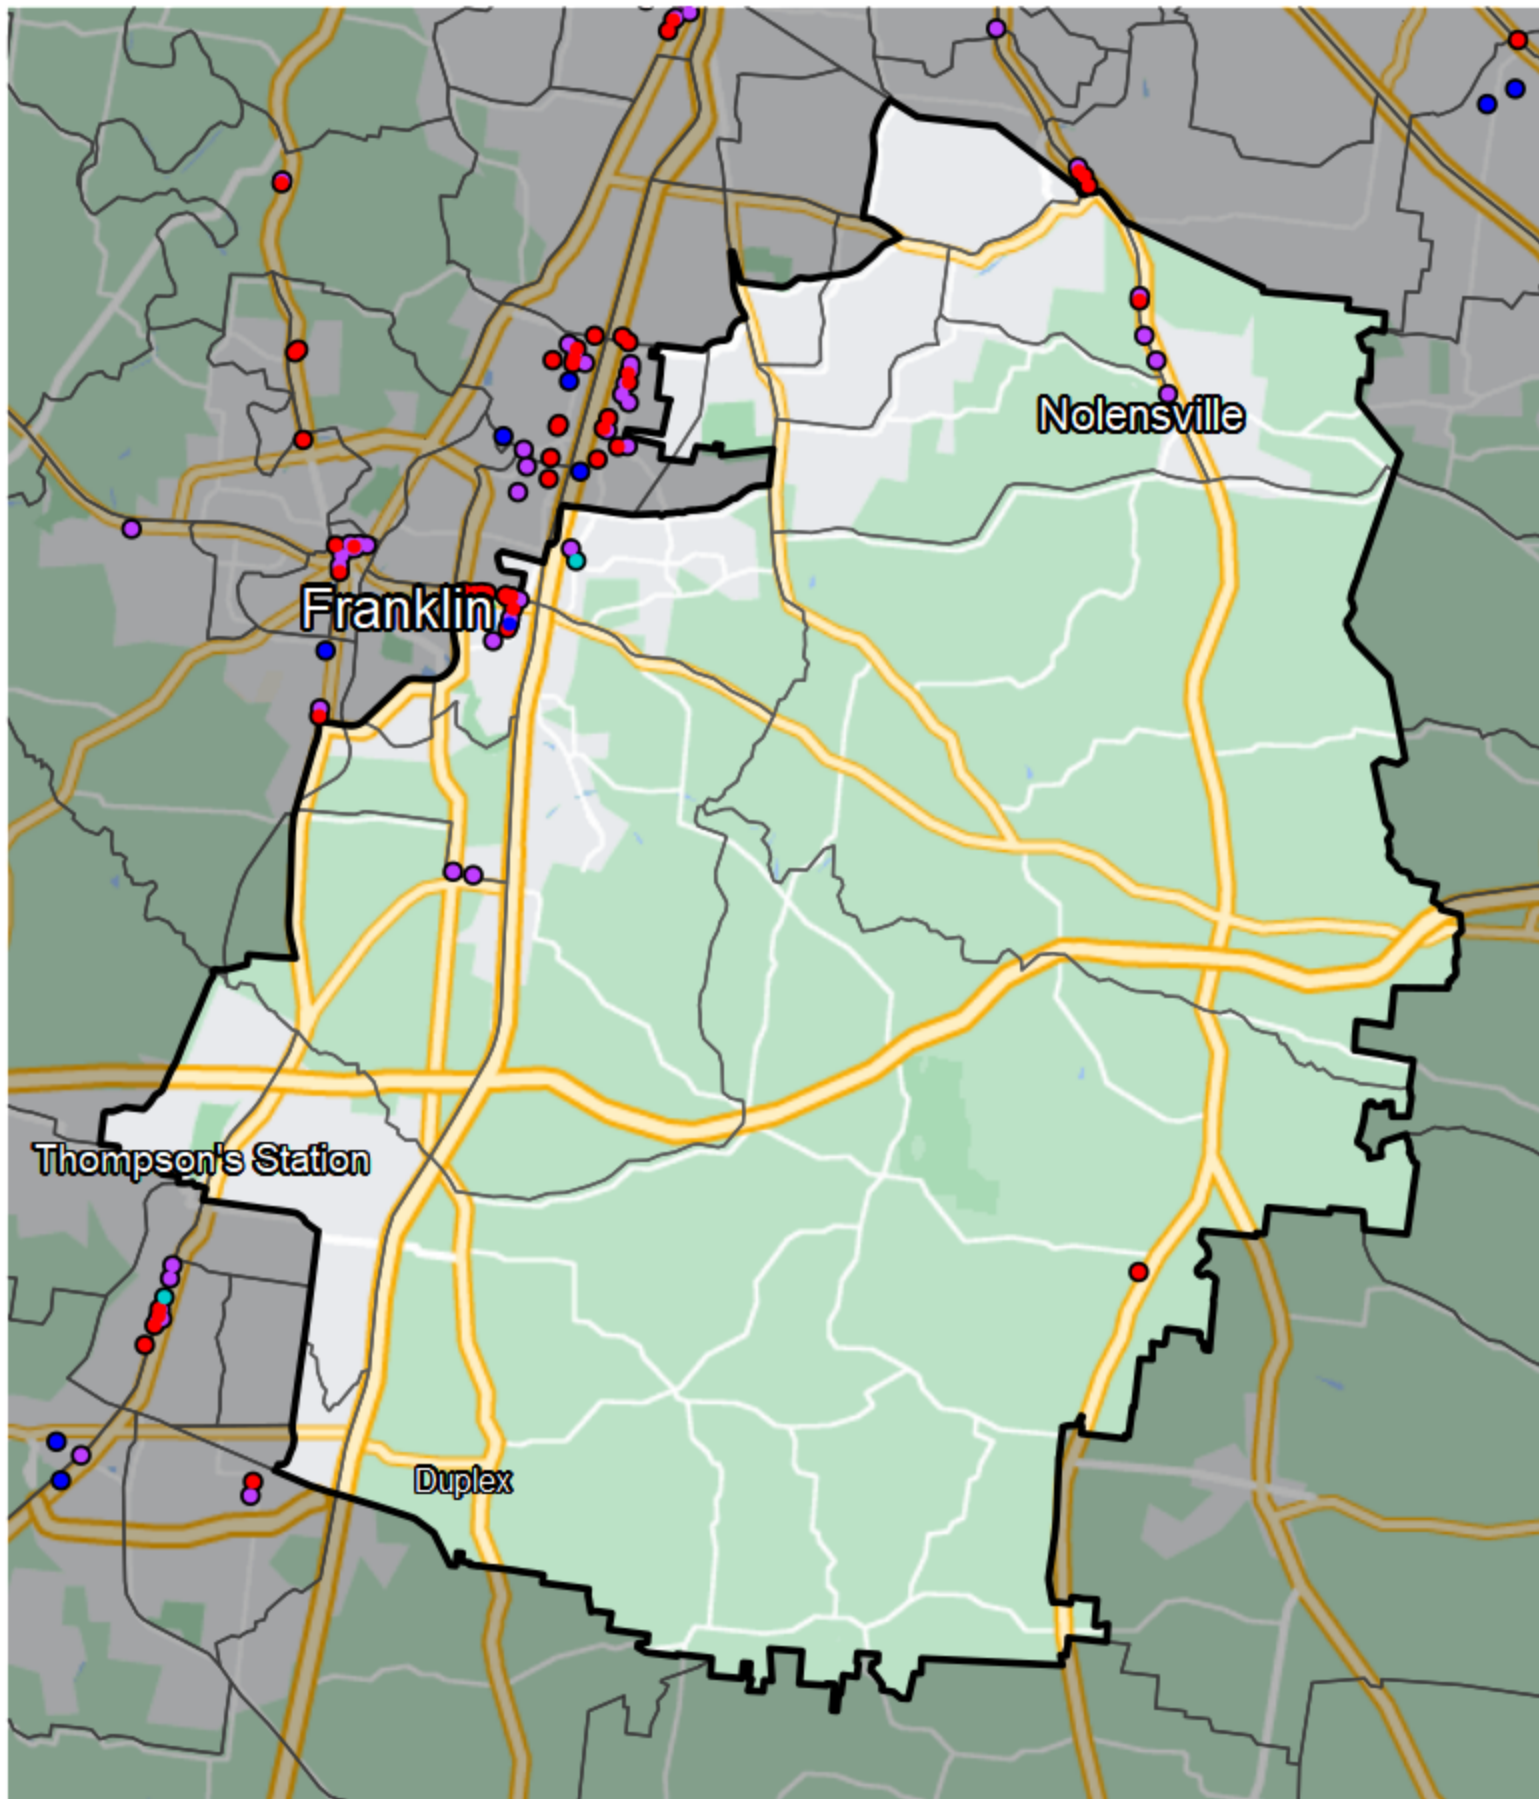

Tennessee - State House District 63

Banking Desert

■ No Branches within 10 Miles of Population Center

Financial Institutions

- Bank: 11
- Bank, Out-of-State: 7
- Credit Union: 1
- Credit Union, Out-of-State: 1