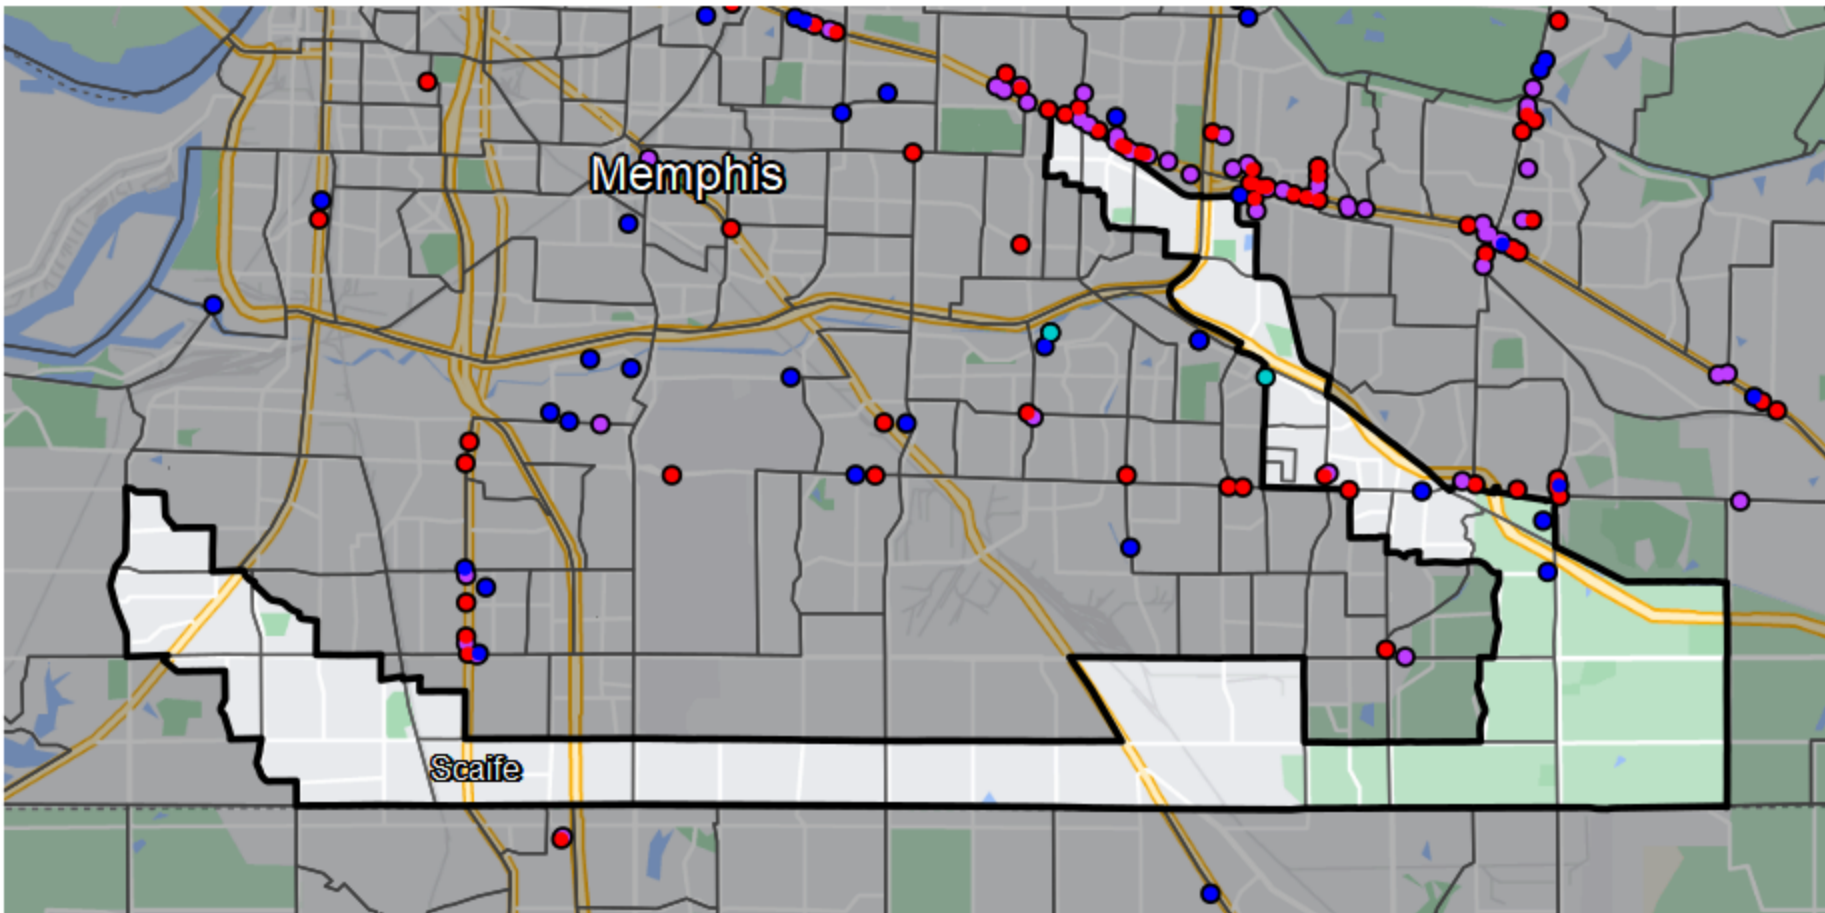

Tennessee - State House District 85

Banking Desert
No Branches within 10 Miles
of Population Center

Financial Institutions
Bank: 1
Bank, Out-of-State: 1
Credit Union: 3
Credit Union, Out-of-State: 0

Sources: NCUA, FDIC, UW-Madison Population Lab, CDFI, US Census, Google Maps, CUNA