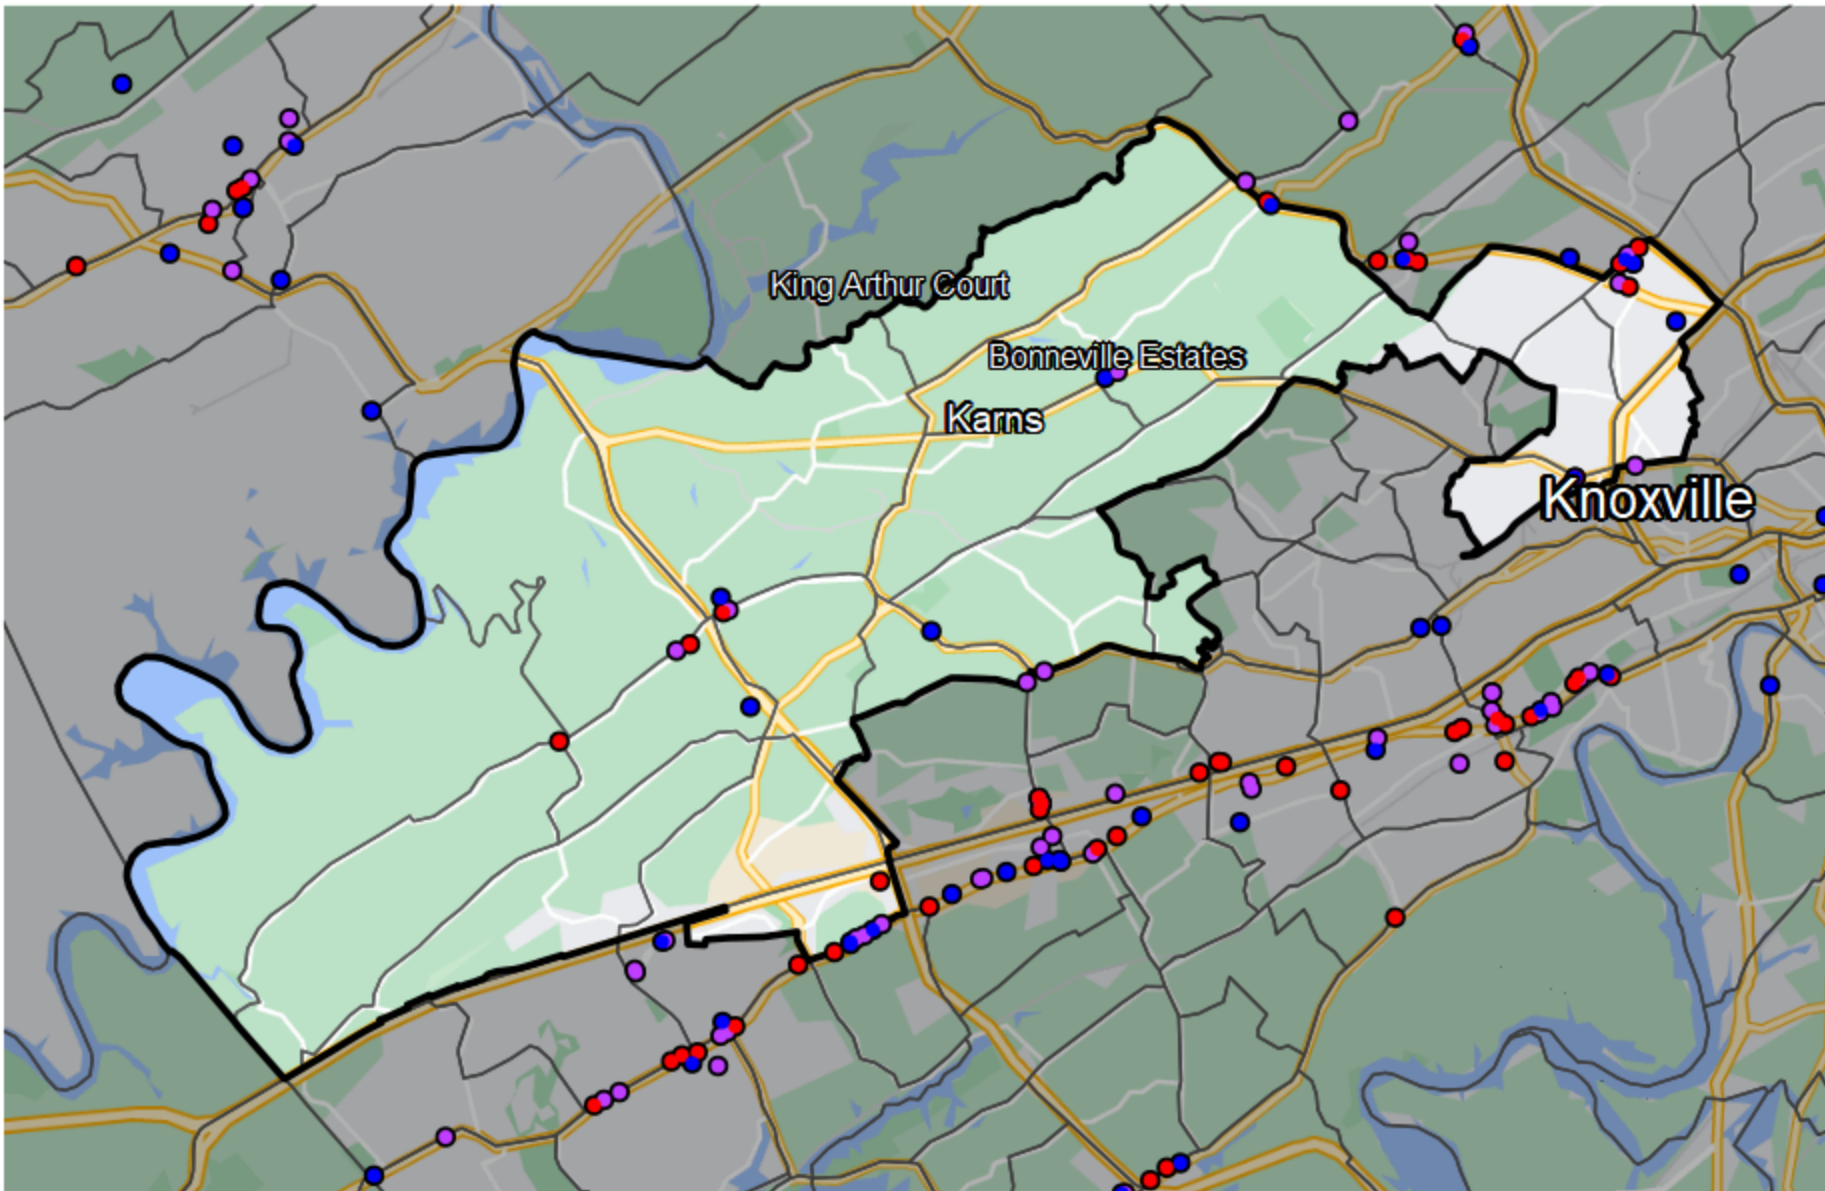

Tennessee - State House District 89

Banking Desert
No Branches within 10 Miles of Population Center

Financial Institutions
Bank: 10
Bank, Out-of-State: 8
Credit Union: 13
Credit Union, Out-of-State: 0

Sources: NCUA, FDIC, UW-Madison Population Lab, CDFI, US Census, Google Maps, CUNA