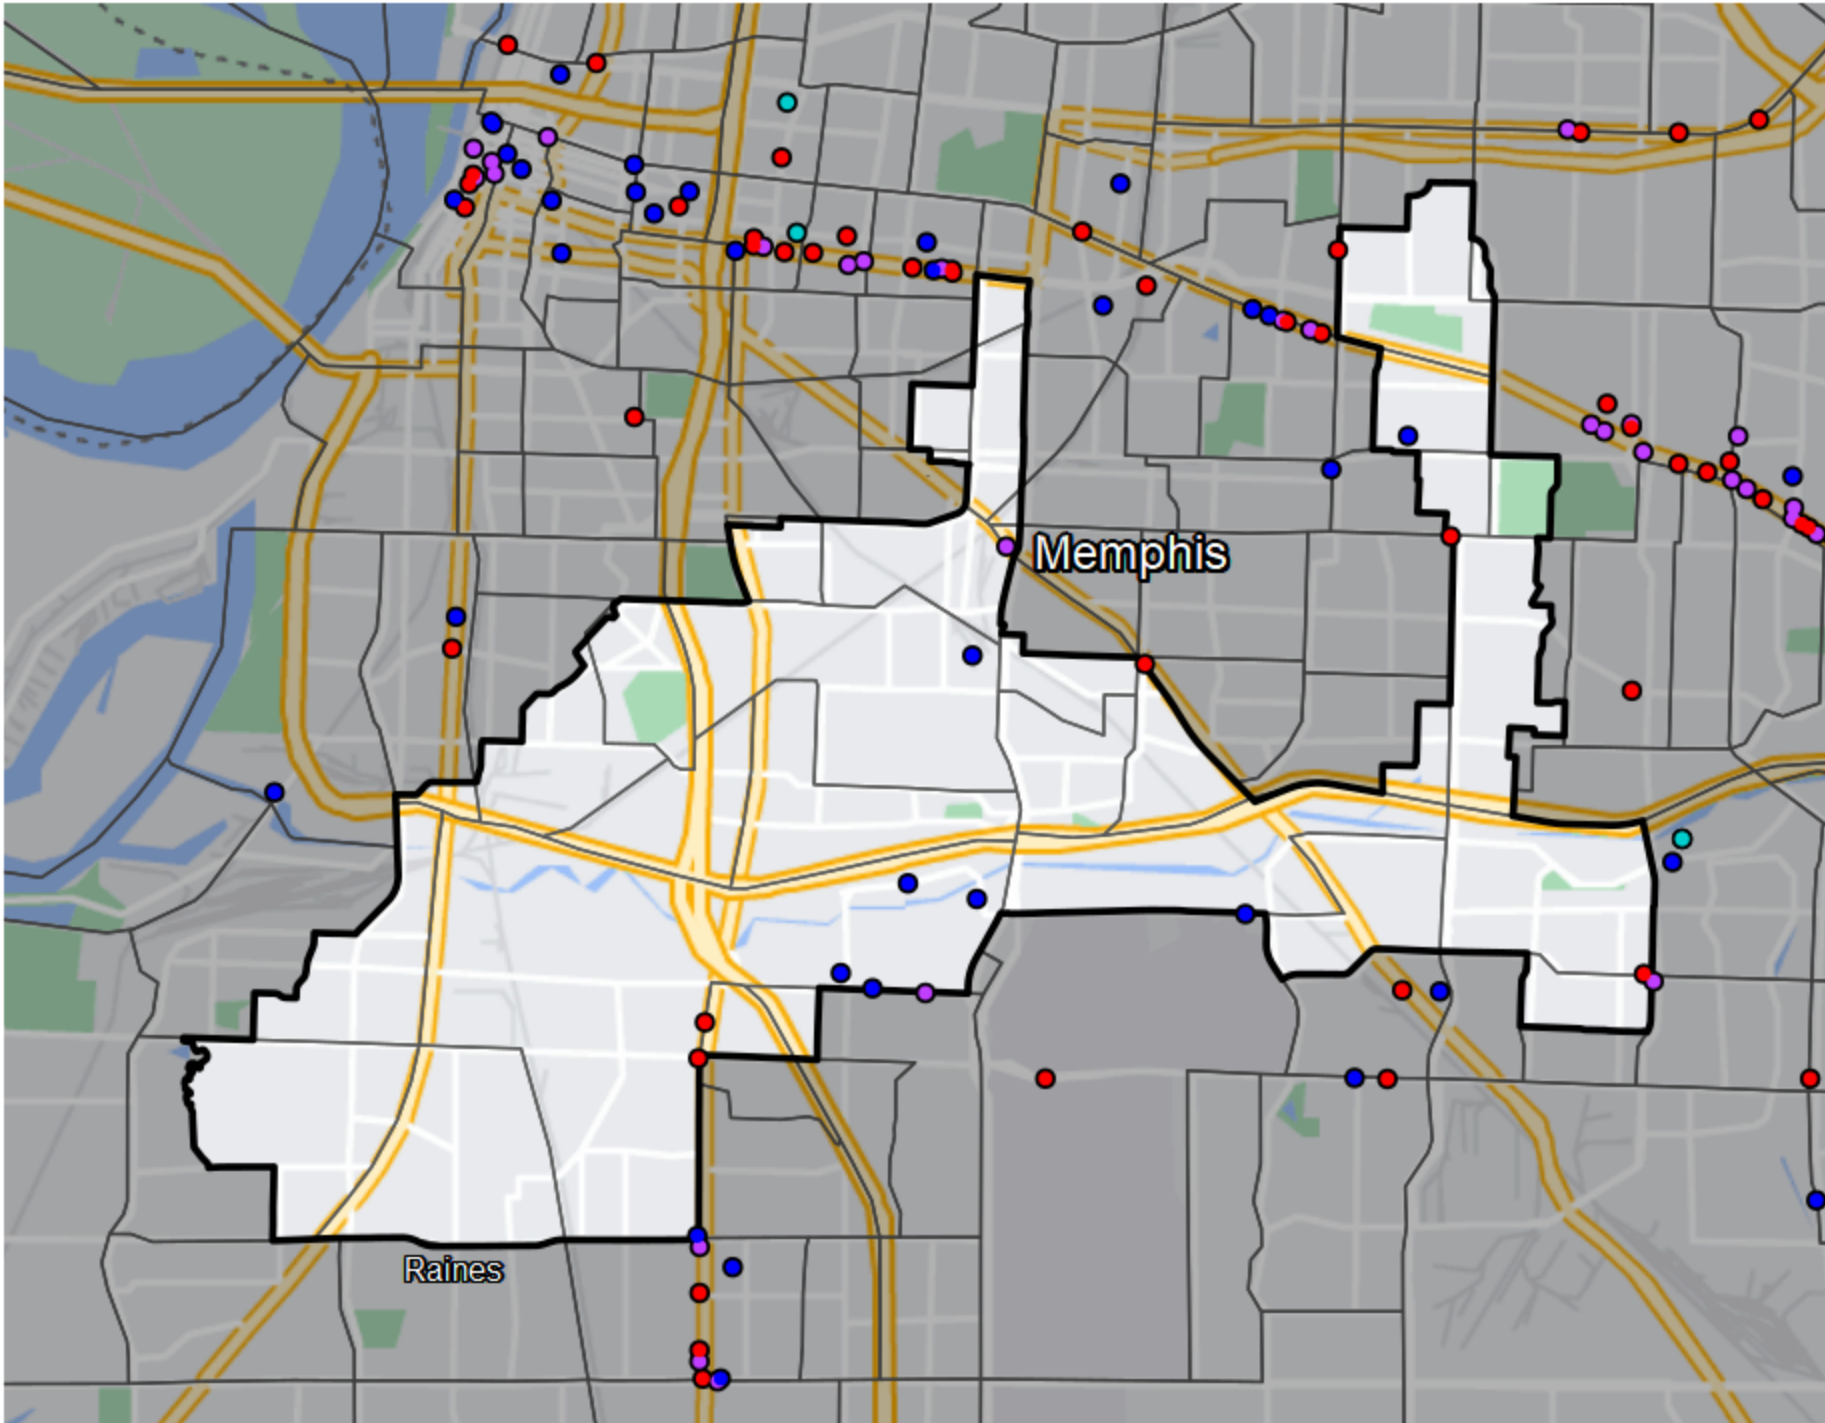

Tennessee - State House District 91

Banking Desert
No Branches within 10 Miles of Population Center

Financial Institutions
Bank: 1
Bank, Out-of-State: 3
Credit Union: 7
Credit Union, Out-of-State: 0

Sources: NCUA, FDIC, UW-Madison Population Lab, CDFI, US Census, Google Maps, CUNA