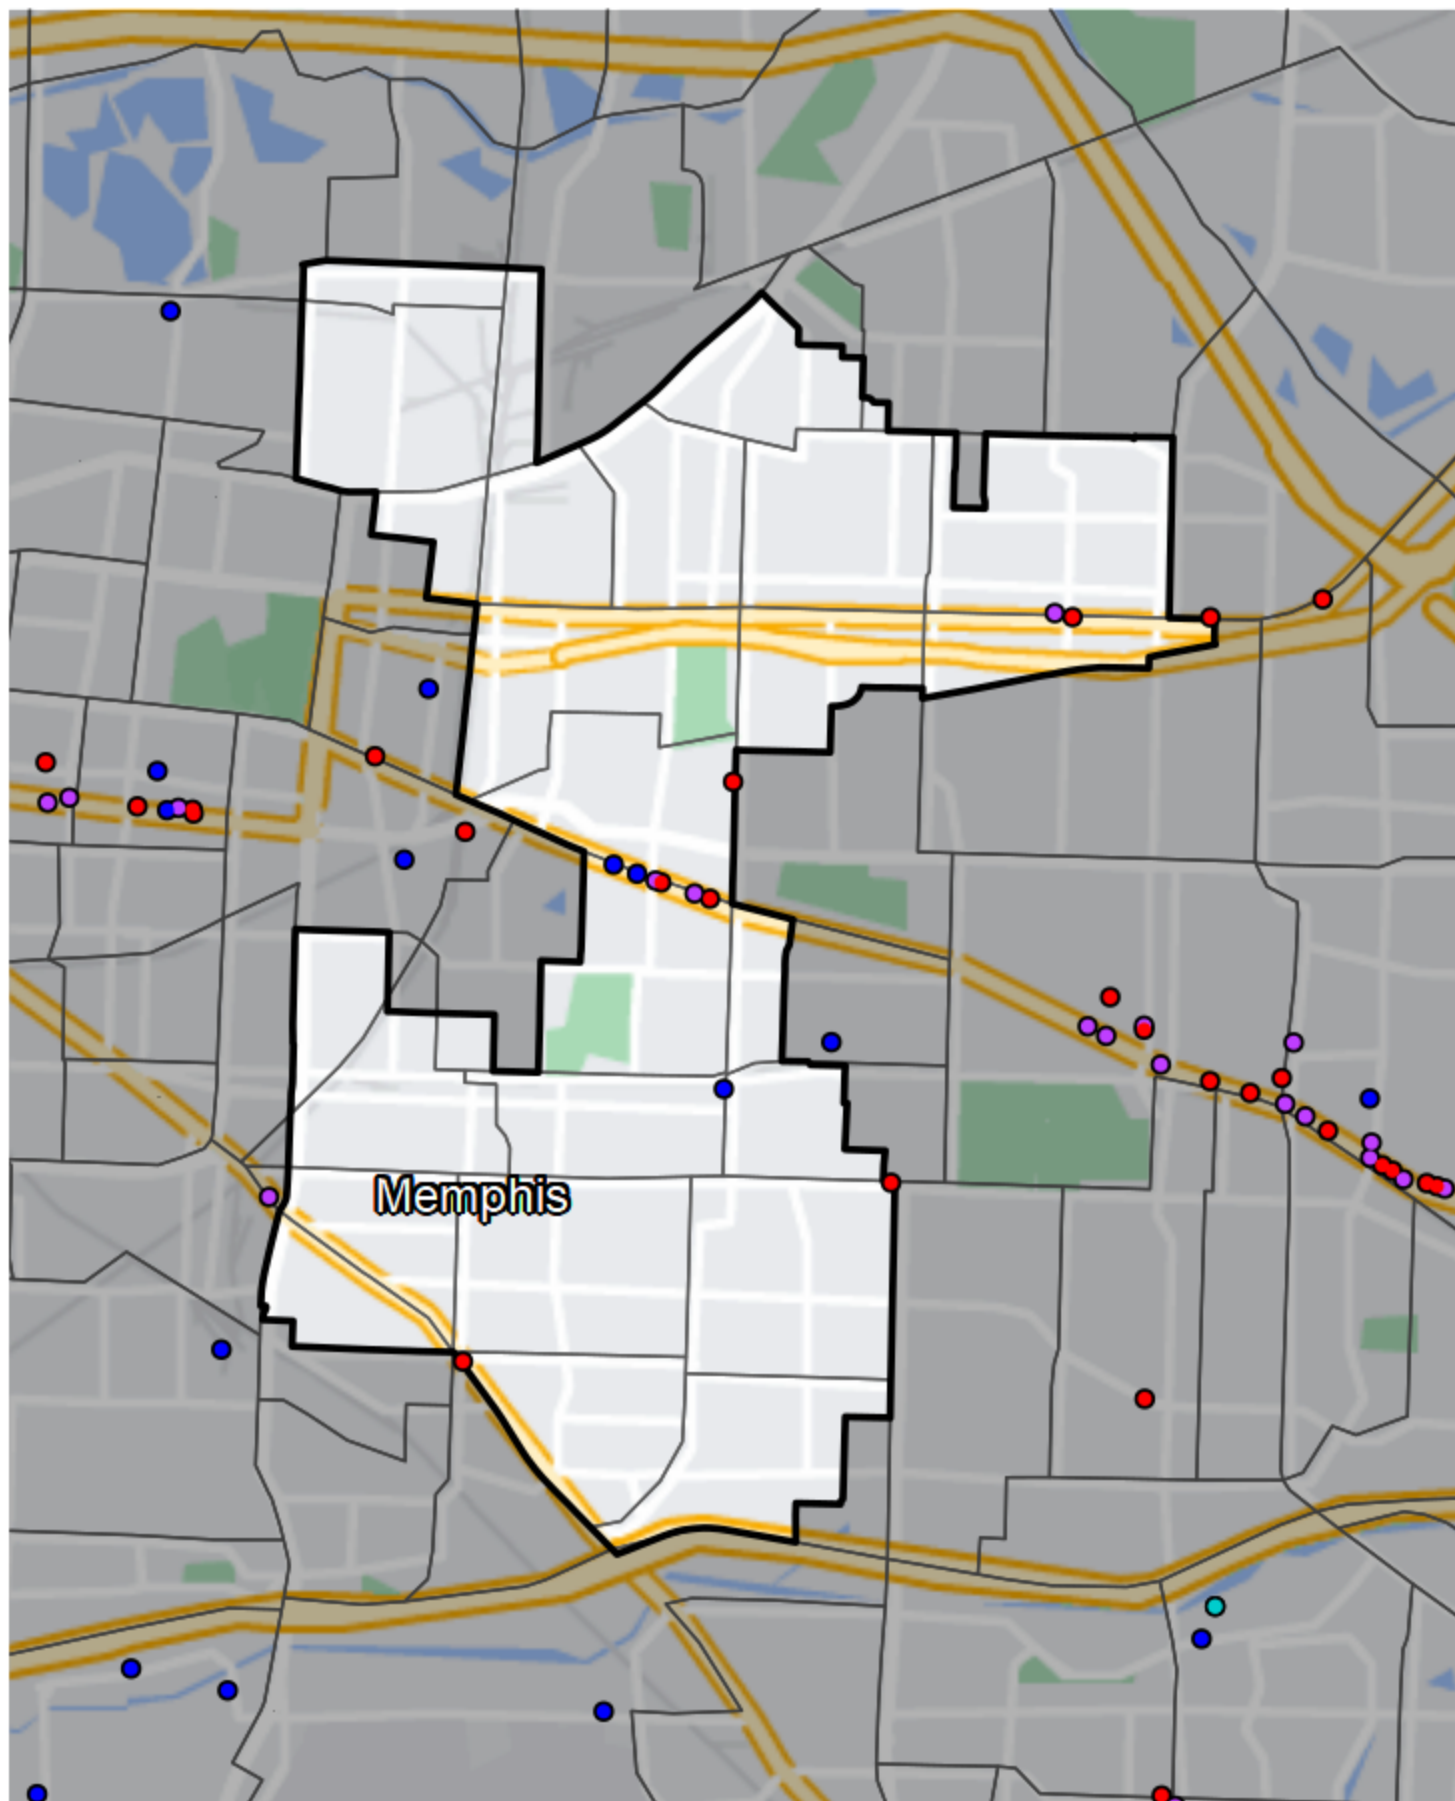

Tennessee - State House District 93

Banking Desert

No Branches within 10 Miles of Population Center

Financial Institutions

- Bank: 3
- Bank, Out-of-State: 6
- Credit Union: 3
- Credit Union, Out-of-State: 0