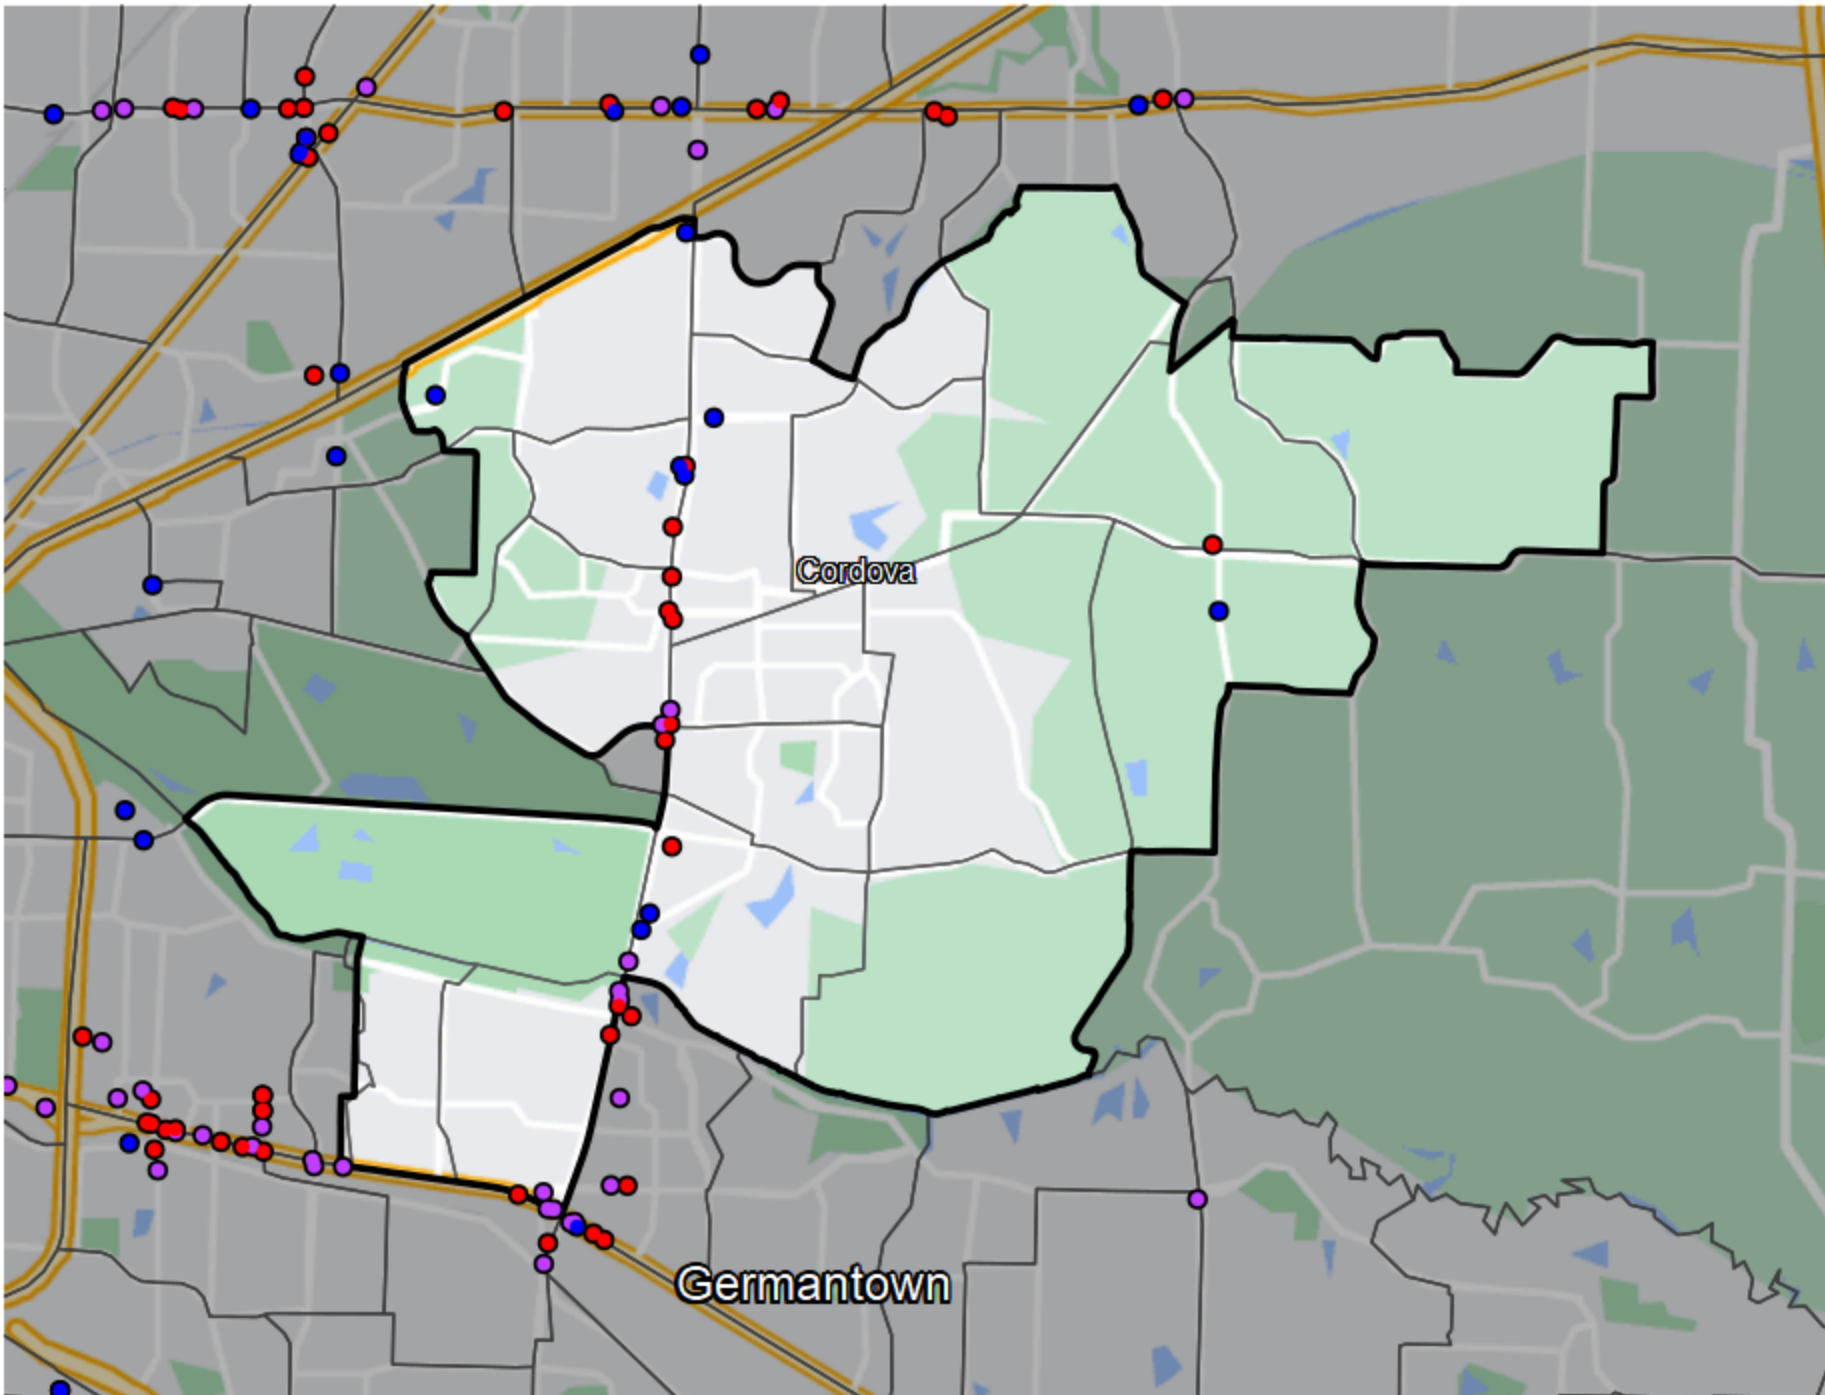

Tennessee - State House District 96

Banking Desert

■ No Branches within 10 Miles of Population Center

Financial Institutions

- Bank: 6
- Bank, Out-of-State: 9
- Credit Union: 8
- Credit Union, Out-of-State: 0