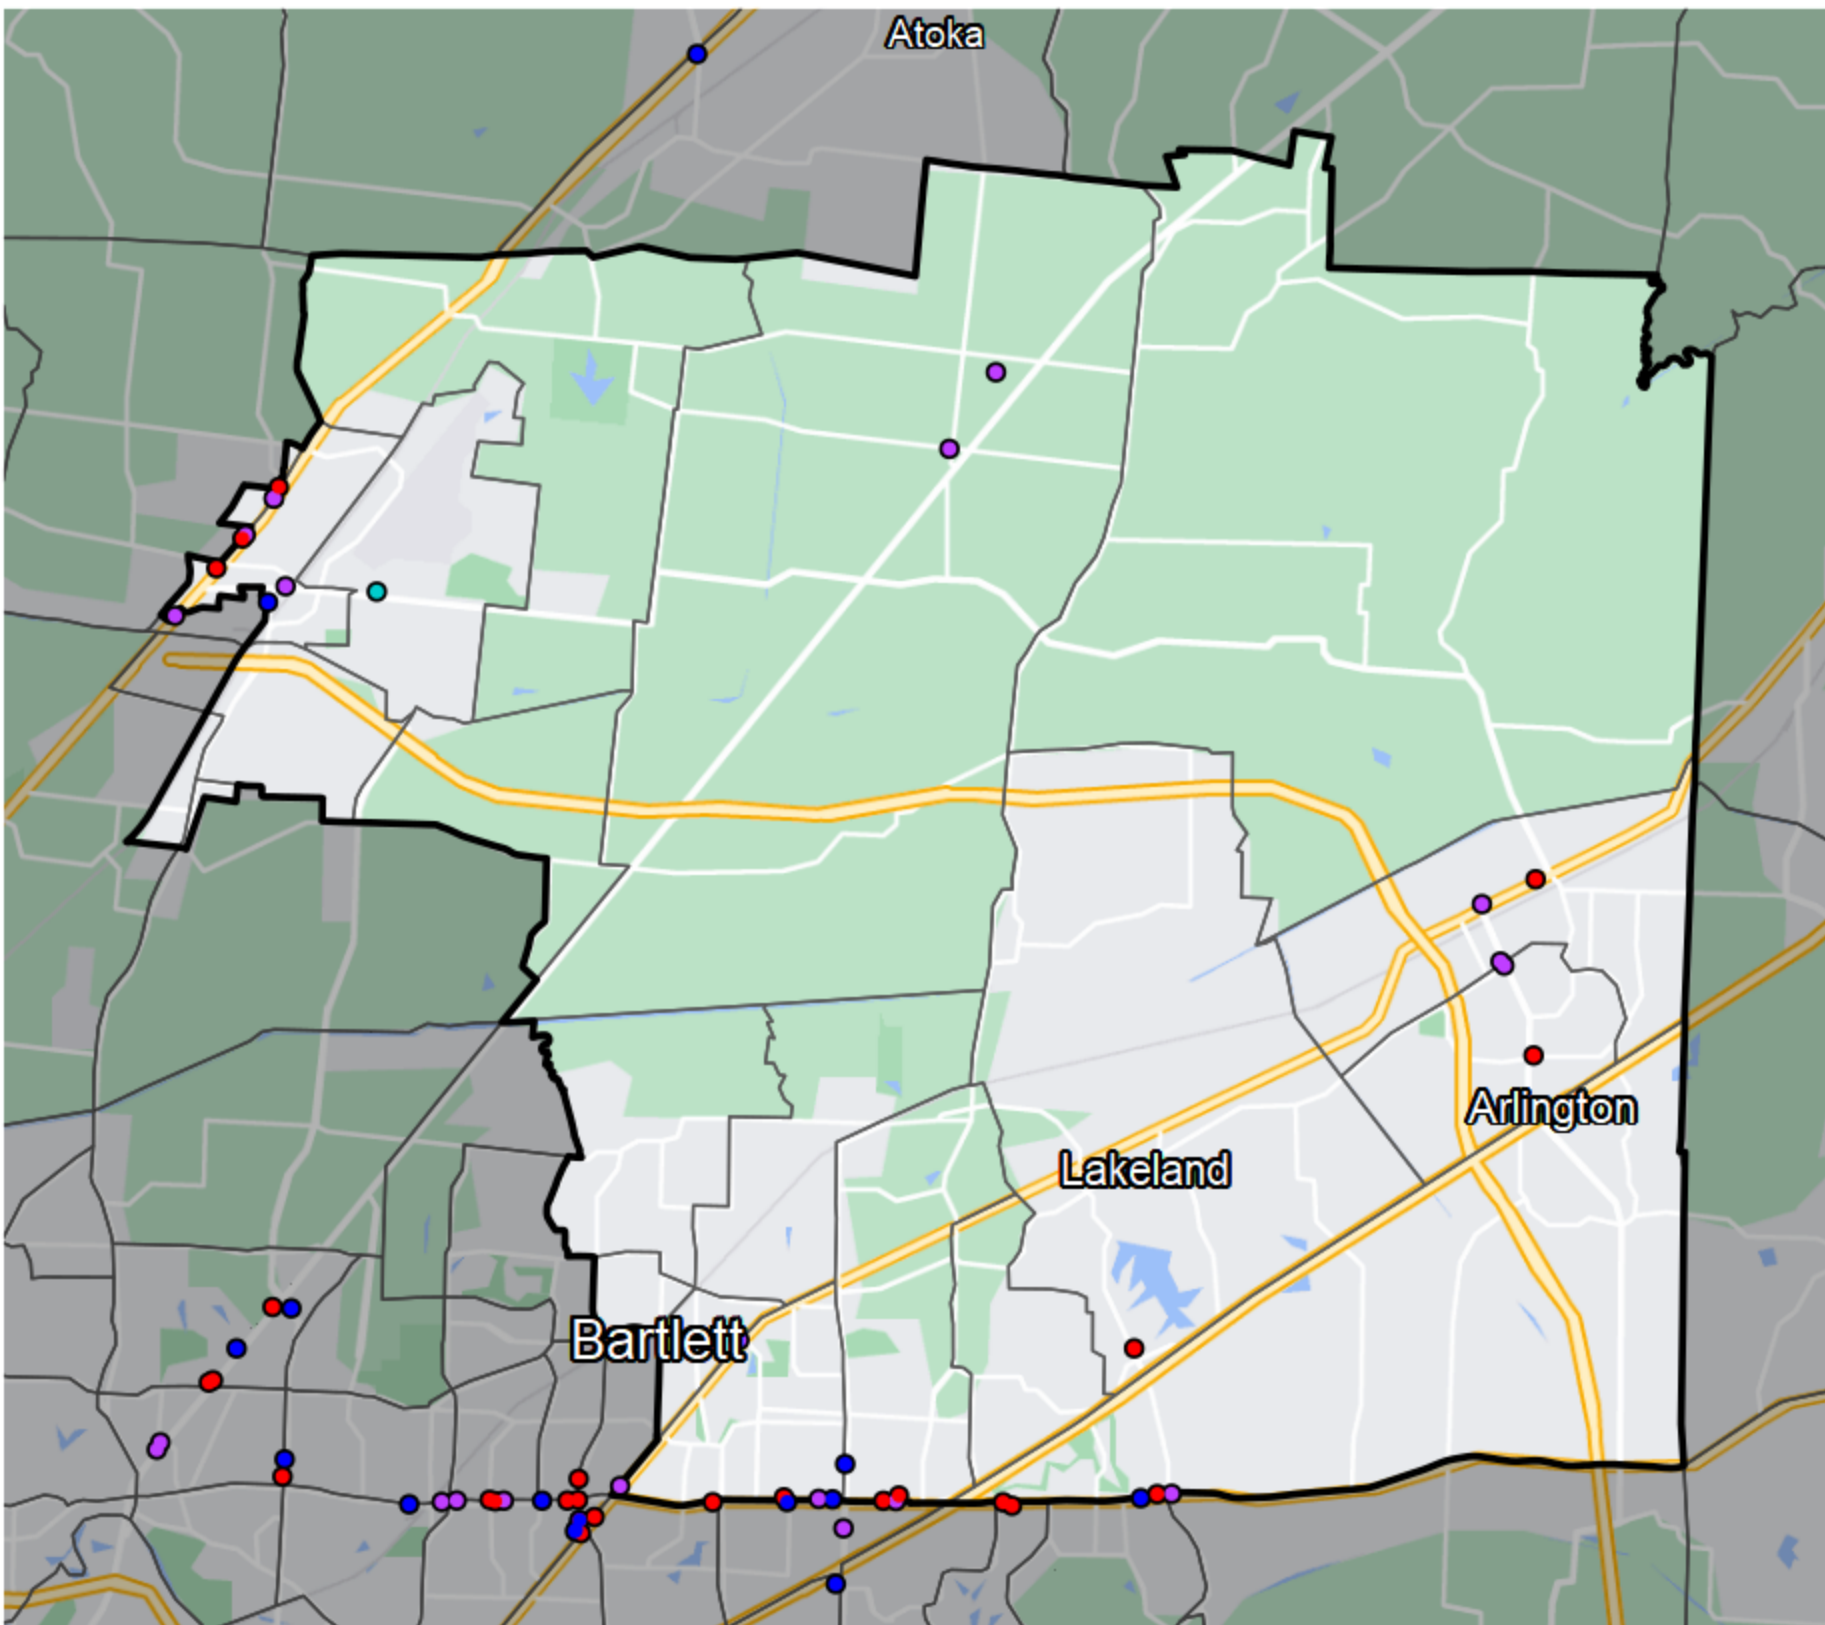

Tennessee - State House District 99

Banking Desert

No Branches within 10 Miles of Population Center

Financial Institutions

- Bank: 13
- Bank, Out-of-State: 10
- Credit Union: 3
- Credit Union, Out-of-State: 1