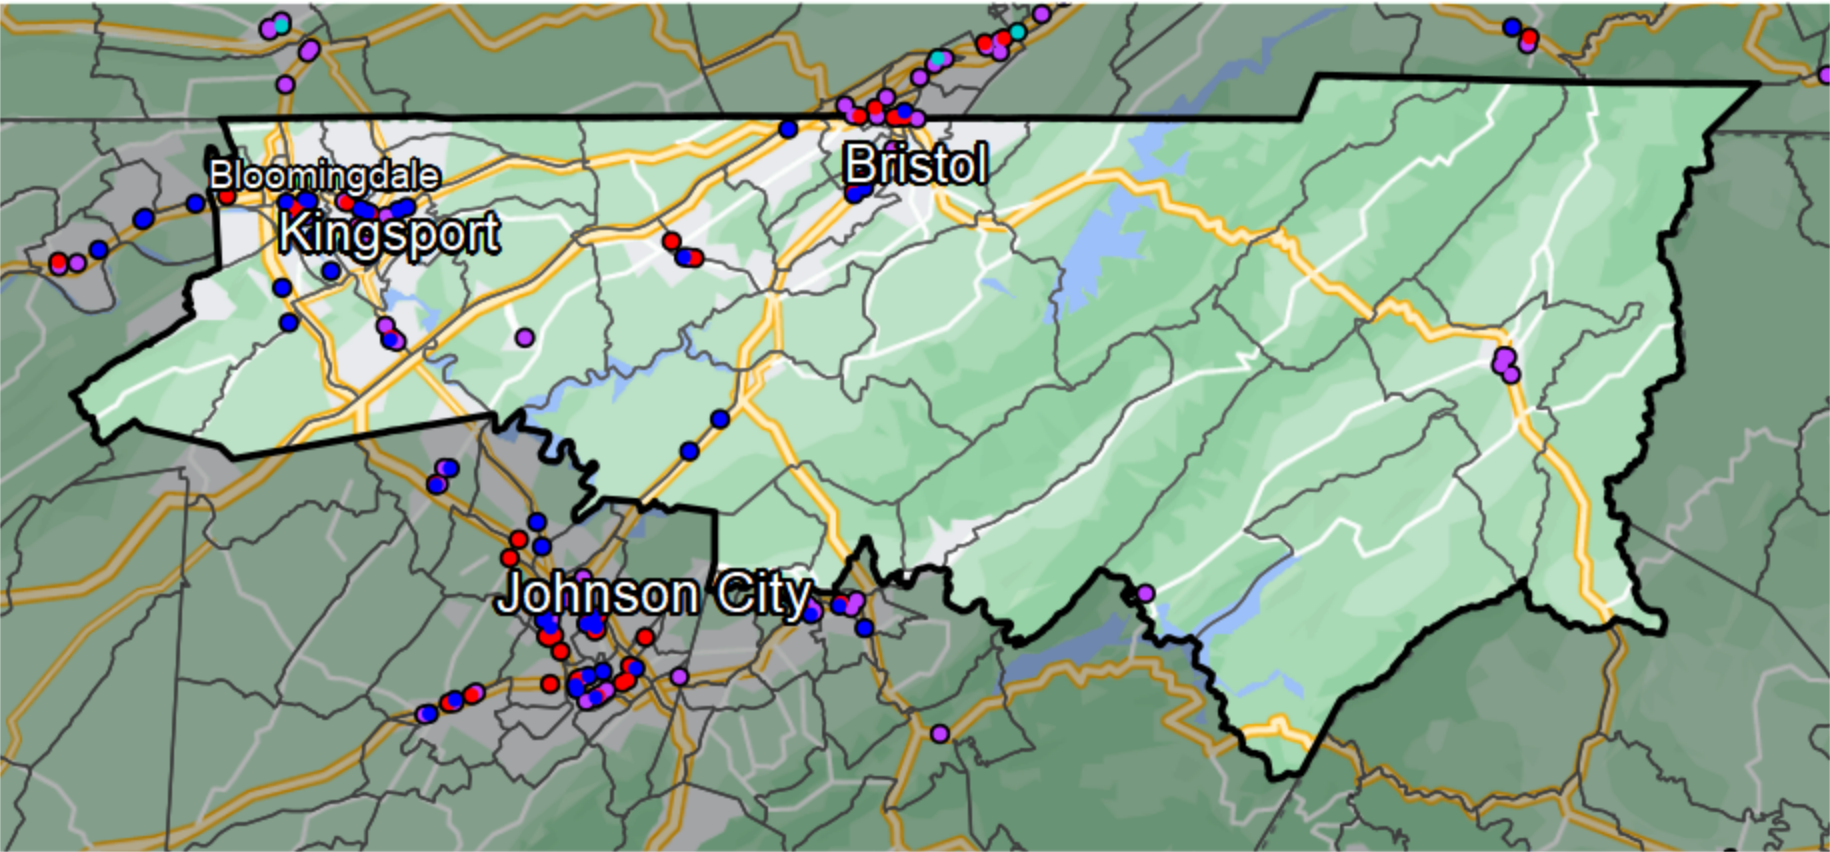

### Tennessee - State Senate District 4

Banking Desert  
No Branches within 10 Miles of Population Center

Financial Institutions  
Bank: 24  
Bank, Out-of-State: 18  
Credit Union: 21  
Credit Union, Out-of-State: 0

Sources: NCUA, FDIC, UW-Madison Population Lab, CDFI, US Census, Google Maps, CUNA