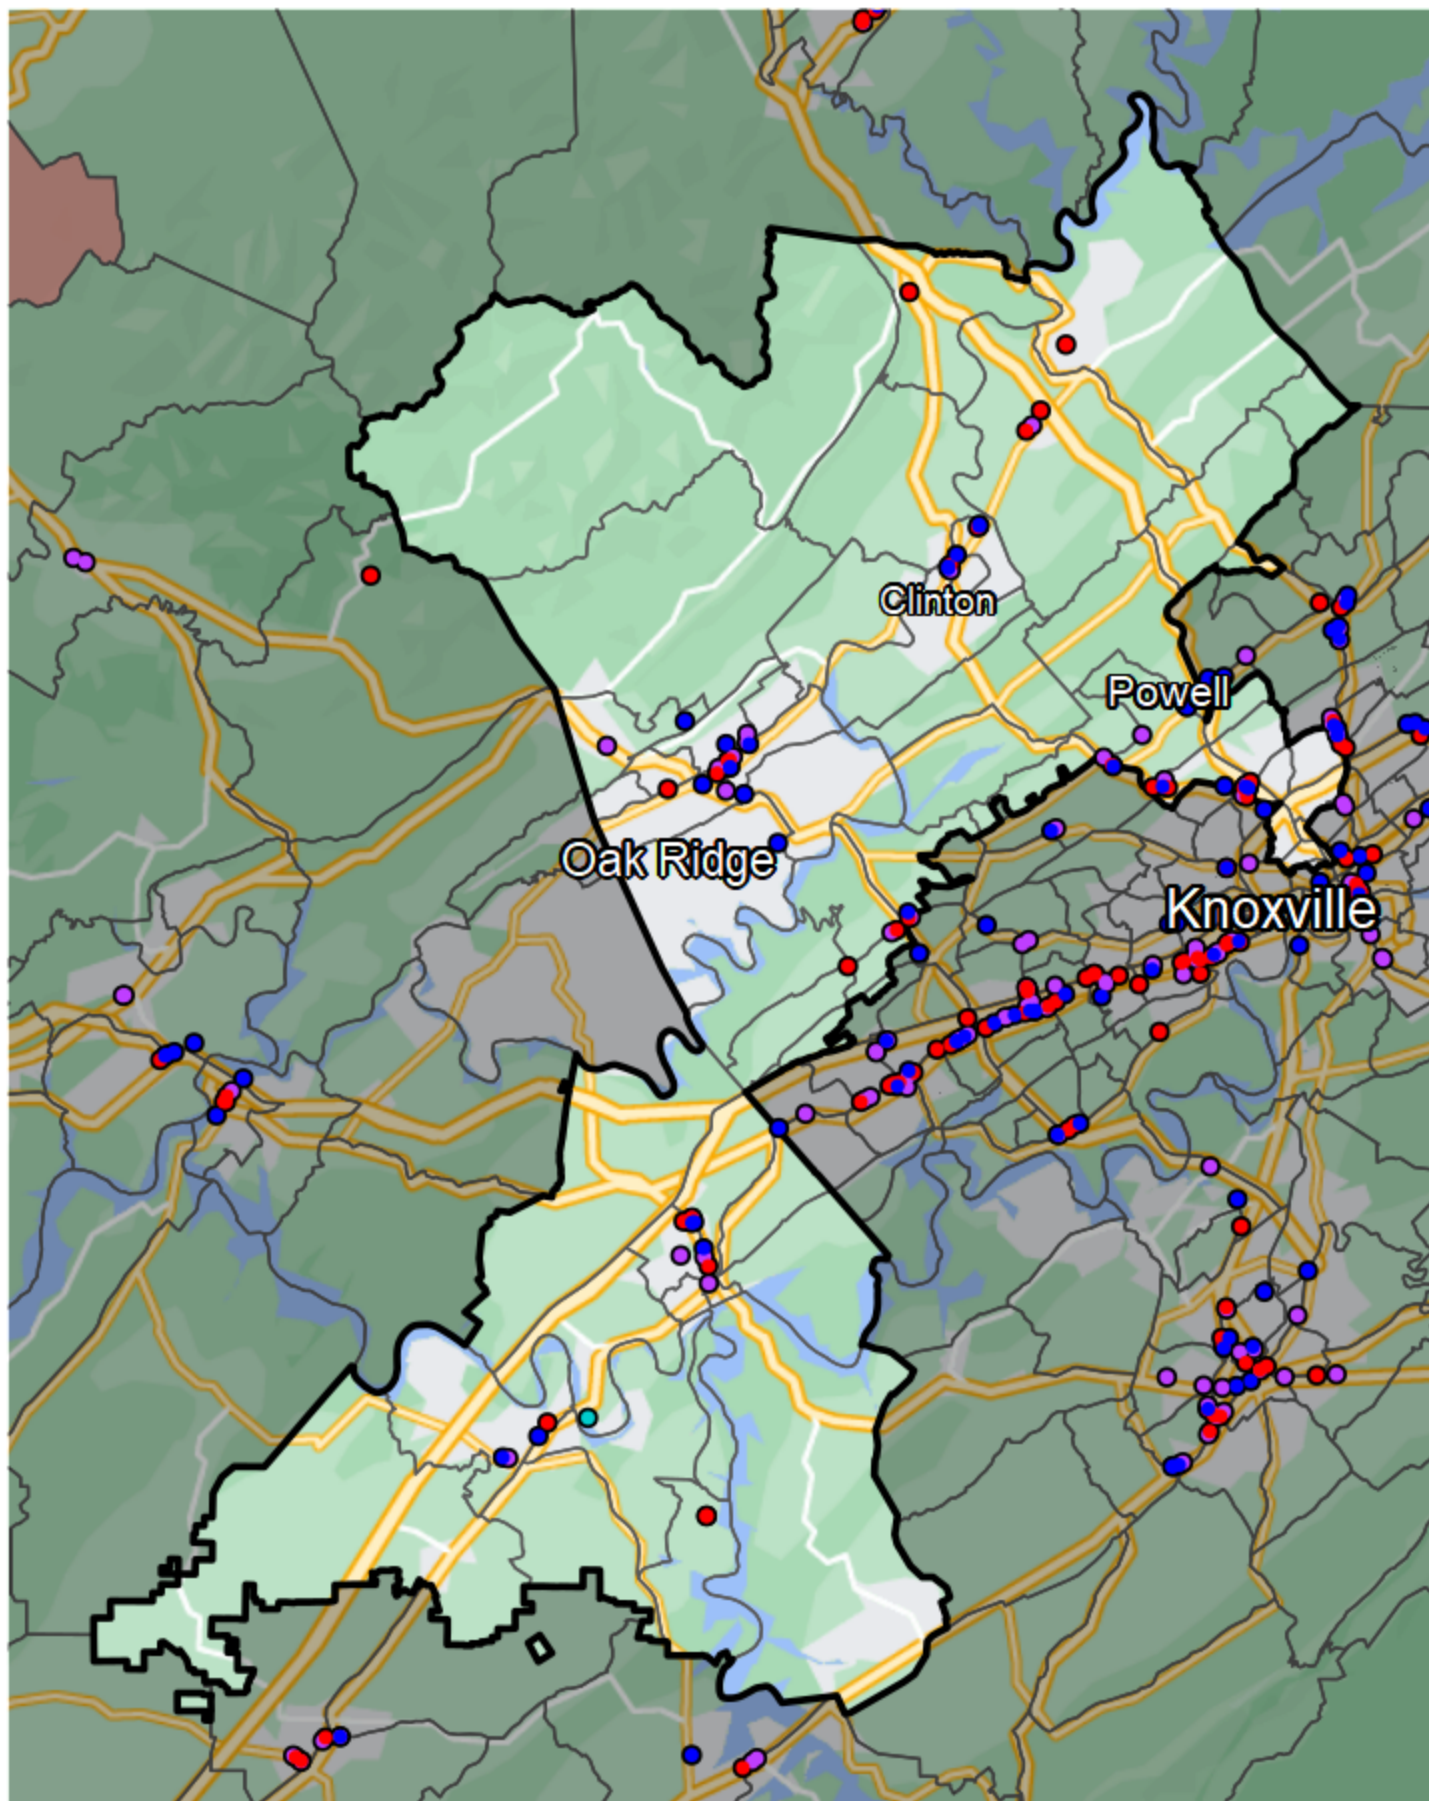

# Tennessee - State Senate District 5

## Banking Desert

No Branches within 10 Miles of Population Center

## Financial Institutions

- Bank: 24
- Bank, Out-of-State: 28
- Credit Union: 26
- Credit Union, Out-of-State: 1