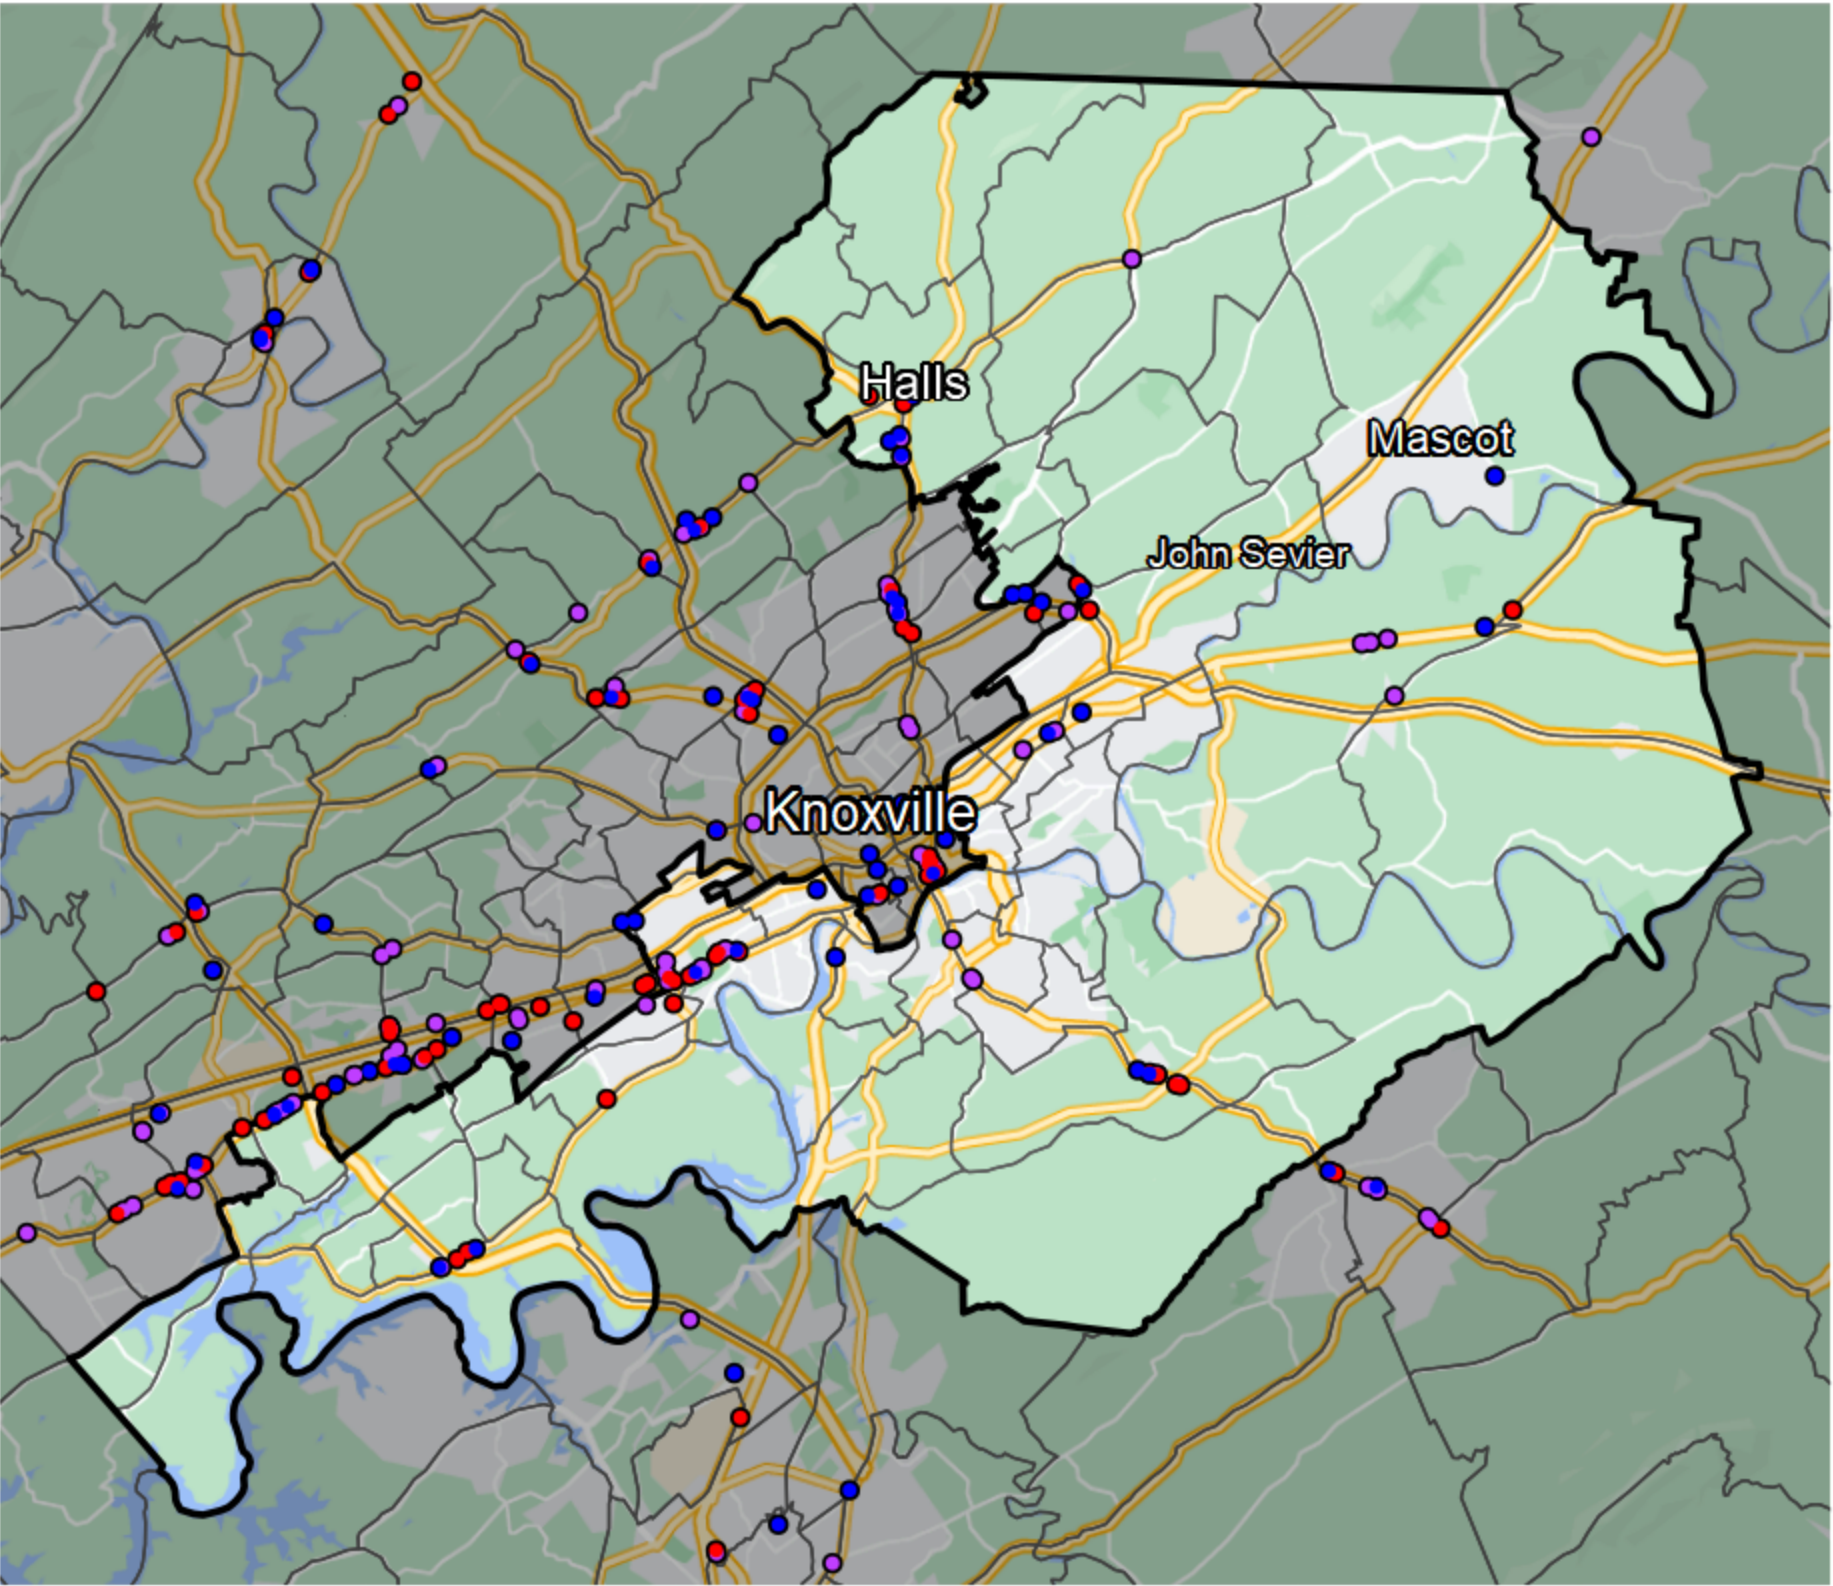

Tennessee - State Senate District 6

- Banking Desert**
- No Branches within 10 Miles of Population Center
- Financial Institutions**
- Bank: 26
 - Bank, Out-of-State: 20
 - Credit Union: 19
 - Credit Union, Out-of-State: 0

Sources: NCUA, FDIC, UW-Madison Population Lab, CDFI, US Census, Google Maps, CUNA