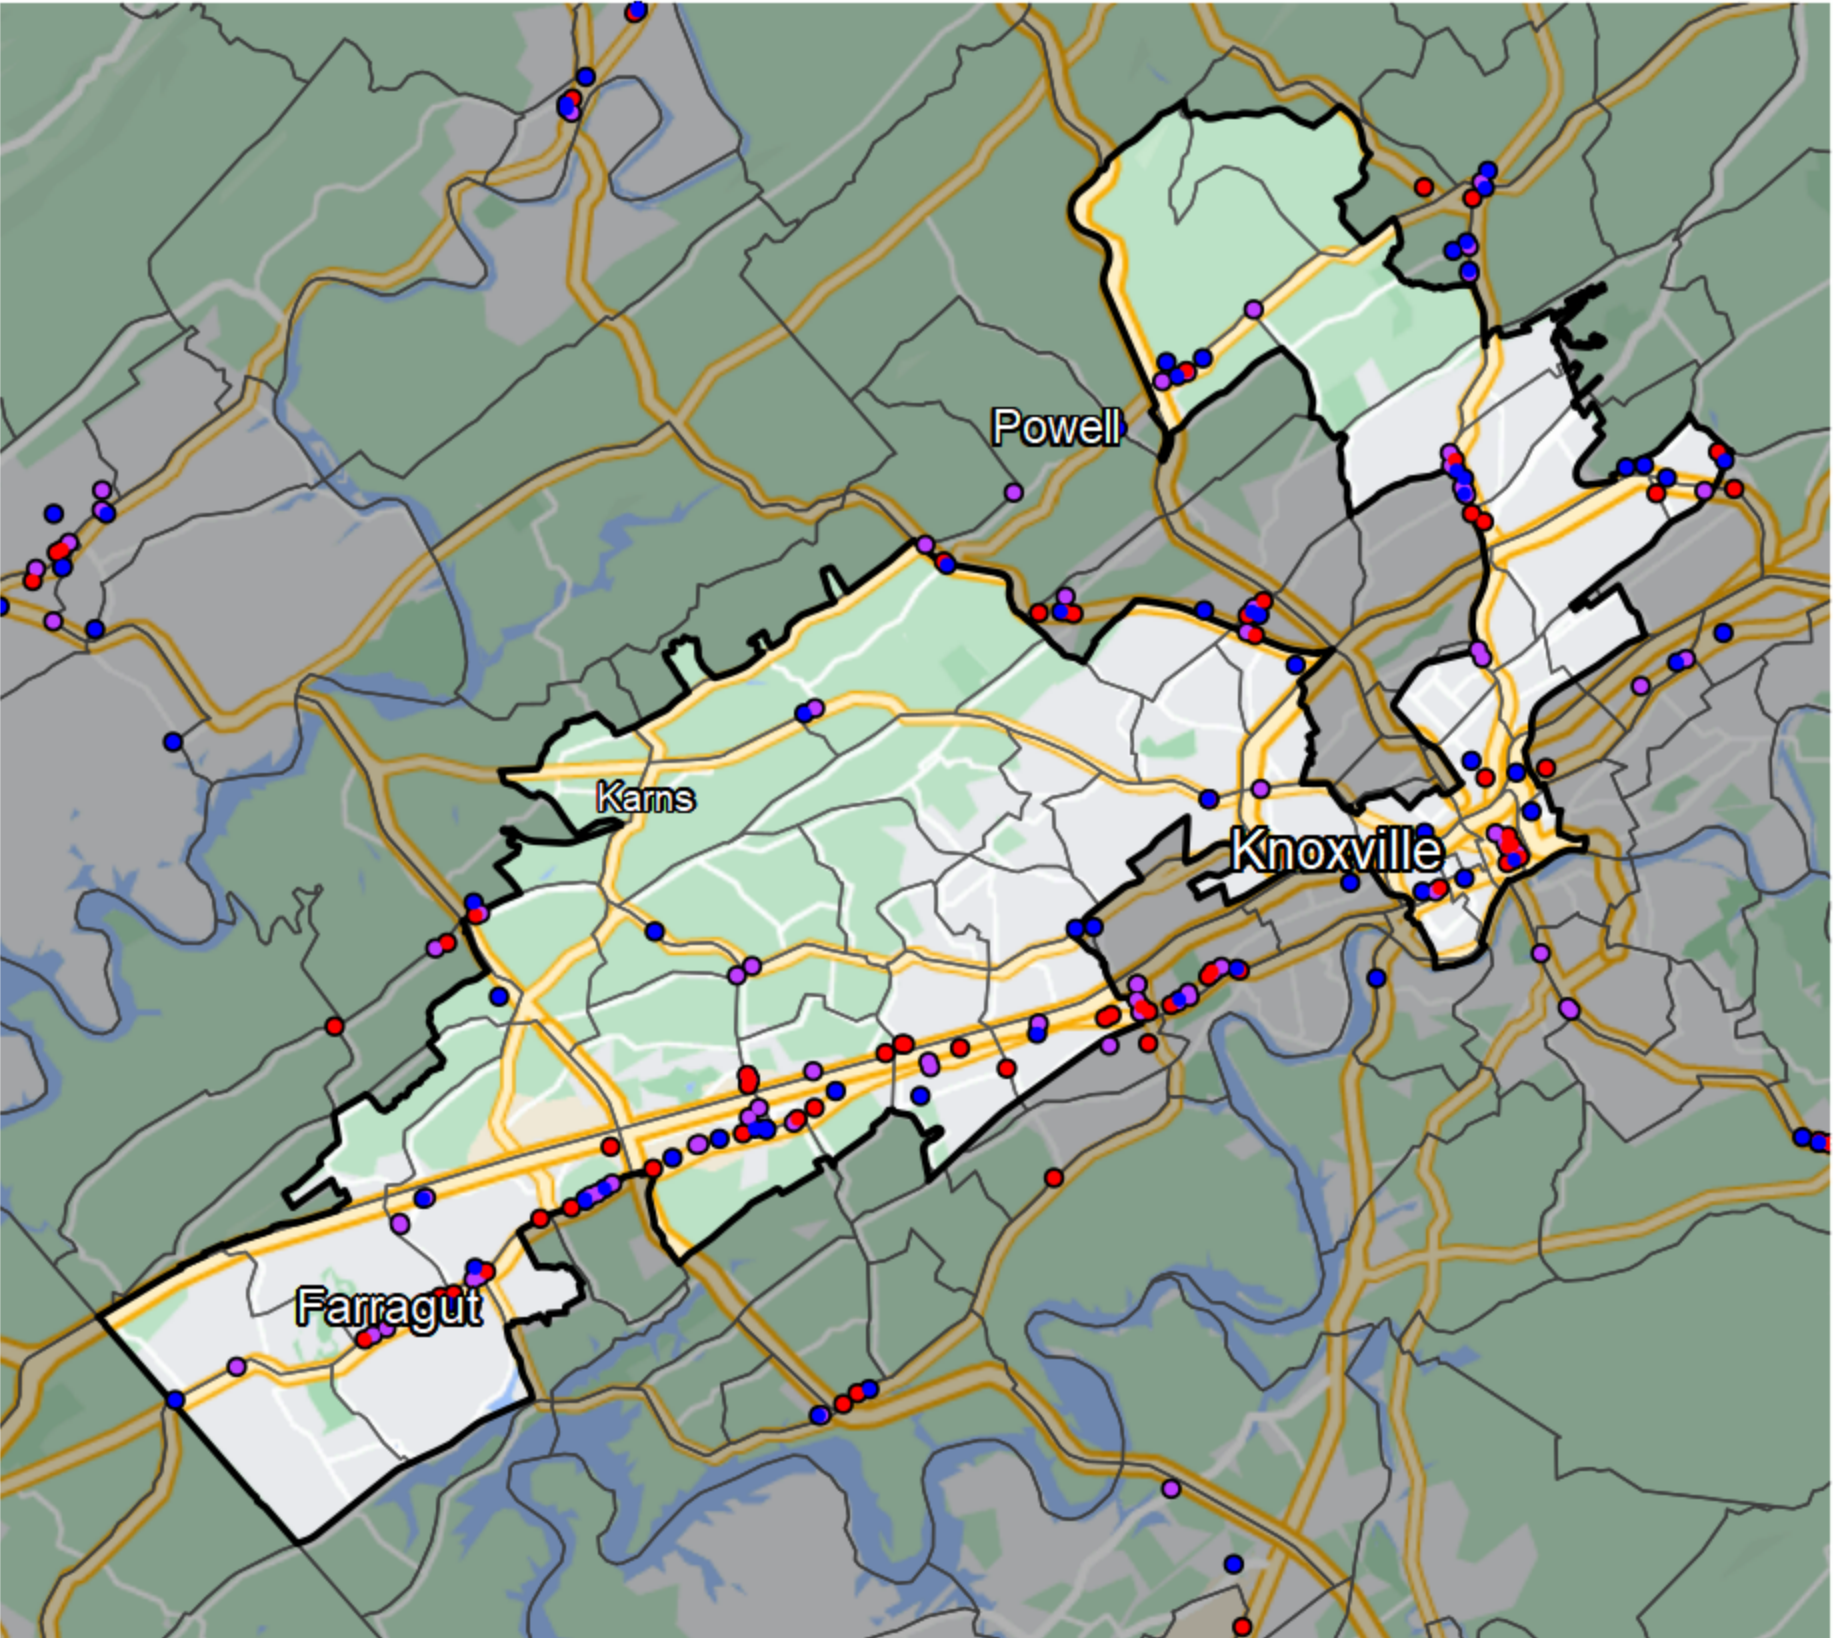

# Tennessee - State Senate District 7

**Banking Desert**  
No Branches within 10 Miles of Population Center

**Financial Institutions**

- Bank: 42
- Bank, Out-of-State: 35
- Credit Union: 40
- Credit Union, Out-of-State: 0

Sources: NCUA, FDIC, UW-Madison Population Lab, CDFI, US Census, Google Maps, CUNA