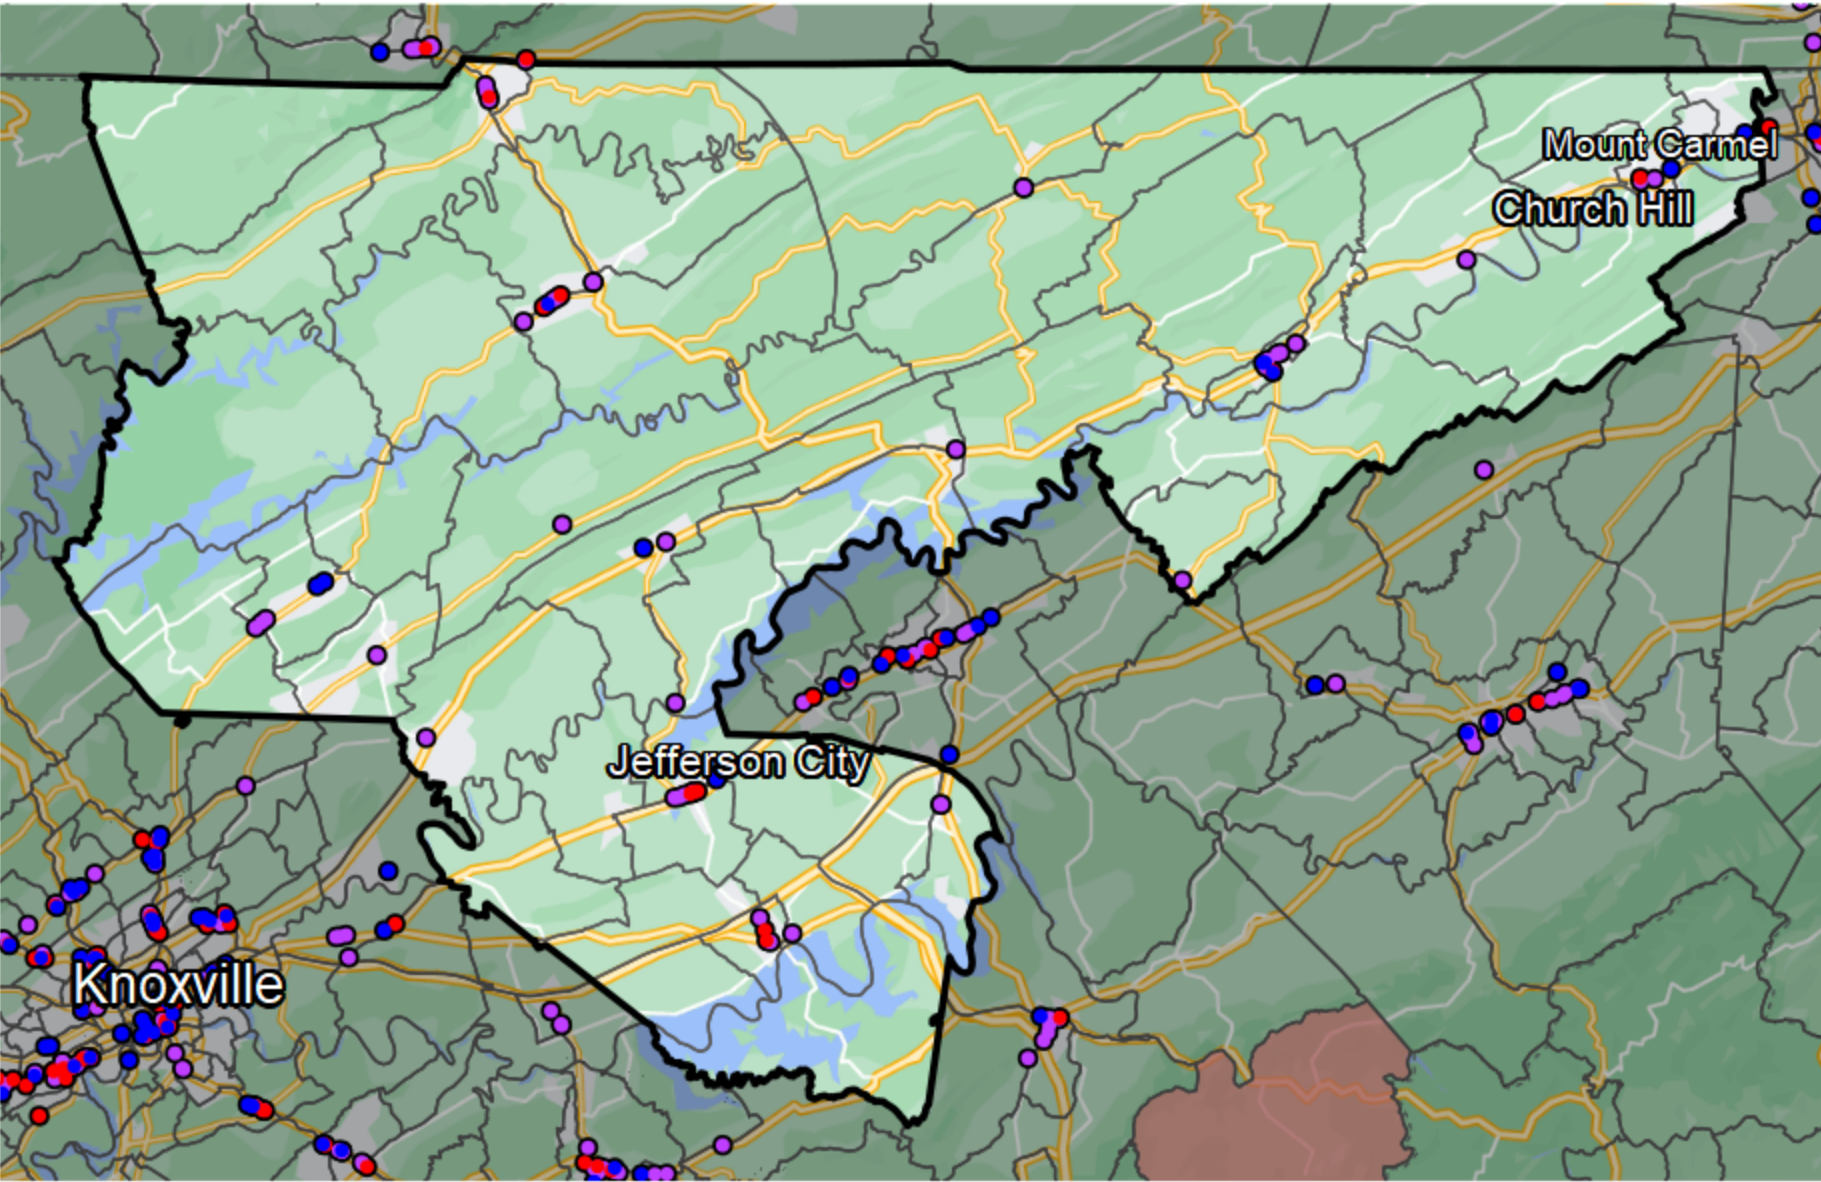

Tennessee - State Senate District 8

Banking Desert
No Branches within 10 Miles of Population Center

Financial Institutions

- Bank: 38
- Bank, Out-of-State: 12
- Credit Union: 14
- Credit Union, Out-of-State: 0

Sources: NCUA, FDIC, UW-Madison Population Lab, CDFI, US Census, Google Maps, CUNA