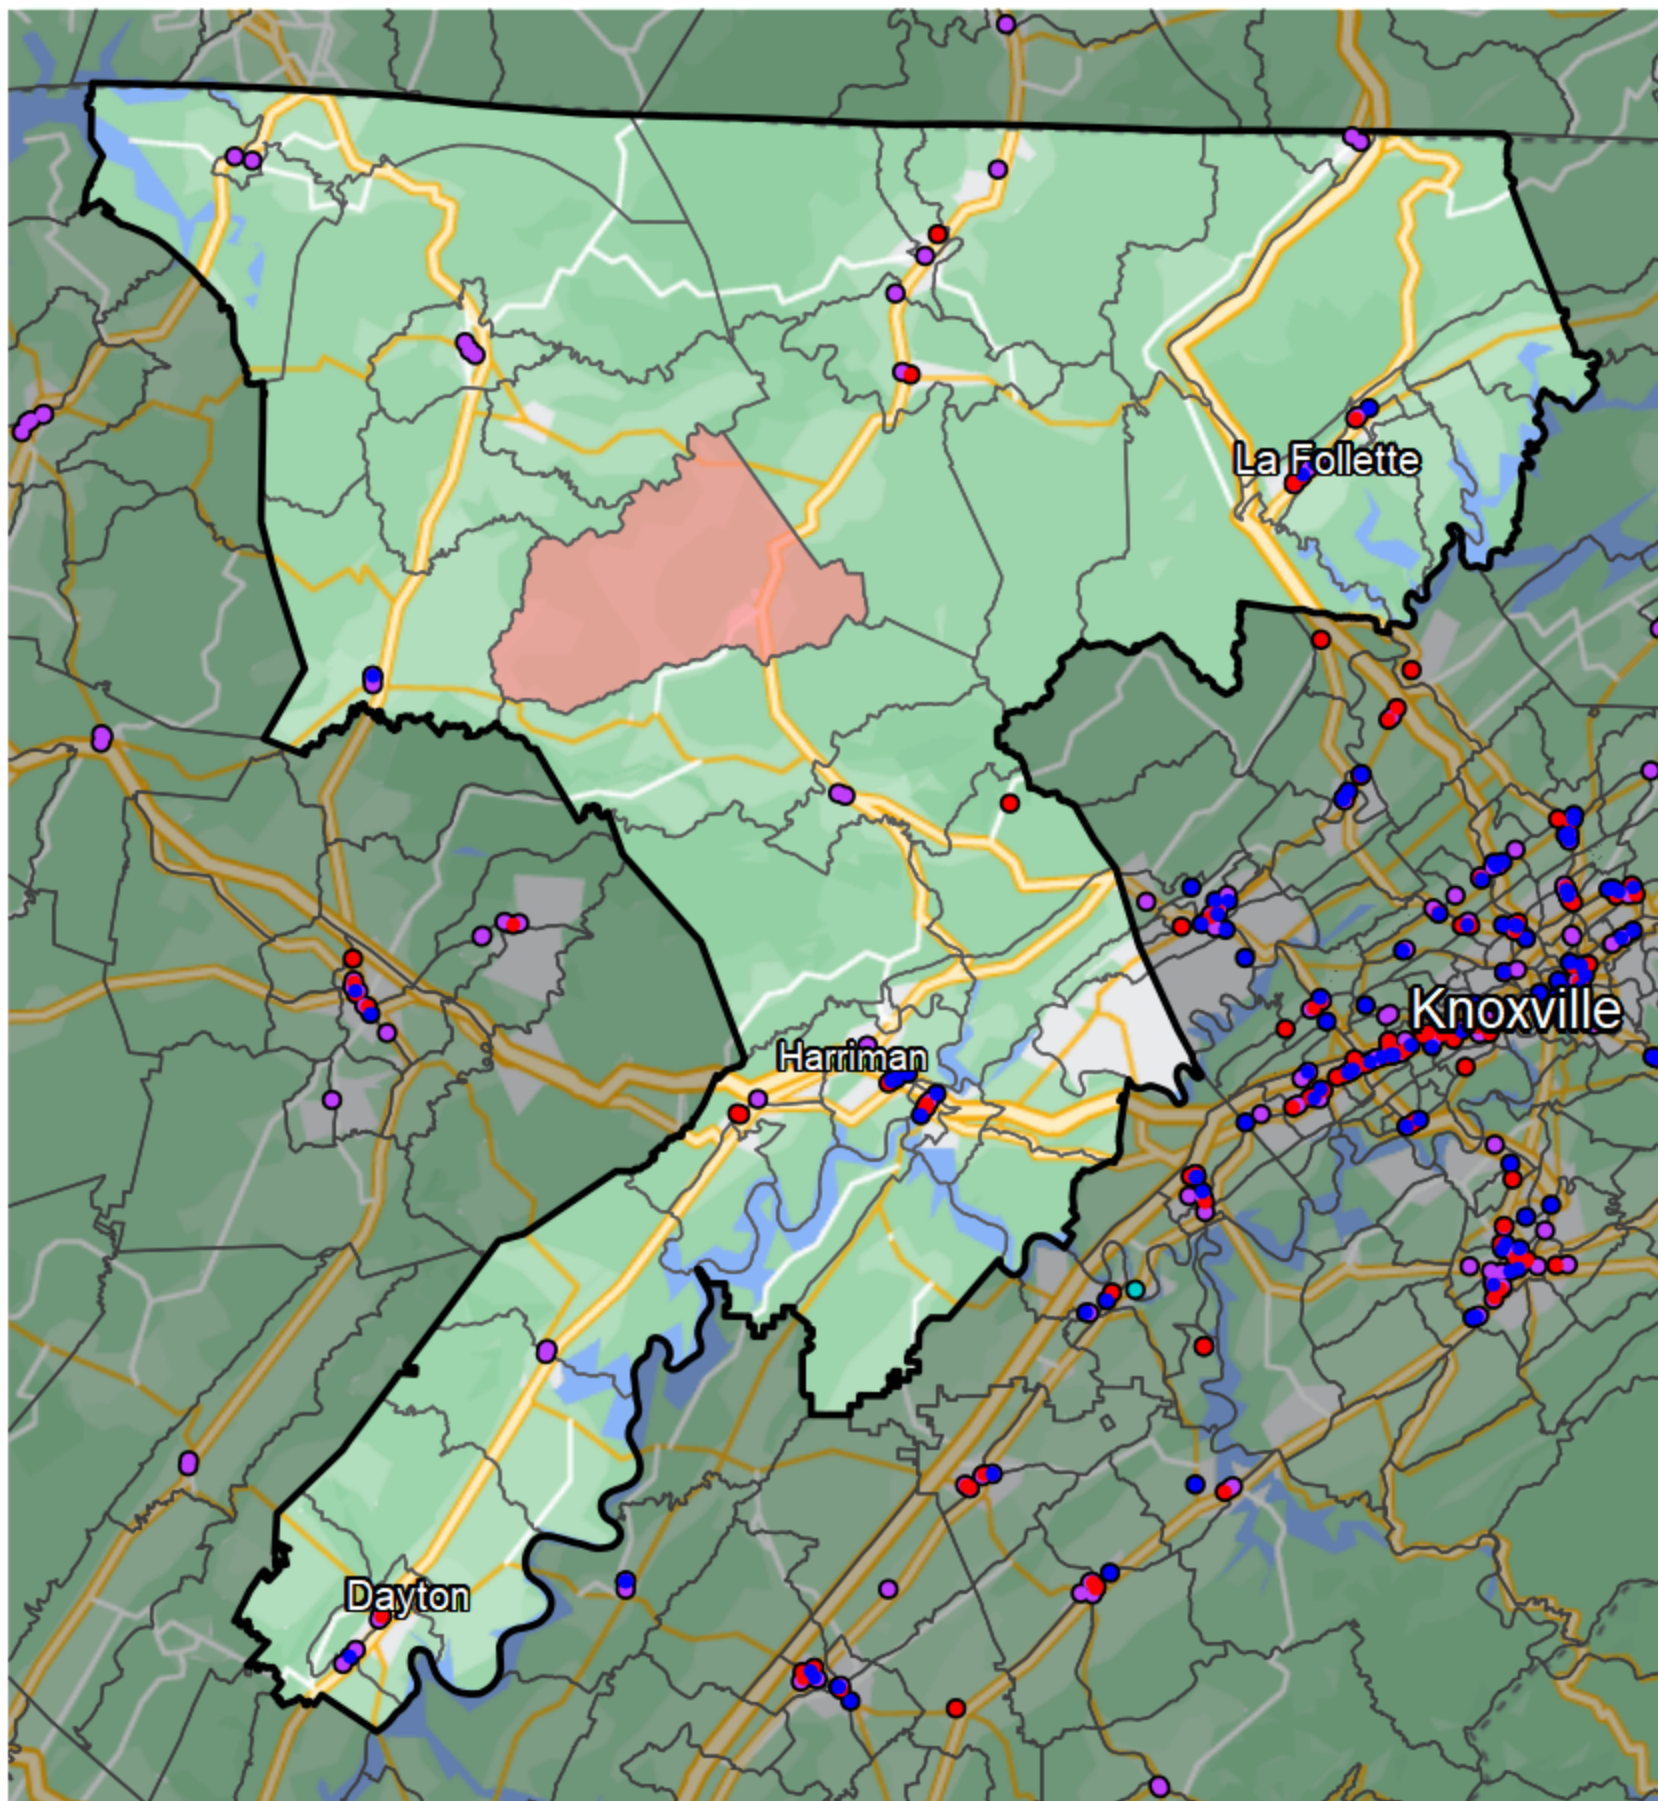

# Tennessee - State Senate District 12

## Banking Desert

■ No Branches within 10 Miles of Population Center

## Financial Institutions

- Bank: 35
- Bank, Out-of-State: 14
- Credit Union: 11
- Credit Union, Out-of-State: 0