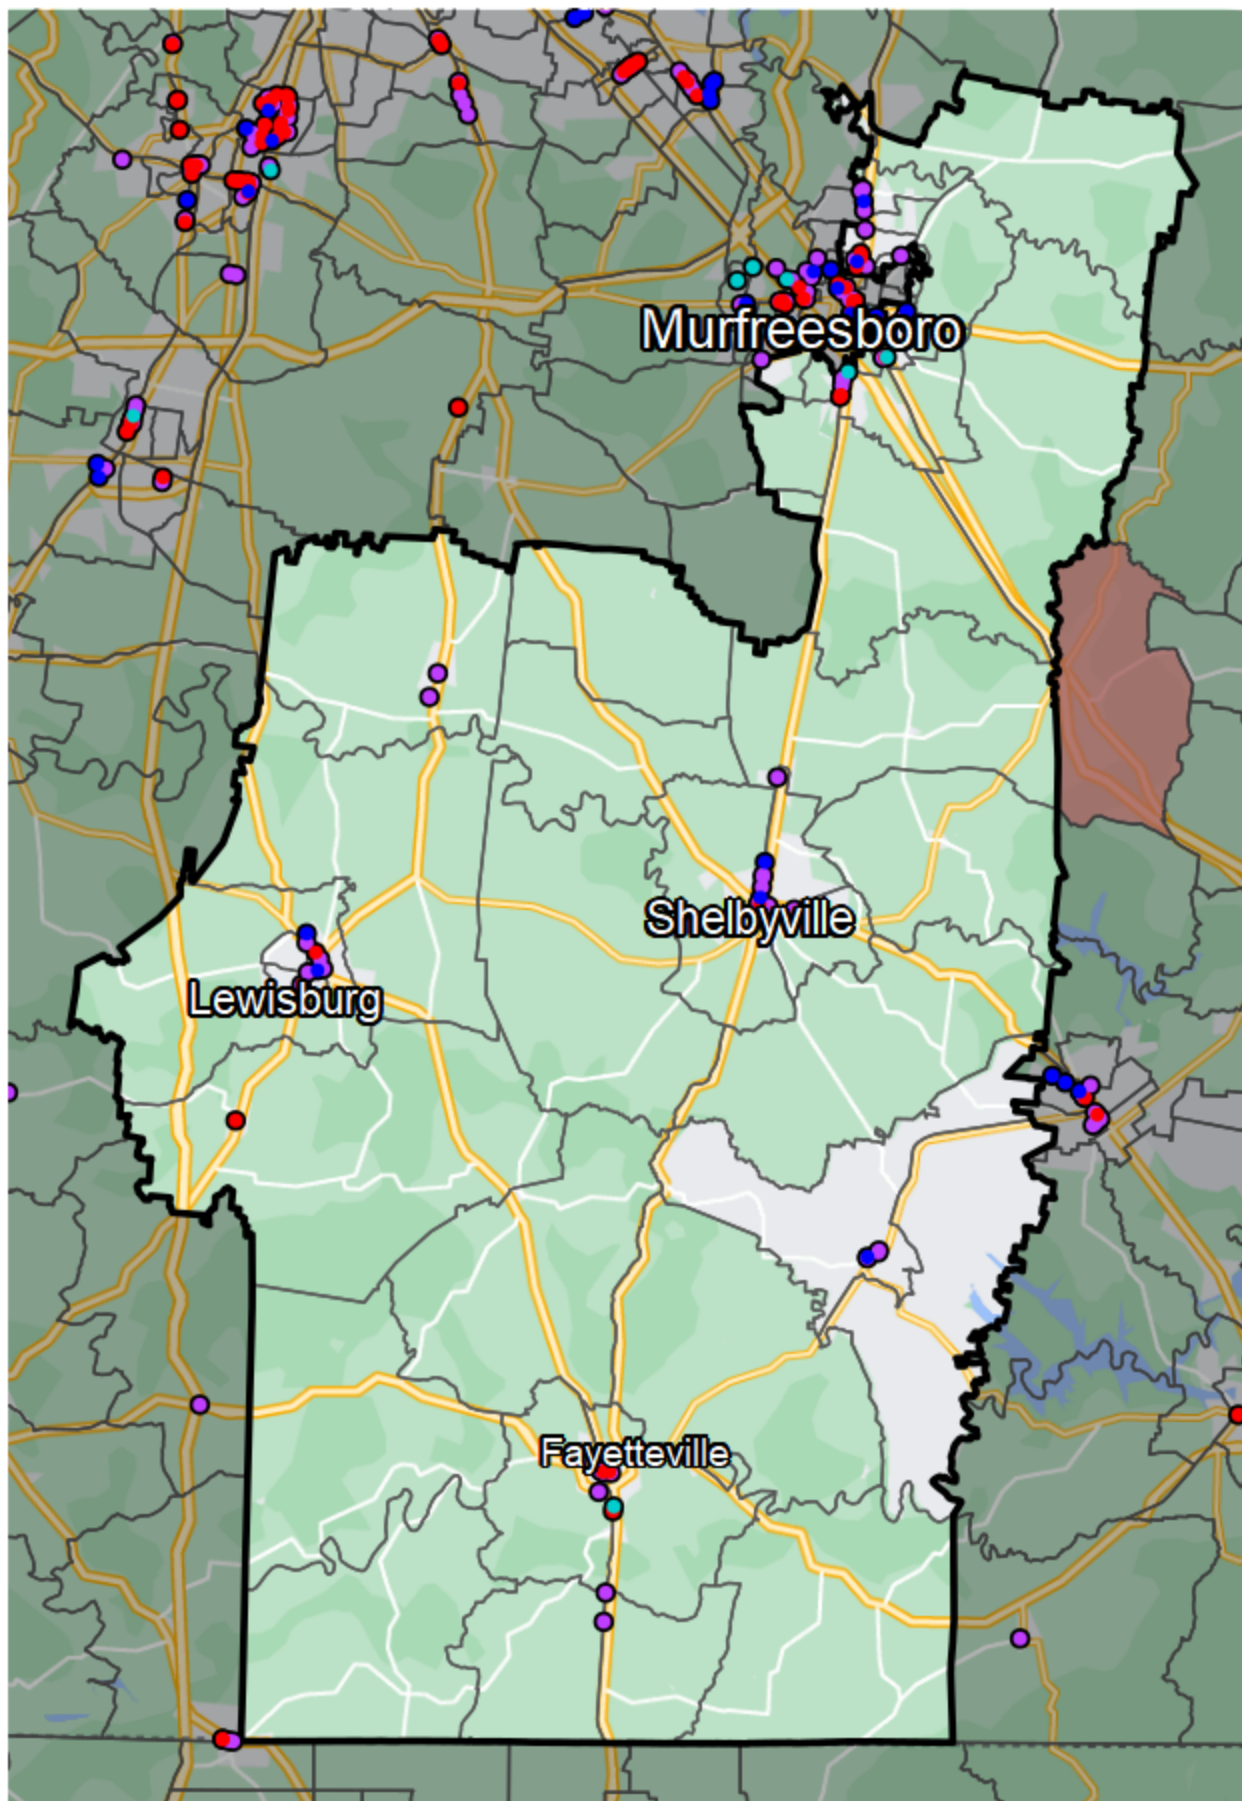

Tennessee - State Senate District 14

Banking Desert

No Branches within 10 Miles of Population Center

Financial Institutions

- Bank: 37
- Bank, Out-of-State: 17
- Credit Union: 8
- Credit Union, Out-of-State: 3