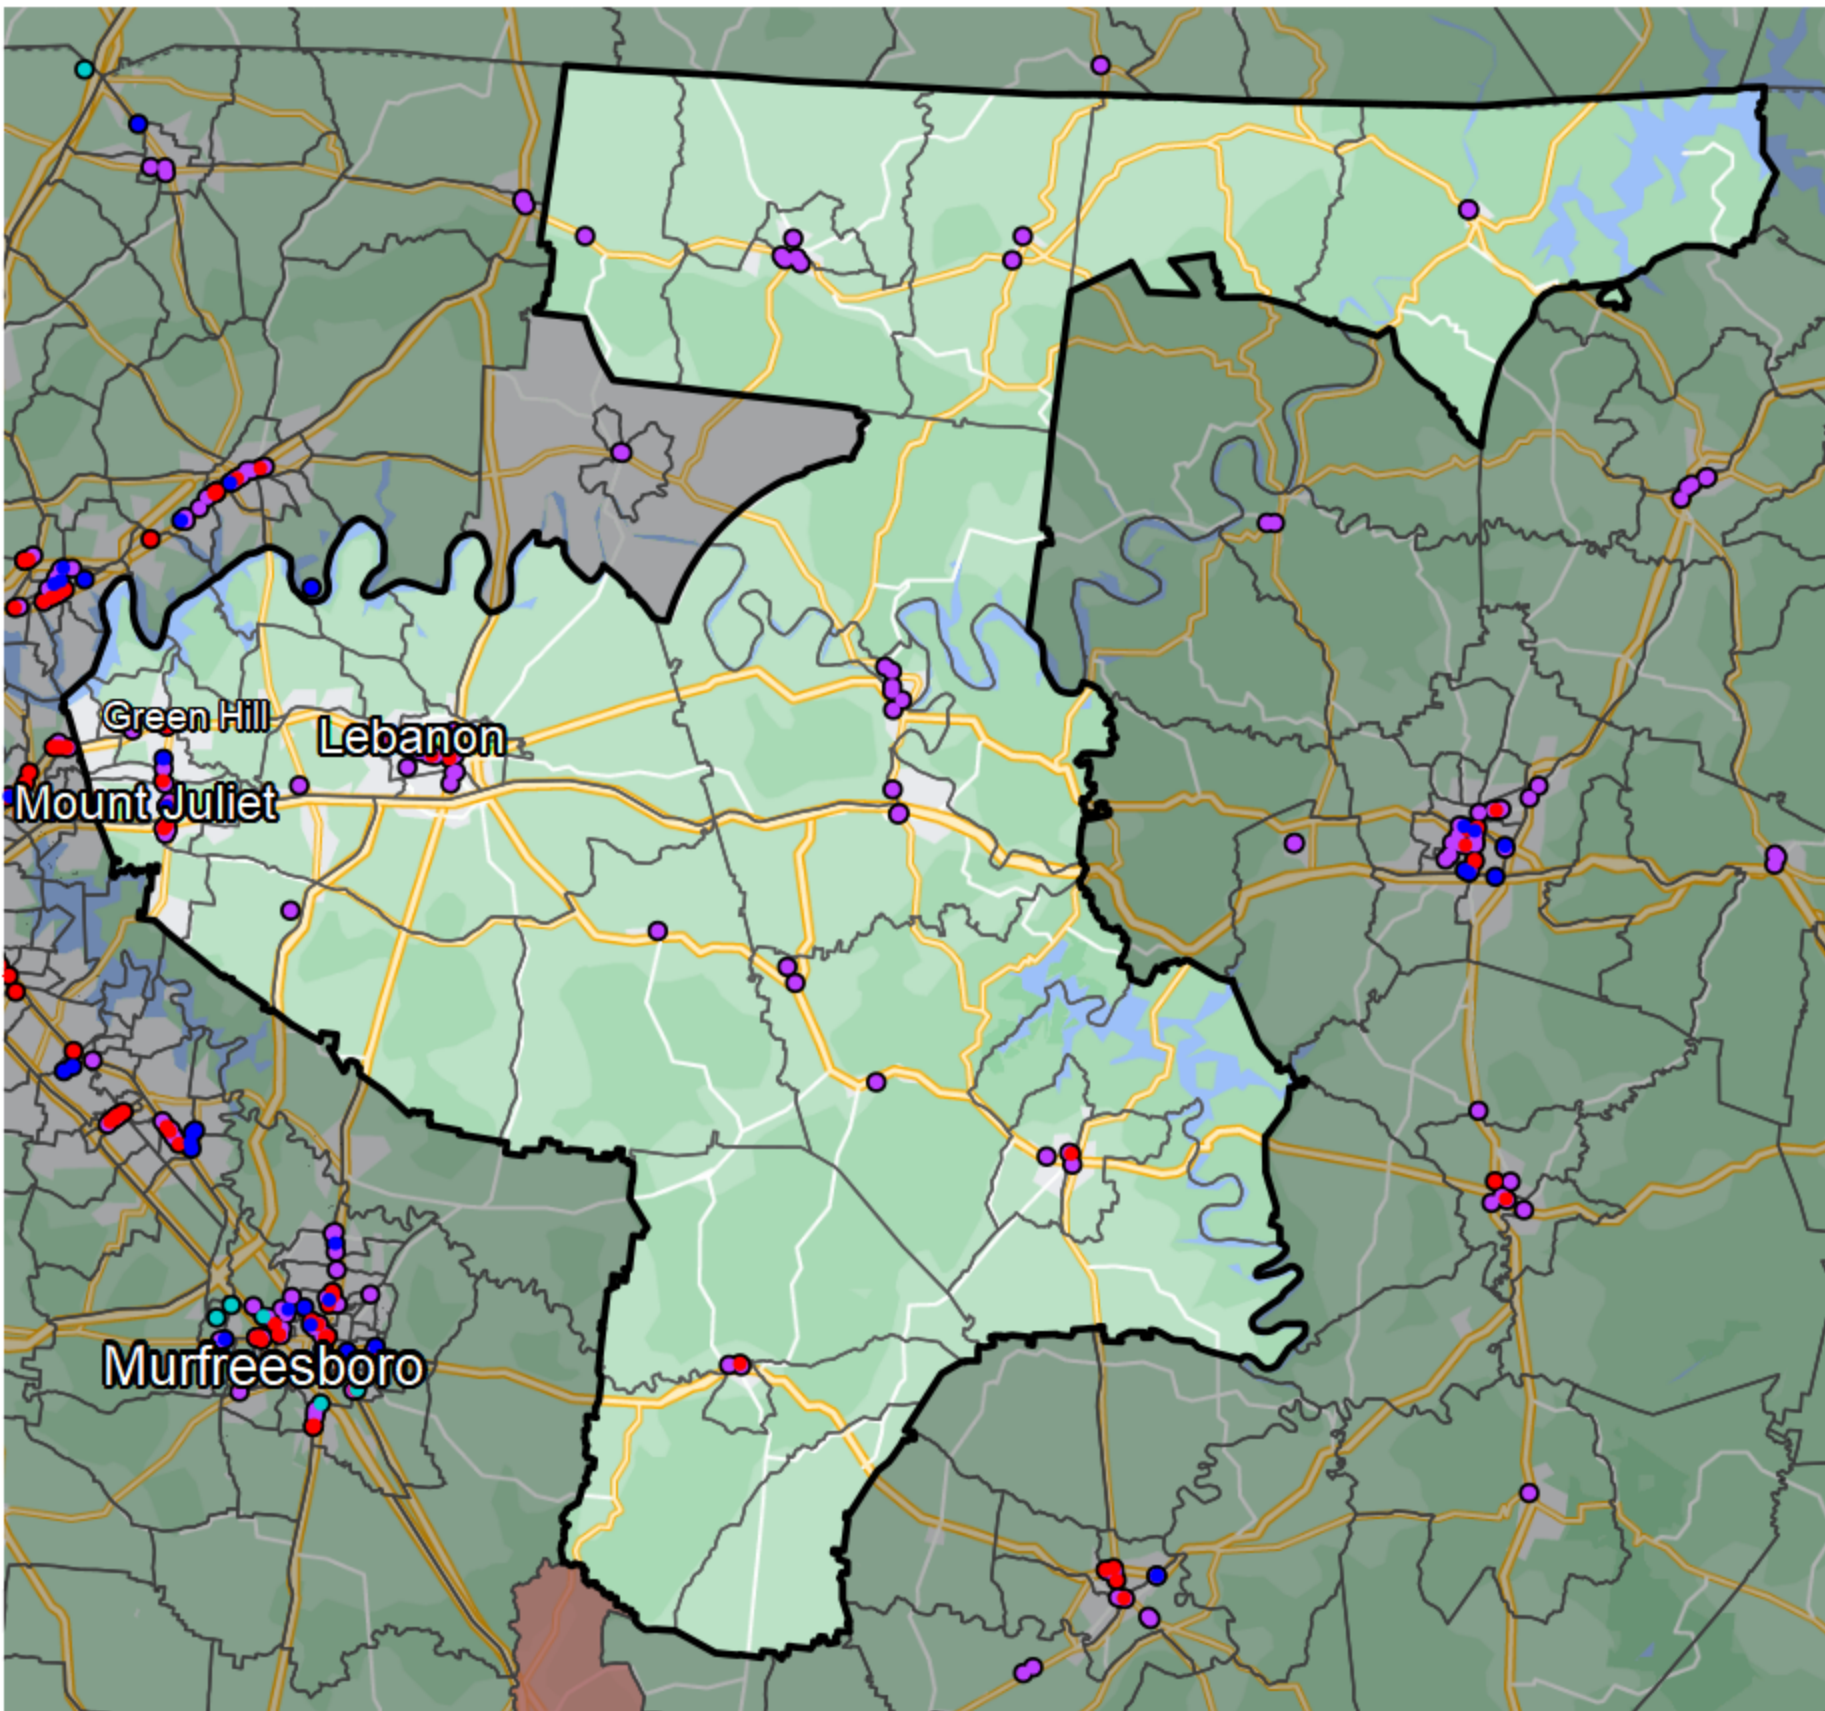

# Tennessee - State Senate District 17

## Banking Desert

No Branches within 10 Miles of Population Center