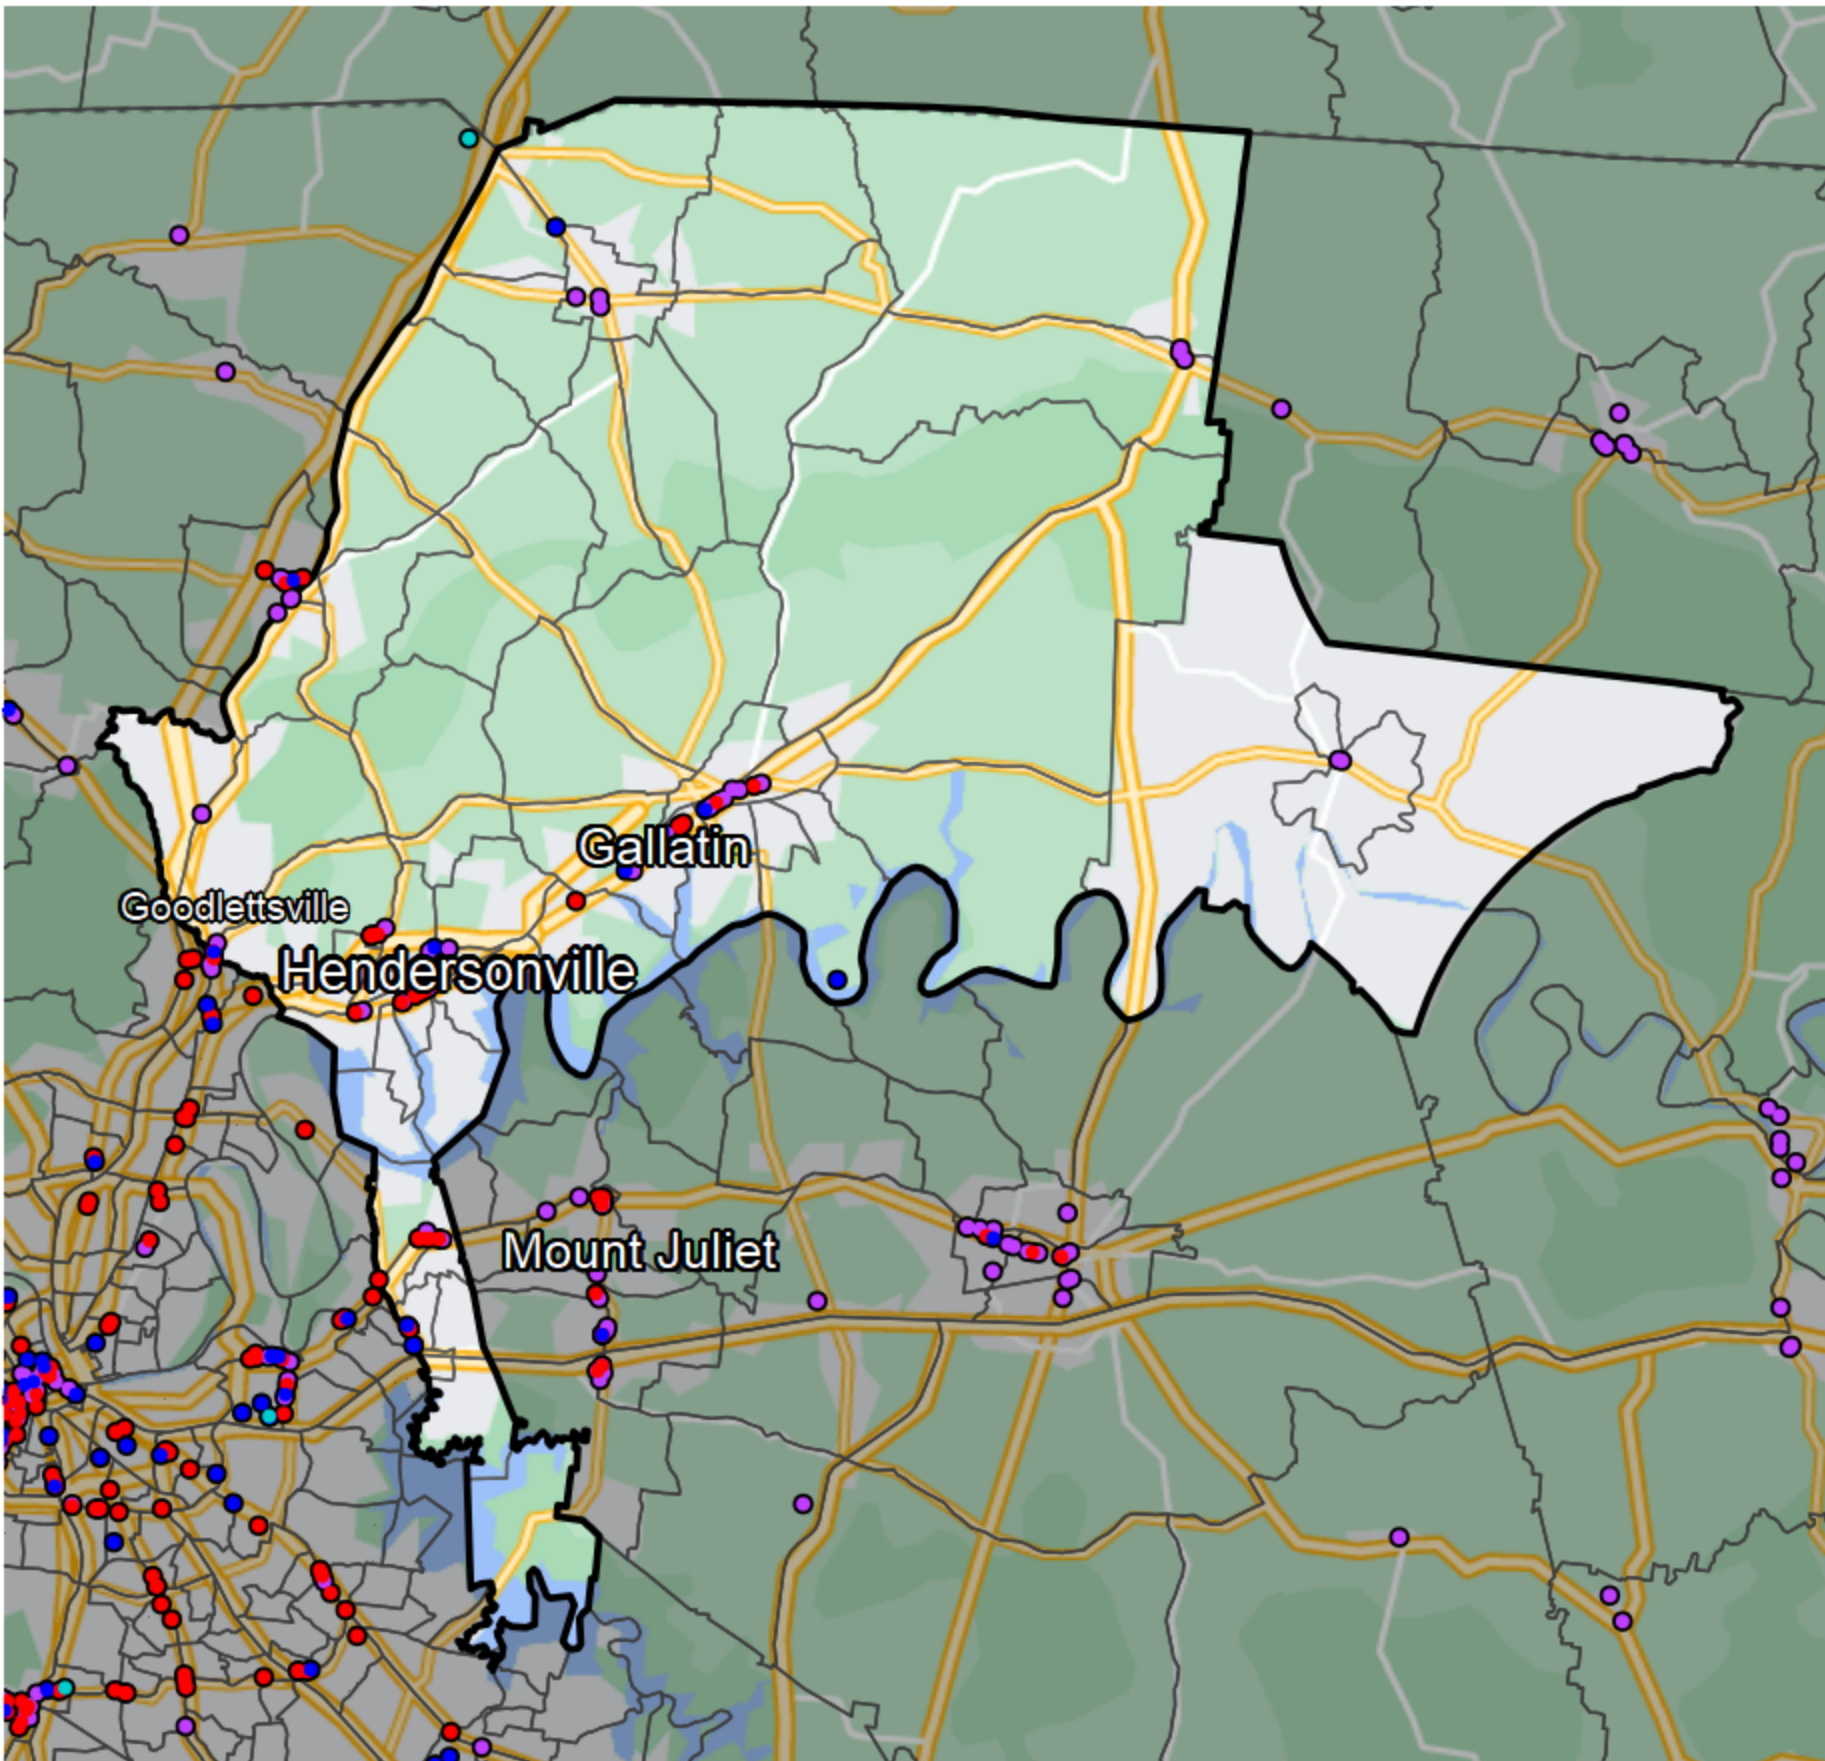

Tennessee - State Senate District 18

Banking Desert

No Branches within 10 Miles of Population Center

Financial Institutions

- Bank: 36
- Bank, Out-of-State: 28
- Credit Union: 9
- Credit Union, Out-of-State: 0