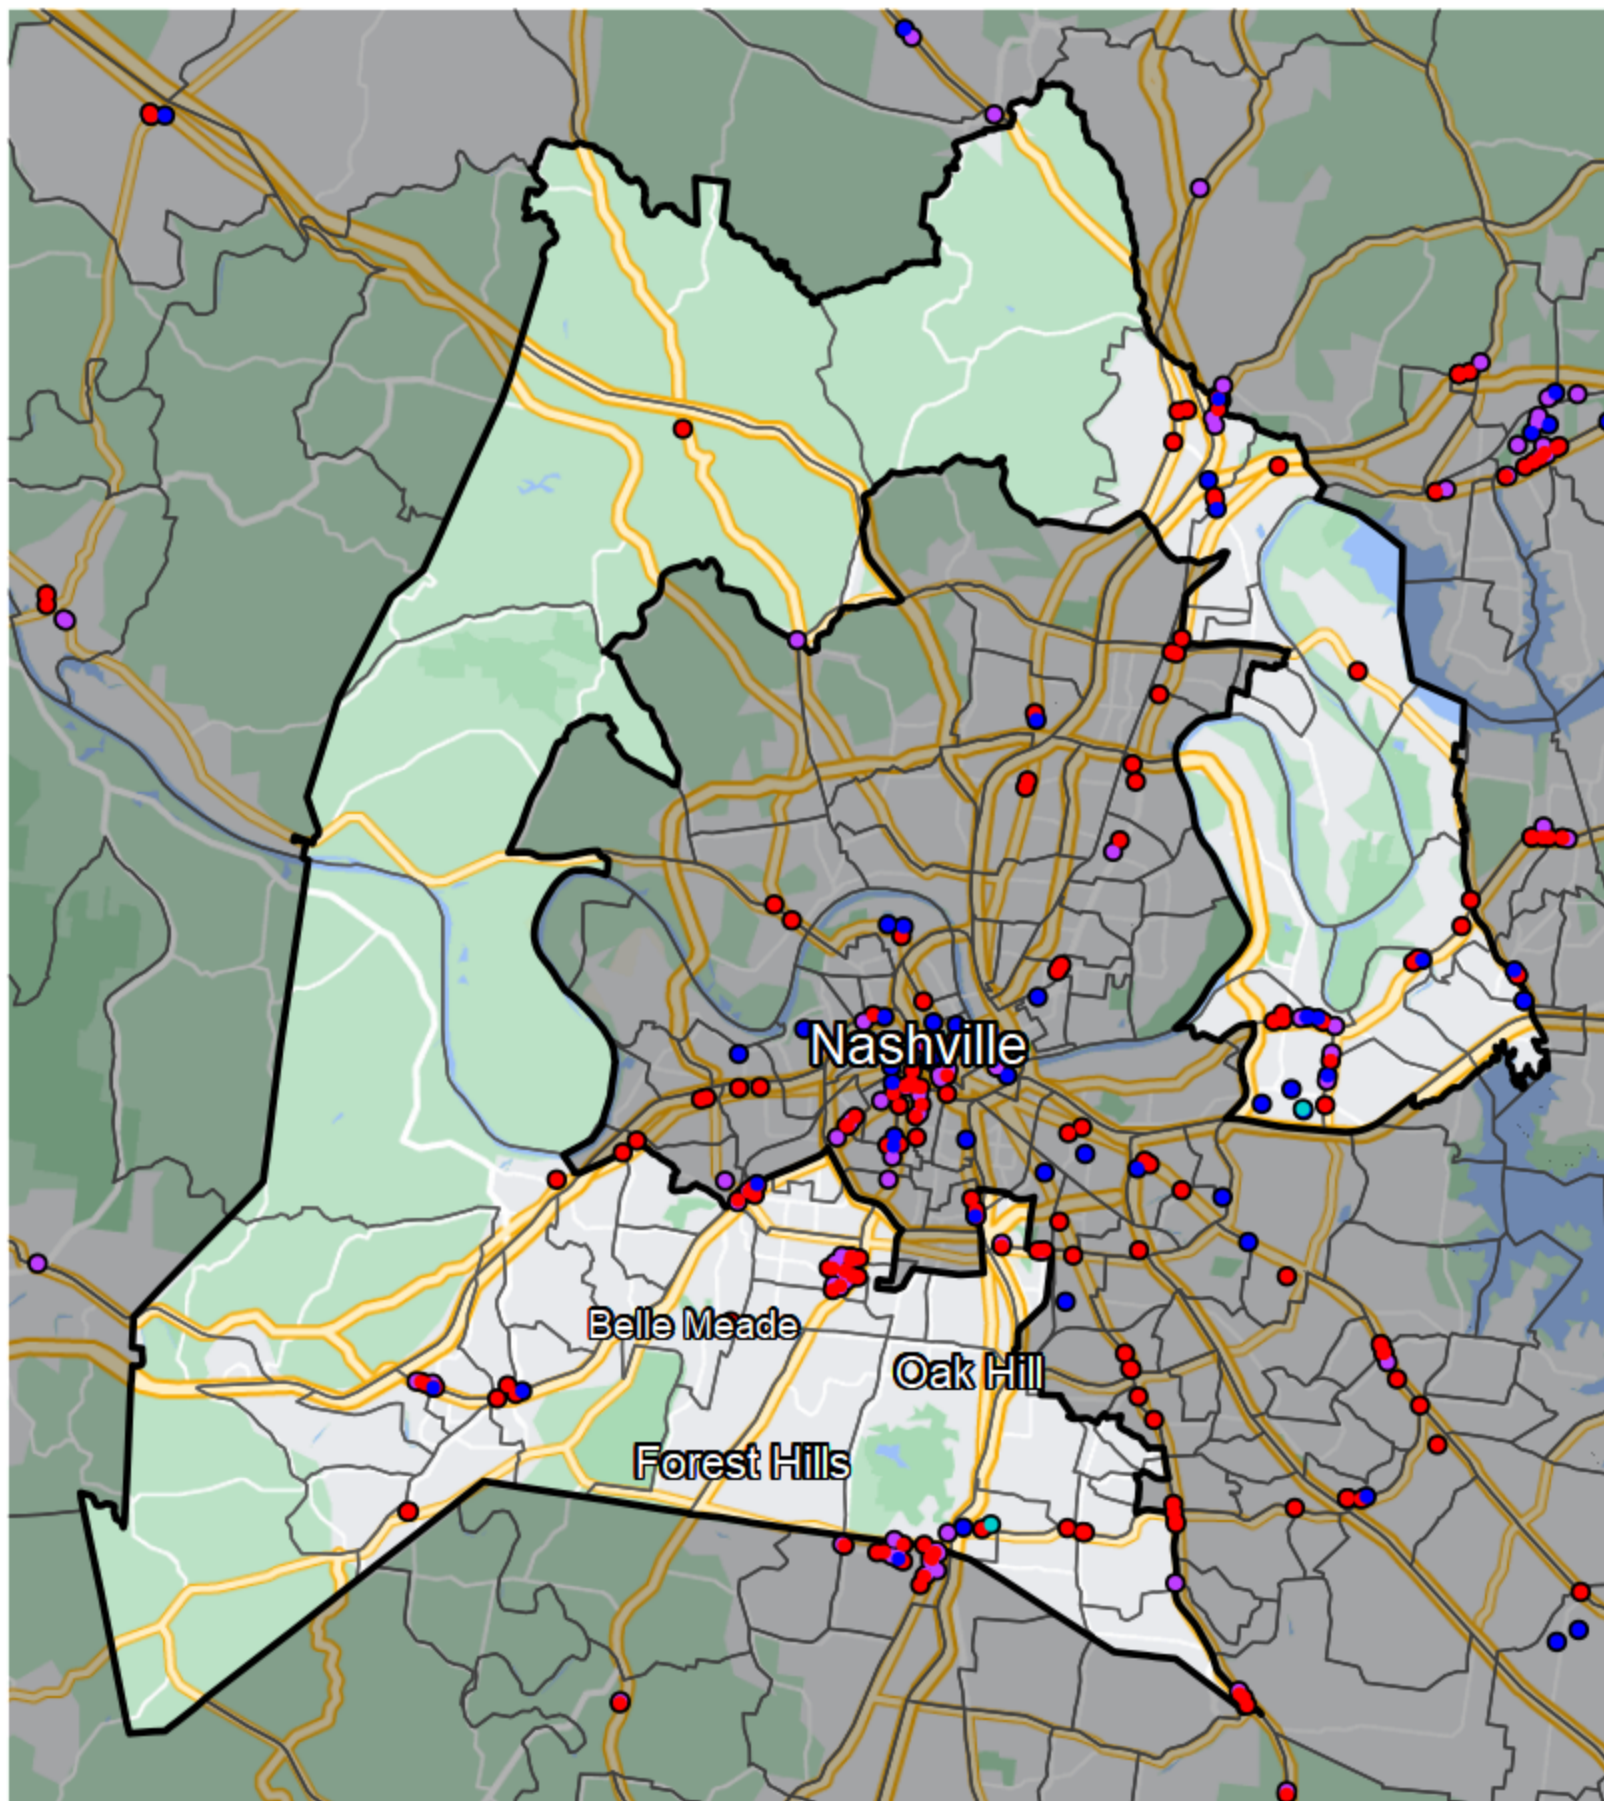

Tennessee - State Senate District 20

Banking Desert

■ No Branches within 10 Miles of Population Center

Financial Institutions

- Bank: 25
- Bank, Out-of-State: 57
- Credit Union: 16
- Credit Union, Out-of-State: 2