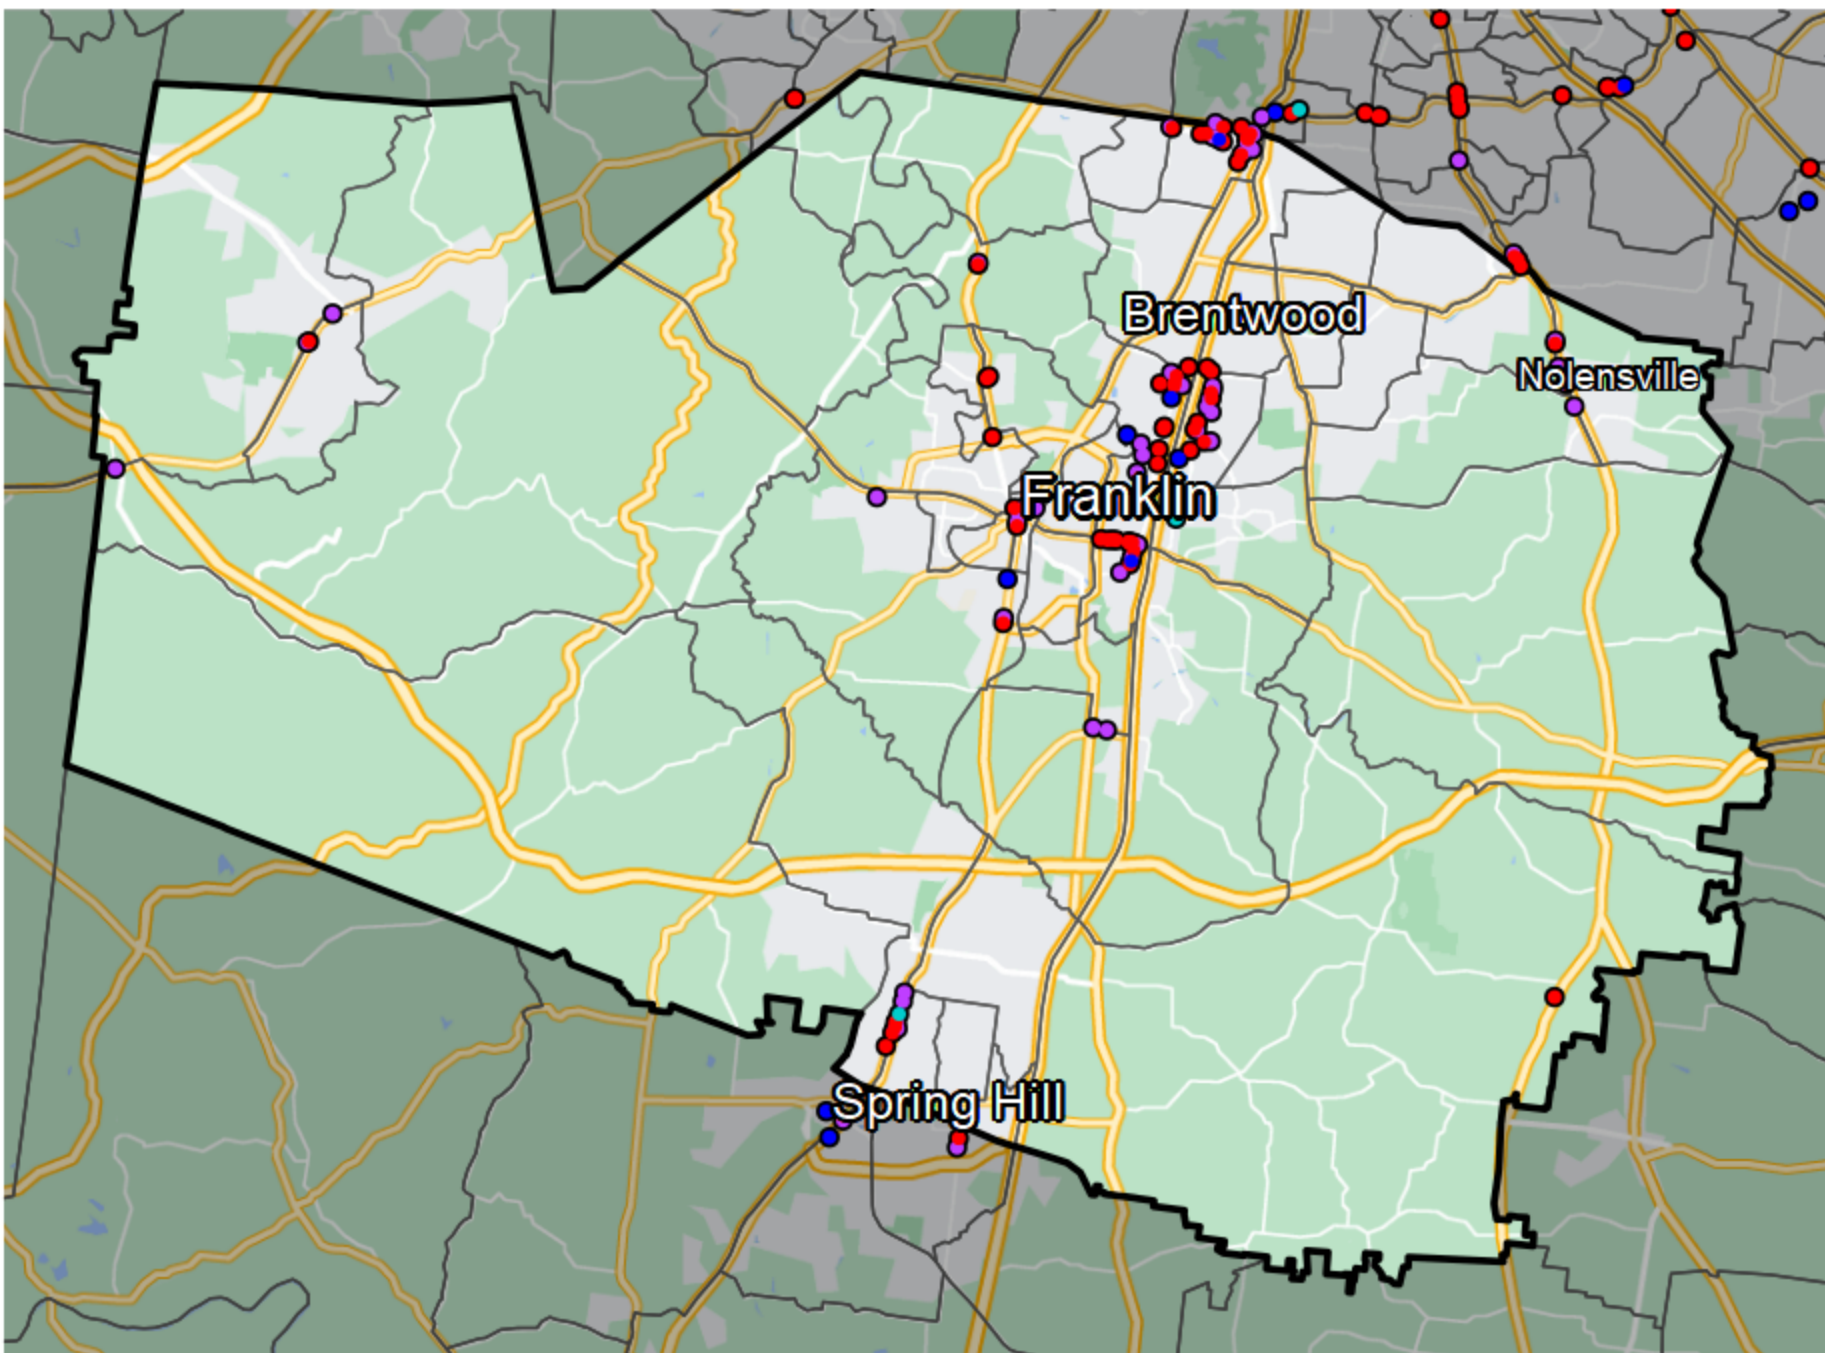

Tennessee - State Senate District 23

Banking Desert

No Branches within 10 Miles of Population Center

Financial Institutions

- Bank: 53
- Bank, Out-of-State: 52
- Credit Union: 6
- Credit Union, Out-of-State: 2