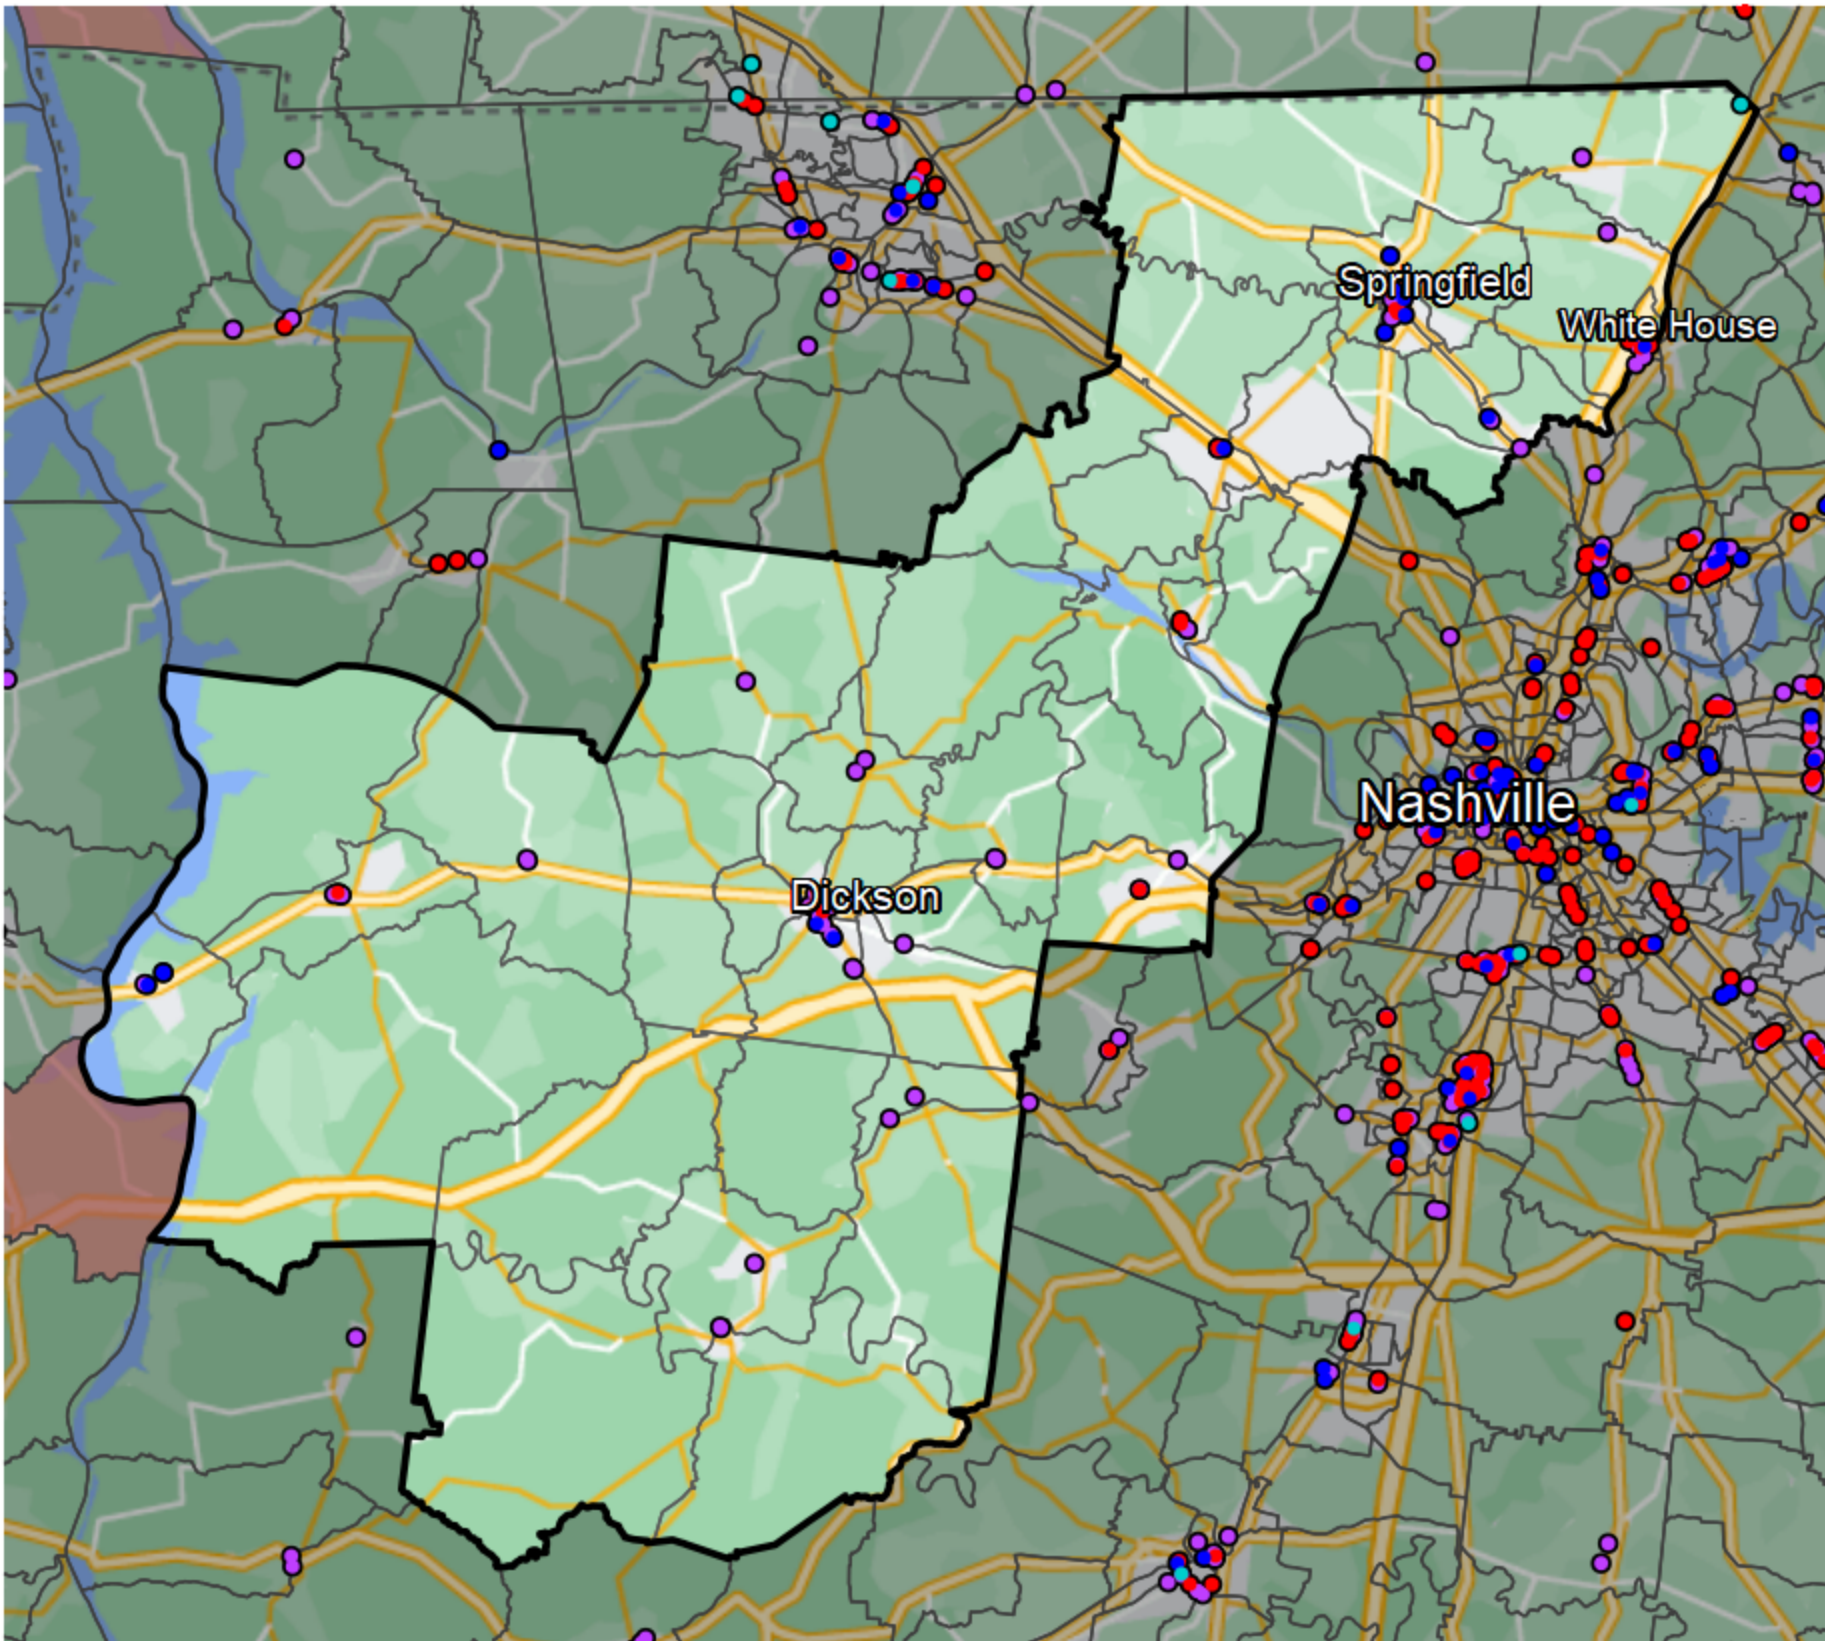

# Tennessee - State Senate District 25

**Banking Desert**  
No Branches within 10 Miles of Population Center

**Financial Institutions**

- Bank: 47
- Bank, Out-of-State: 14
- Credit Union: 13
- Credit Union, Out-of-State: 1

Sources: NCUA, FDIC, UW-Madison Population Lab, CDFI, US Census, Google Maps, CUNA