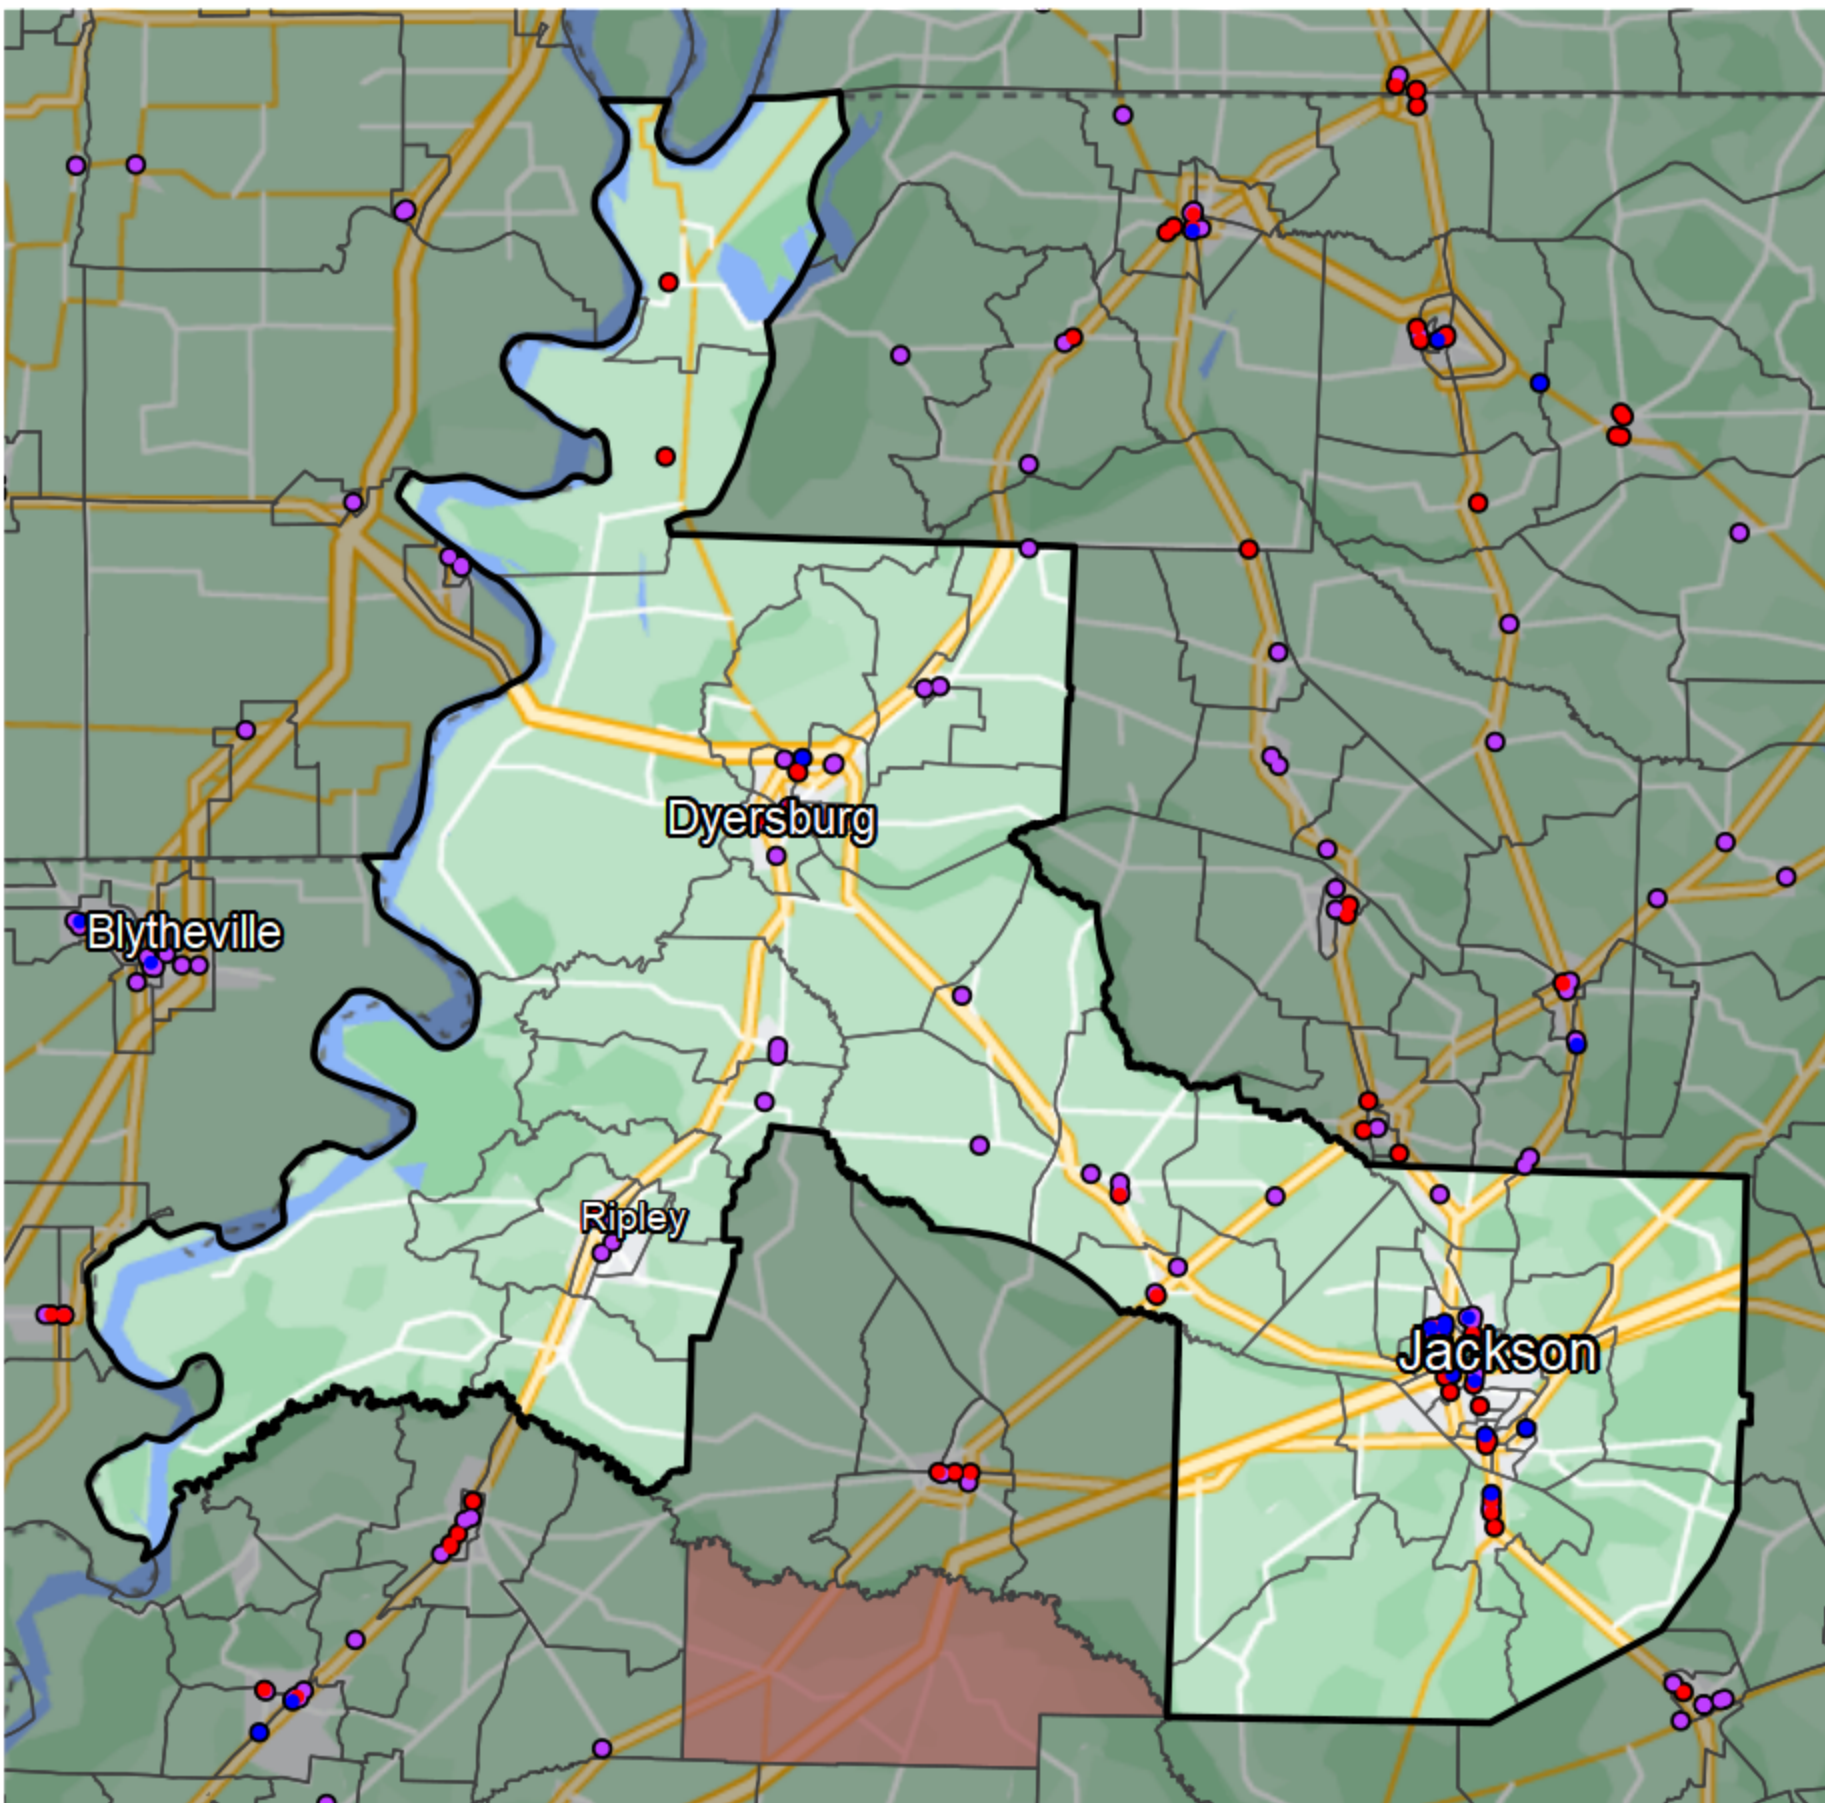

# Tennessee - State Senate District 27

## Banking Desert

No Branches within 10 Miles of Population Center