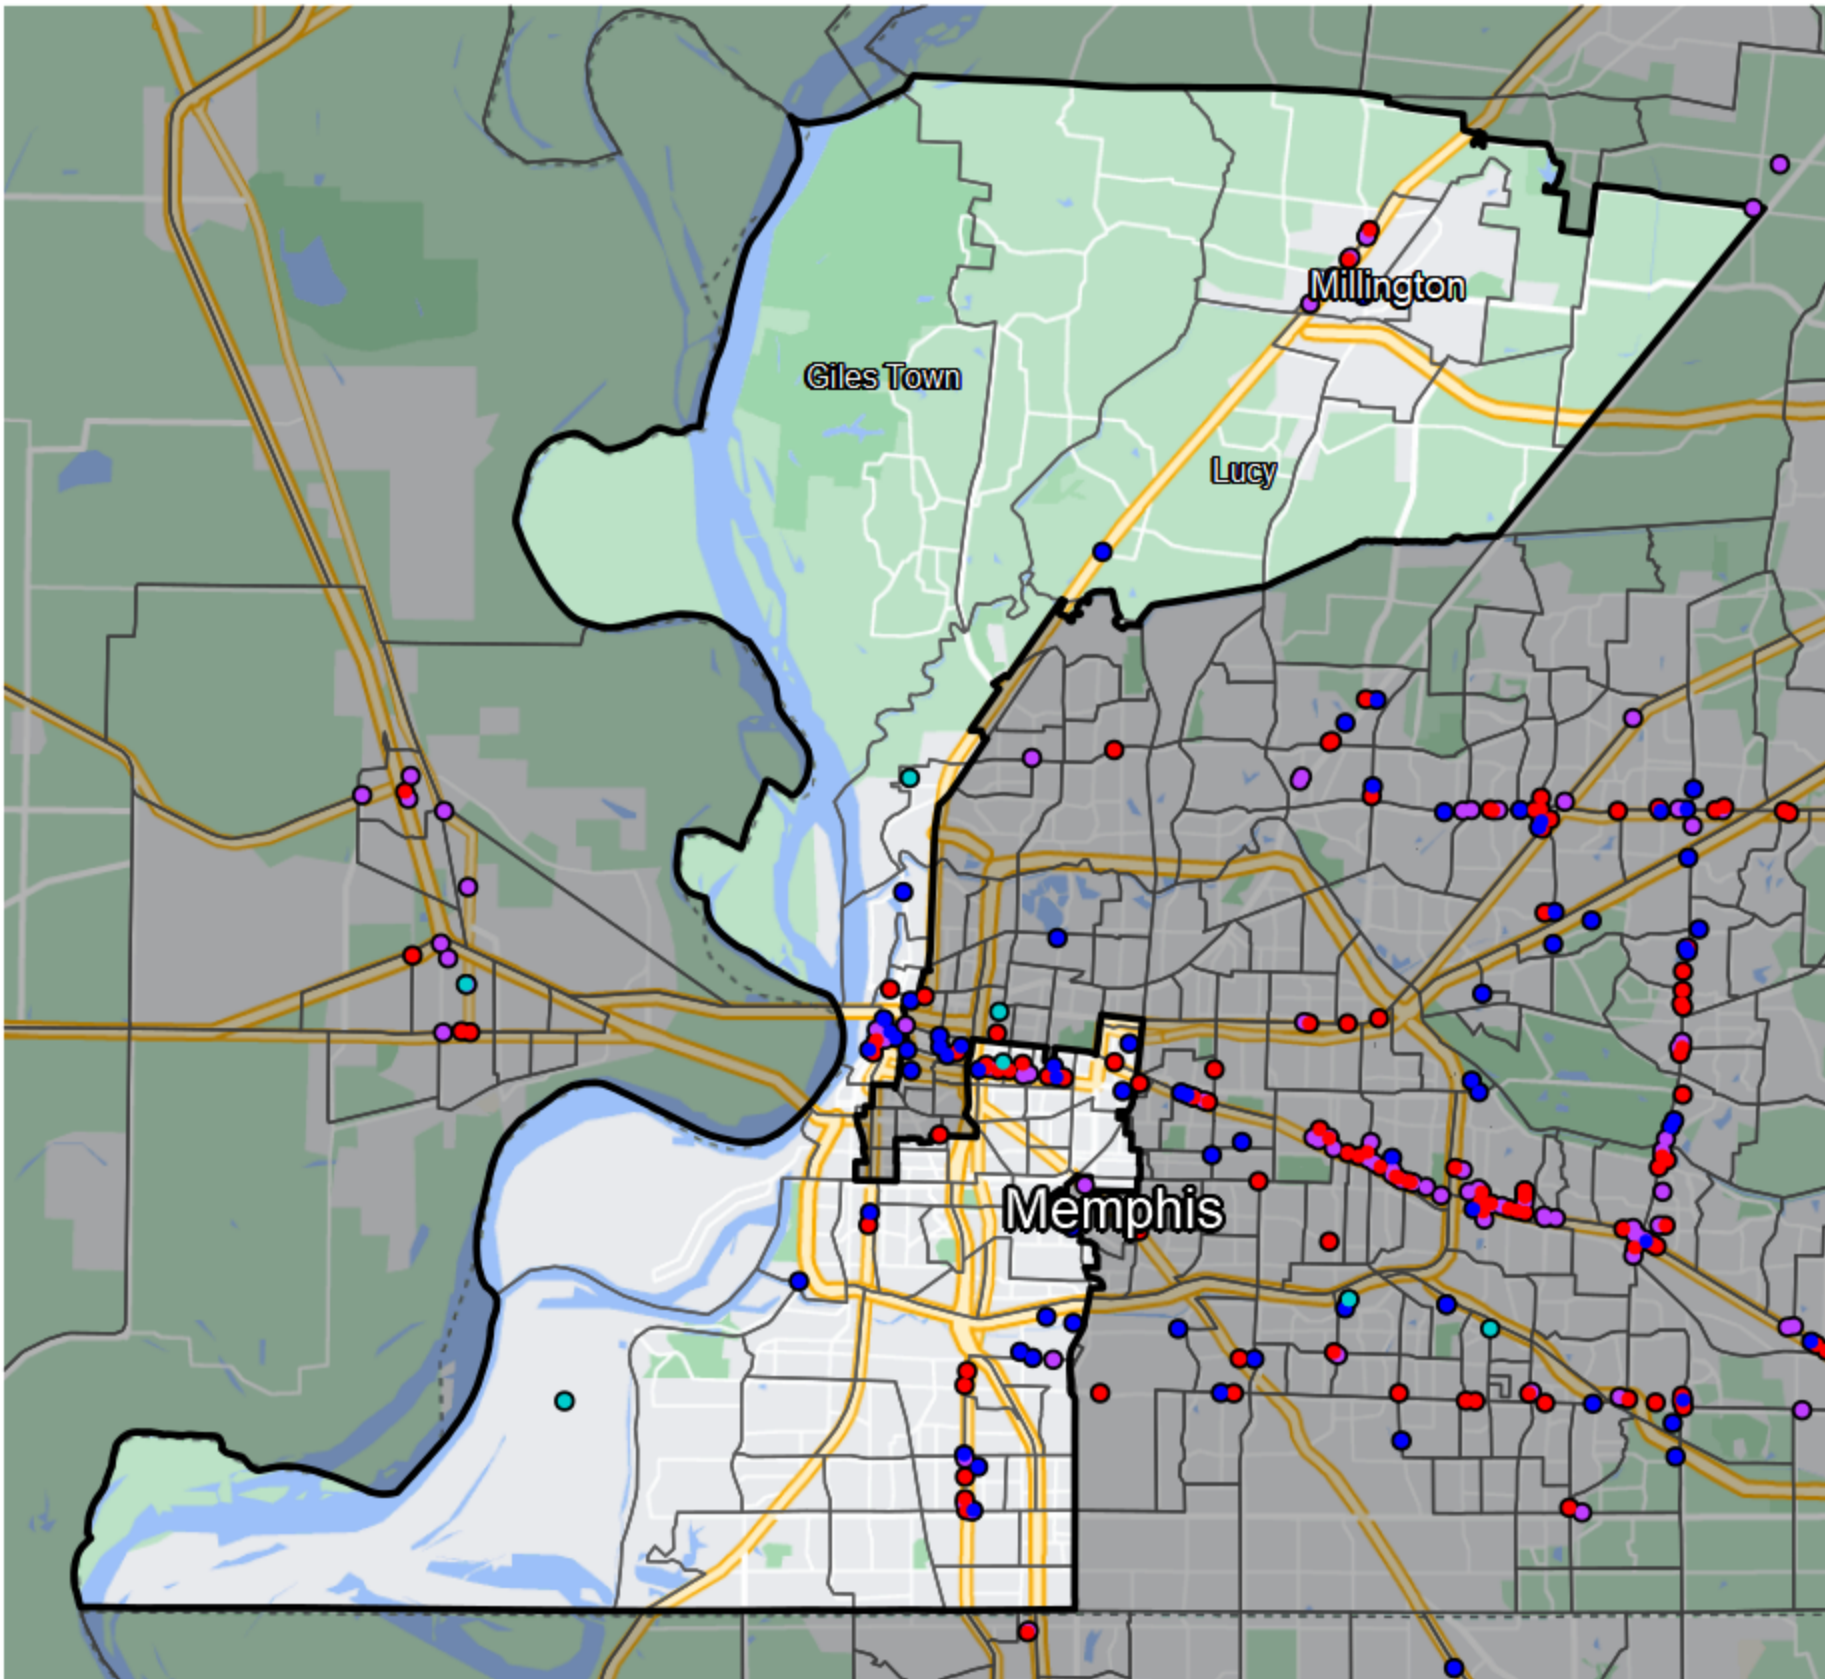

Tennessee - State Senate District 29

Banking Desert
No Branches within 10 Miles of Population Center

Financial Institutions

- Bank: 18
- Bank, Out-of-State: 22
- Credit Union: 23
- Credit Union, Out-of-State: 4